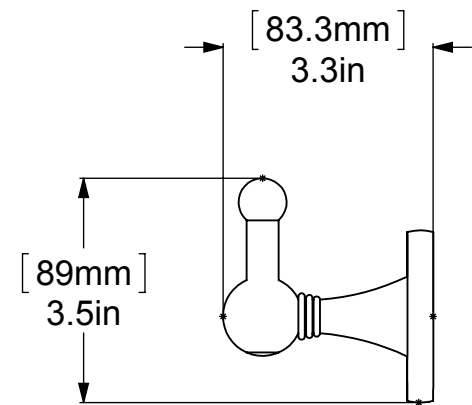

ITEM NO.	P/N	Description	QTY.
1	BPRD	BACKPLATE	2
2	TU12-2	POST	2
3	TU34-18,24,30,36	TUBE	1
4	BL34ST-1.25	LOCK	2
5	TU12-1	TUBE	2
6	BL1T-34	END BALL	2

UNLESS OTHERWISE STATED

.X	±.3mm
.XX	±.15mm
.XXX	±.008mm

COPYRIGHT © Allied Brass 2016

THIRD ANGLE PROJECTION

DRAWN	3/23/2017	I.M
CHECKED	3/23/2017	P.D
APPROVED	3/23/2017	R.A

MATERIAL:	BRASS		FINISH	TBD
DESCRIPTION:	Shadwell Collection Towel Bar with Integrated Hooks		QUANTITY	TBD
			DRAWING No.	REV
			SL-41PEG	
			SCALE	1:3