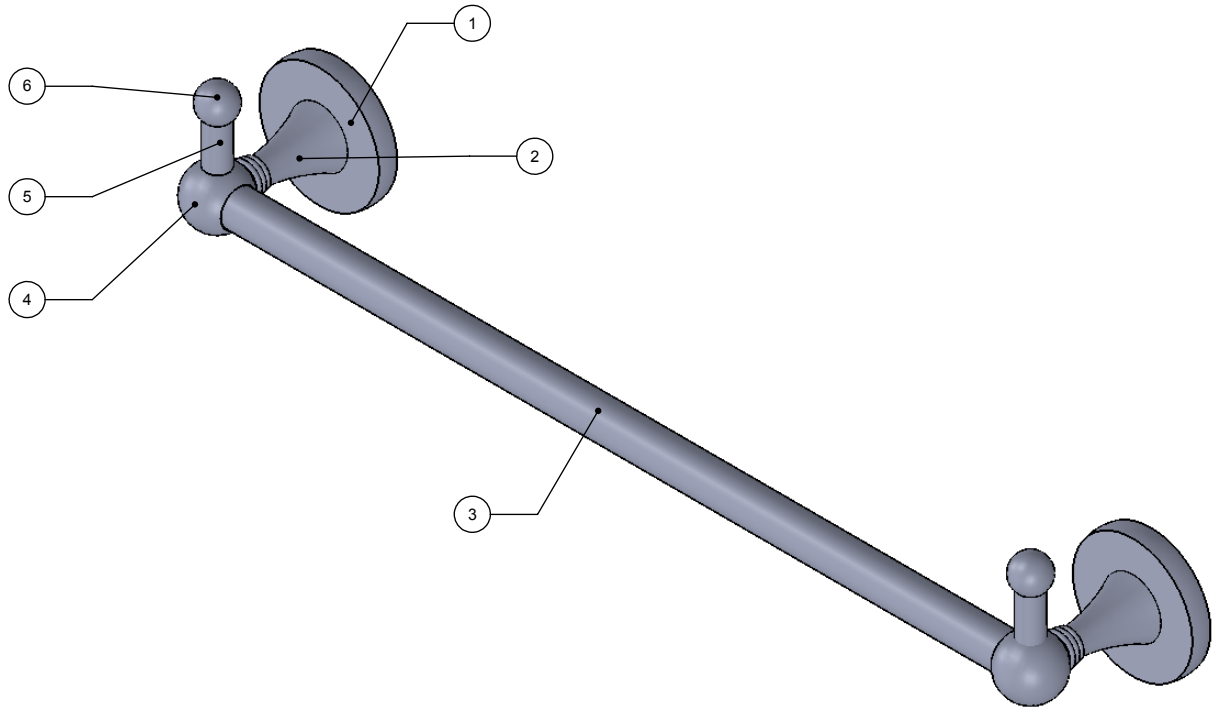

ITEM NO.	P/N	Description	QTY.
1	BPRD	BACKPLATE	2
2	TU12-2	POST	2
3	TU34-18,24,30,36	TUBE	1
4	BL34ST-1.25	LOCK	2
5	TU12-1	TUBE	2
6	BL1T-34	END BALL	2

UNLESS OTHERWISE STATED

.X	±.3mm
.XX	±.15mm
.XXX	±.008mm

COPYRIGHT © Allied Brass 2016

THIRD ANGLE PROJECTION

DRAWN	3/23/2017	I.M
CHECKED	3/23/2017	P.D
APPROVED	3/23/2017	R.A

MATERIAL:	BRASS		FINISH	TBD
DESCRIPTION:	Shadwell Collection Towel Bar with Integrated Hooks		QUANTITY	TBD
			DRAWING No.	REV
			SL-41PEG	
			SCALE	1:3