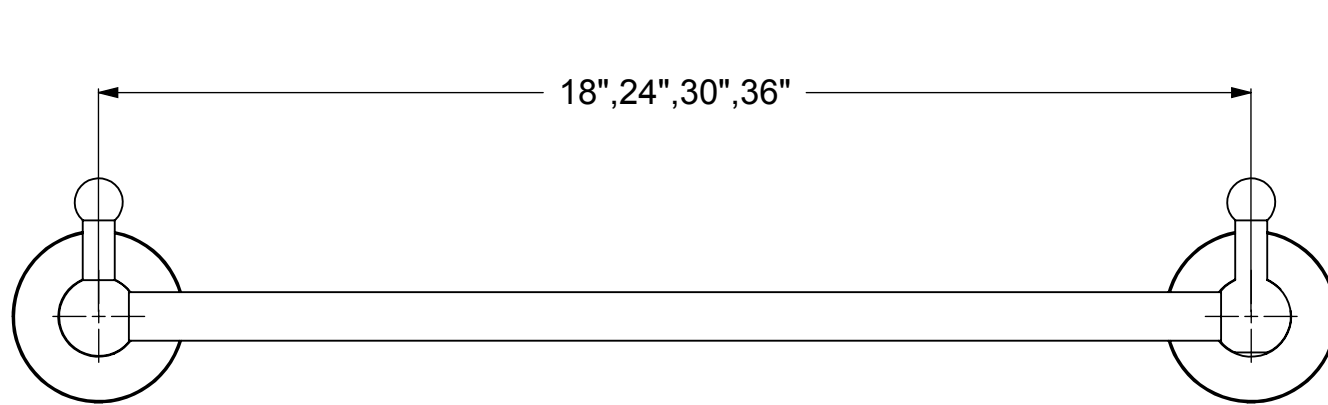

ITEM NO.	P/N	Description	QTY.
1	BPRD	BACKPLATE	2
2	TU12-2	POST	2
3	TU34-18,24,30,36	TUBE	1
4	BL34ST-1.25	LOCK	2
5	TU12-1	TUBE	2
6	BL1T-34	END BALL	2

UNLESS OTHERWISE STATED

.X	±.3mm
.XX	±.15mm
.XXX	±.008mm

COPYRIGHT © Allied Brass 2016

THIRD ANGLE PROJECTION

DRAWN	3/23/2017	I.M
CHECKED	3/23/2017	P.D
APPROVED	3/23/2017	R.A

MATERIAL:	BRASS		FINISH	TBD
DESCRIPTION:	Shadwell Collection Towel Bar with Integrated Hooks		QUANTITY	TBD
			DRAWING No.	REV
			SL-41PEG	
			SCALE	1:3