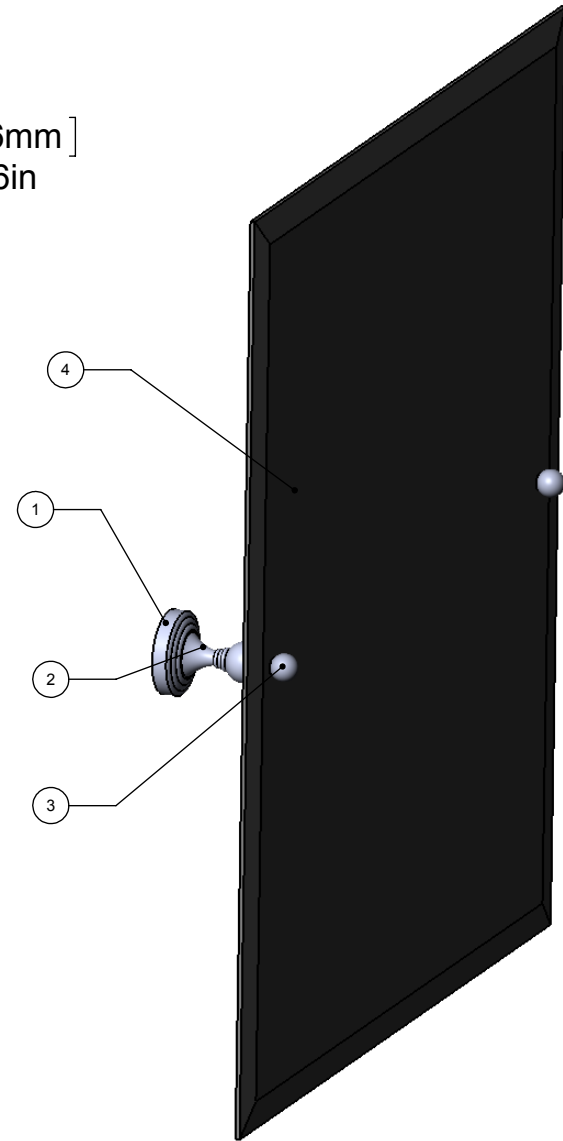

ITEM NO.	P/N	Description	QTY.
1	BPSG	BACKPLATE	2
2	SGRHPOST	Neck	2
3	BL1T-34	END BALL	2
4	MRRT-92	MIRROR	1

UNLESS OTHERWISE STATED

.X	±.3mm
.XX	±.15mm
.XXX	±.008mm

COPYRIGHT © Allied Brass 2016

THIRD ANGLE PROJECTION

DRAWN	6/17/2016	I.M	MATERIAL:	BRASS	FINISH	TBD
CHECKED	6/17/2016	P.D	DESCRIPTION:	MIRROR	QUANTITY	TBD
APPROVED	6/17/2016	R.A			DRAWING No.	
					SG-92	
					SCALE	1:6
					SHEET: 01	A4