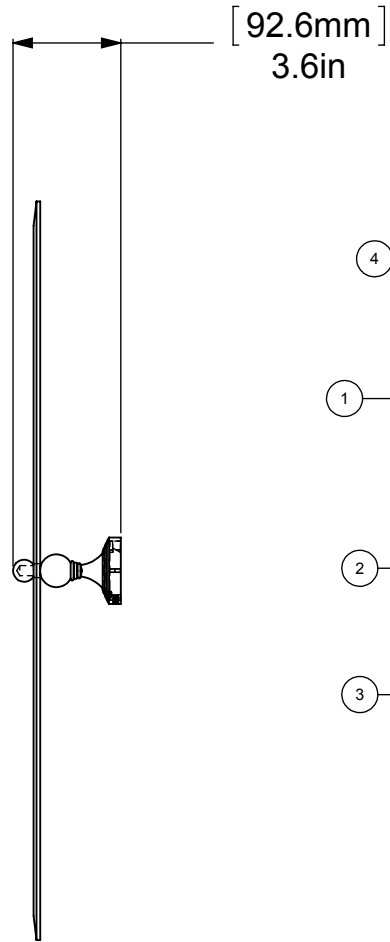

ITEM NO.	P/N	Description	QTY.
1	BPSG	BACKPLATE	2
2	SGRHPOST	Neck	2
3	BL1T-34	END BALL	2
4	MRRT-92	MIRROR	1

UNLESS OTHERWISE STATED

.X	±.3mm
.XX	±.15mm
.XXX	±.008mm

COPYRIGHT © Allied Brass 2016

THIRD ANGLE PROJECTION

DRAWN	6/17/2016	I.M	MATERIAL:	BRASS	FINISH	TBD
CHECKED	6/17/2016	P.D	DESCRIPTION:	MIRROR	QUANTITY	TBD
APPROVED	6/17/2016	R.A			DRAWING No.	
					SG-92	
					SCALE	1:6
					SHEET: 01	A4