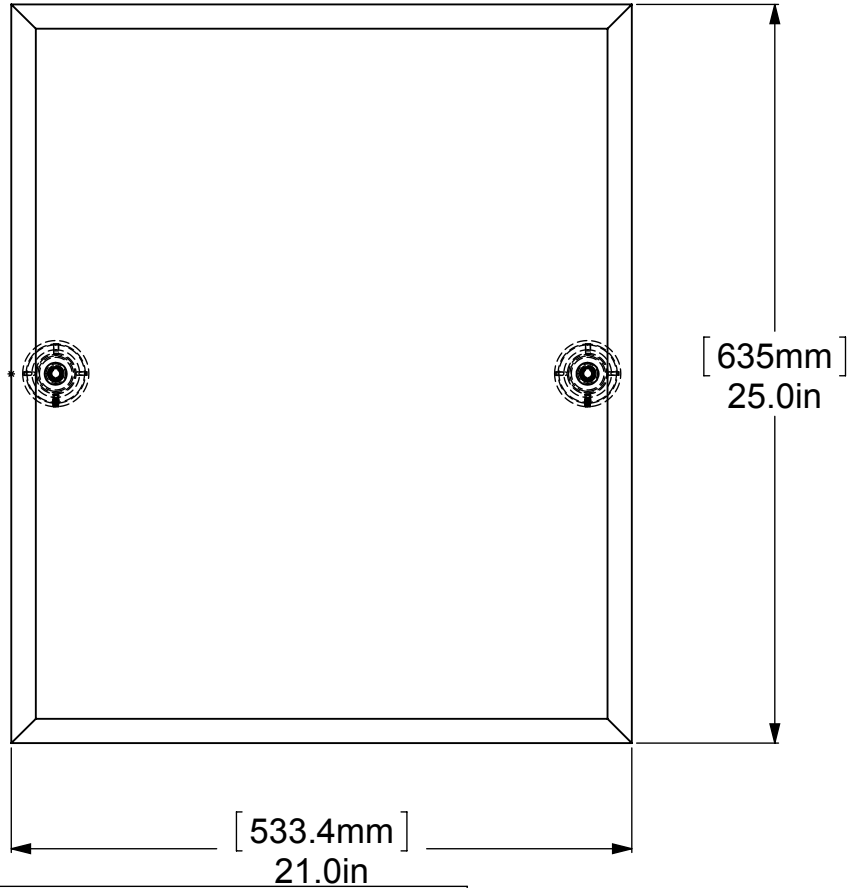

ITEM NO.	P/N	Description	QTY.
1	BPSG	BACKPLATE	2
2	SGRHPOST	Neck	2
3	BL1T-34	END BALL	2
4	MRRT-92	MIRROR	1

UNLESS OTHERWISE STATED

.X	±.3mm
.XX	±.15mm
.XXX	±.008mm

COPYRIGHT © Allied Brass 2016

THIRD ANGLE PROJECTION

DRAWN	6/17/2016	I.M	MATERIAL:	BRASS	FINISH	TBD
CHECKED	6/17/2016	P.D	DESCRIPTION:	MIRROR	QUANTITY	TBD
APPROVED	6/17/2016	R.A			DRAWING No.	
					SG-92	
					SCALE	1:6
					SHEET: 01	A4