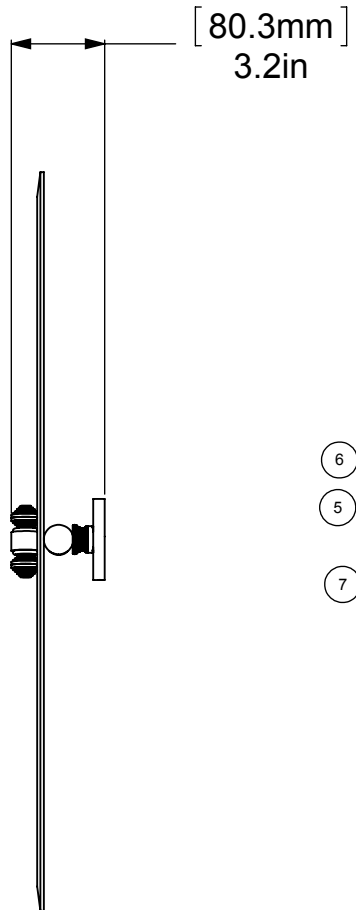

1	BPRD	BACKPLATE	2
2	NKSL-58	SUPPORT	2
3	BL2T-1	BALL SUPPORT	2
4	HBTT-78	TILT	2
5	HB1T-1	HUB	2
6	CRRD-34	CHECK RING	4
7	CANY	CAP	8
8	MRRT-92	MIRROR	1

UNLESS OTHERWISE STATED

.X	±.3mm
.XX	±.15mm
.XXX	±.008mm

COPYRIGHT © Allied Brass 2016

DRAWN	2/8/2016	I.M
CHECKED	2/8/2016	P.D
APPROVED	2/8/2016	R.A

MATERIAL:	BRASS
DESCRIPTION:	MIRROR

FINISH	TBD
QUANTITY	TBD
DRAWING No.	REV
SB-92	0
SCALE	1:6.5
SHEET: 01	A4