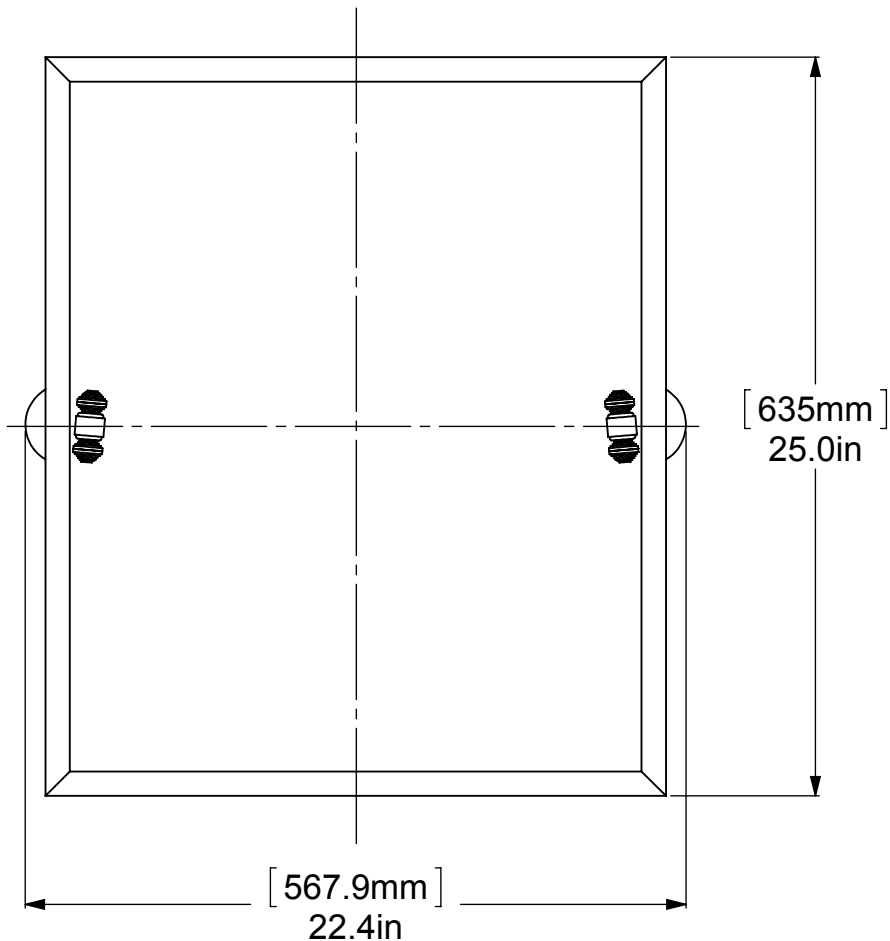

1	BPRD	BACKPLATE	2
2	NKSL-58	SUPPORT	2
3	BL2T-1	BALL SUPPORT	2
4	HBTT-78	TILT	2
5	HB1T-1	HUB	2
6	CRRD-34	CHECK RING	4
7	CANY	CAP	8
8	MRRT-92	MIRROR	1

UNLESS OTHERWISE STATED

.X	±.3mm
.XX	±.15mm
.XXX	±.008mm

COPYRIGHT © Allied Brass 2016

DRAWN	2/8/2016	I.M
CHECKED	2/8/2016	P.D
APPROVED	2/8/2016	R.A

MATERIAL:	BRASS
DESCRIPTION:	MIRROR

FINISH	TBD
QUANTITY	TBD
DRAWING No.	REV
SB-92	0
SCALE	1:6.5
SHEET: 01	A4