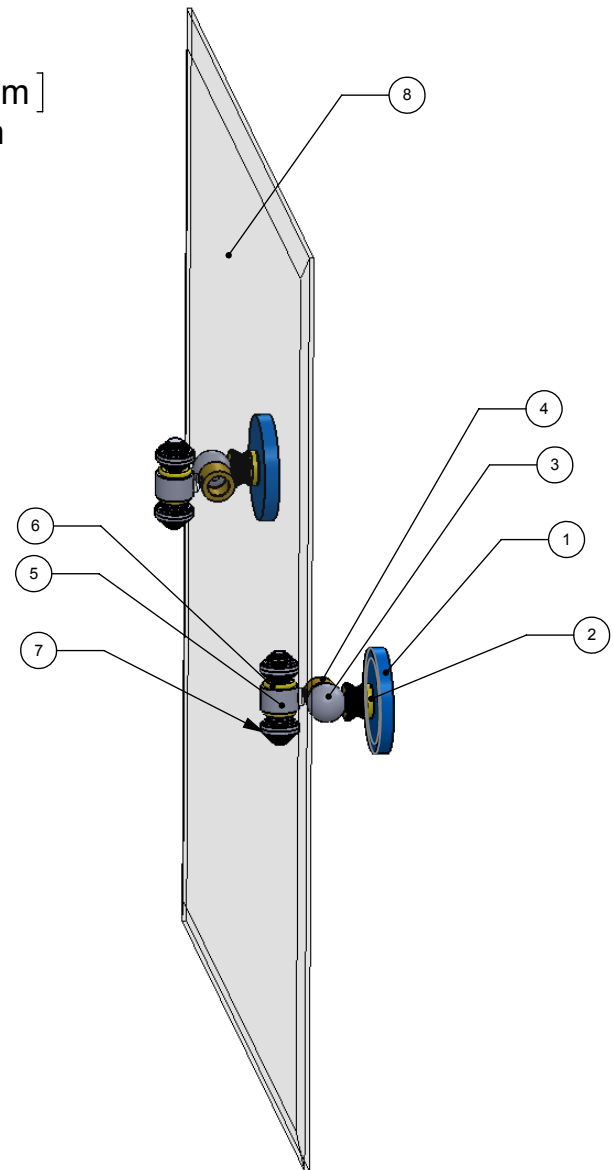

1	BPRD	BACKPLATE	2
2	NKSL-58	SUPPORT	2
3	BL2T-1	BALL SUPPORT	2
4	HBTT-78	TILT	2
5	HB1T-1	HUB	2
6	CRRD-34	CHECK RING	4
7	CANY	CAP	8
8	MRRT-92	MIRROR	1

UNLESS OTHERWISE STATED

.X	±.3mm
.XX	±.15mm
.XXX	±.008mm

COPYRIGHT © Allied Brass 2016

DRAWN	2/8/2016	I.M
CHECKED	2/8/2016	P.D
APPROVED	2/8/2016	R.A

MATERIAL:	BRASS
DESCRIPTION:	MIRROR

FINISH	TBD
QUANTITY	TBD
DRAWING No.	REV
SB-92	0
SCALE	1:6.5
SHEET: 01	A4