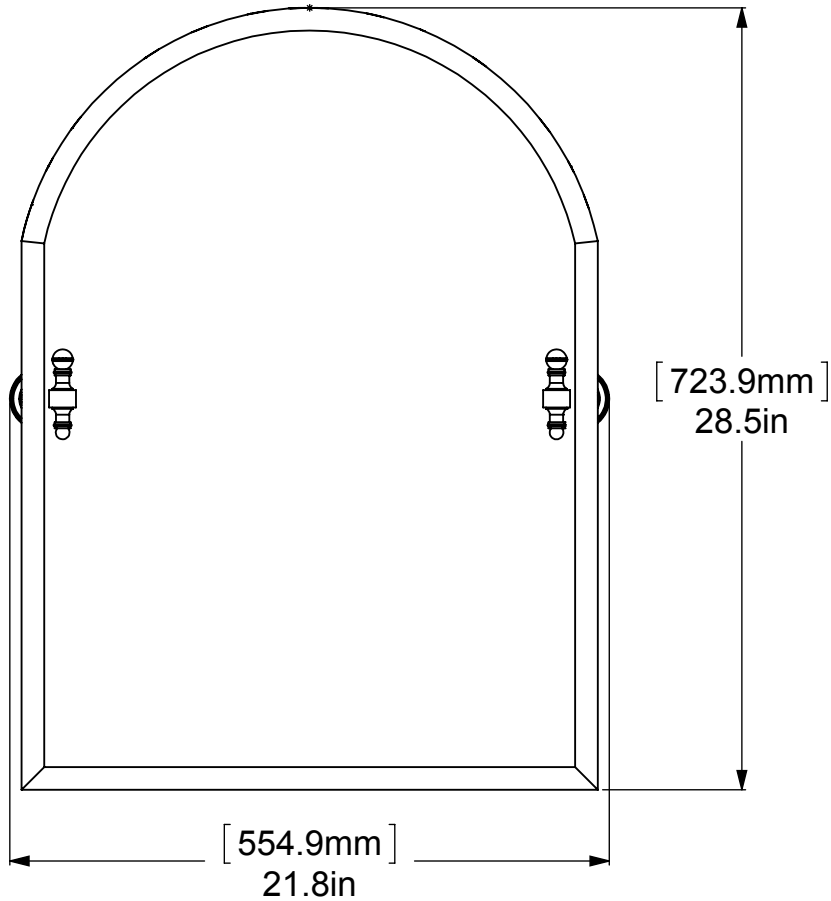

1	BPDT	BACKPLATE	2
2	NKSL-58	SUPPORT	2
3	BL2T-1	BALL SUPPORT	2
4	HBTT-78	TILT	2
5	BLDT1T-34	BALL	2
6	MRRT-94	MIRROR	1
7	HB1T-1	HUB	2
8	NKSL-78	NECK	4
9	BL1T-34	END BALL	2

UNLESS OTHERWISE STATED

.X	±.3mm
.XX	±.15mm
.XXX	±.008mm

COPYRIGHT © Allied Brass 2016

DRAWN	3/24/2016	I.M
CHECKED	3/24/2016	P.D
APPROVED	3/24/2016	R.A

MATERIAL:	BRASS
DESCRIPTION:	MIRROR

FINISH	TBD
QUANTITY	TBD
DRAWING No.	RD-94
REV	0
SCALE	1:7
SHEET: 01	A4