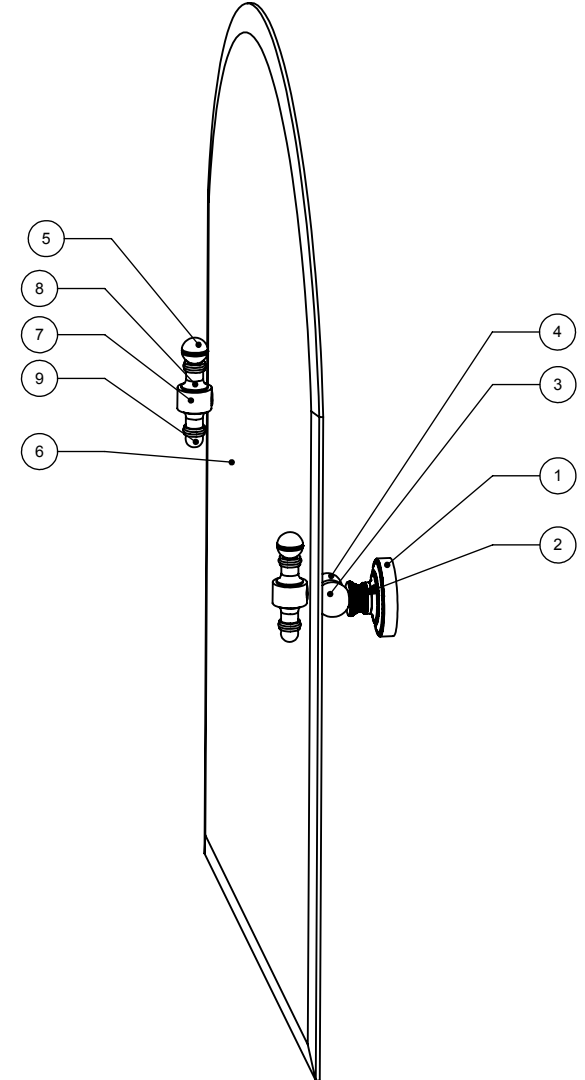

1	BPDT	BACKPLATE	2
2	NKSL-58	SUPPORT	2
3	BL2T-1	BALL SUPPORT	2
4	HBTT-78	TILT	2
5	BLDT1T-34	BALL	2
6	MRRT-94	MIRROR	1
7	HB1T-1	HUB	2
8	NKSL-78	NECK	4
9	BL1T-34	END BALL	2

UNLESS OTHERWISE STATED

.X	±.3mm
.XX	±.15mm
.XXX	±.008mm

COPYRIGHT © Allied Brass 2016

DRAWN	3/24/2016	I.M
CHECKED	3/24/2016	P.D
APPROVED	3/24/2016	R.A

MATERIAL:	BRASS
DESCRIPTION:	MIRROR

FINISH	TBD
QUANTITY	TBD
DRAWING No.	RD-94
REV	0
SCALE	1:7
SHEET: 01	A4