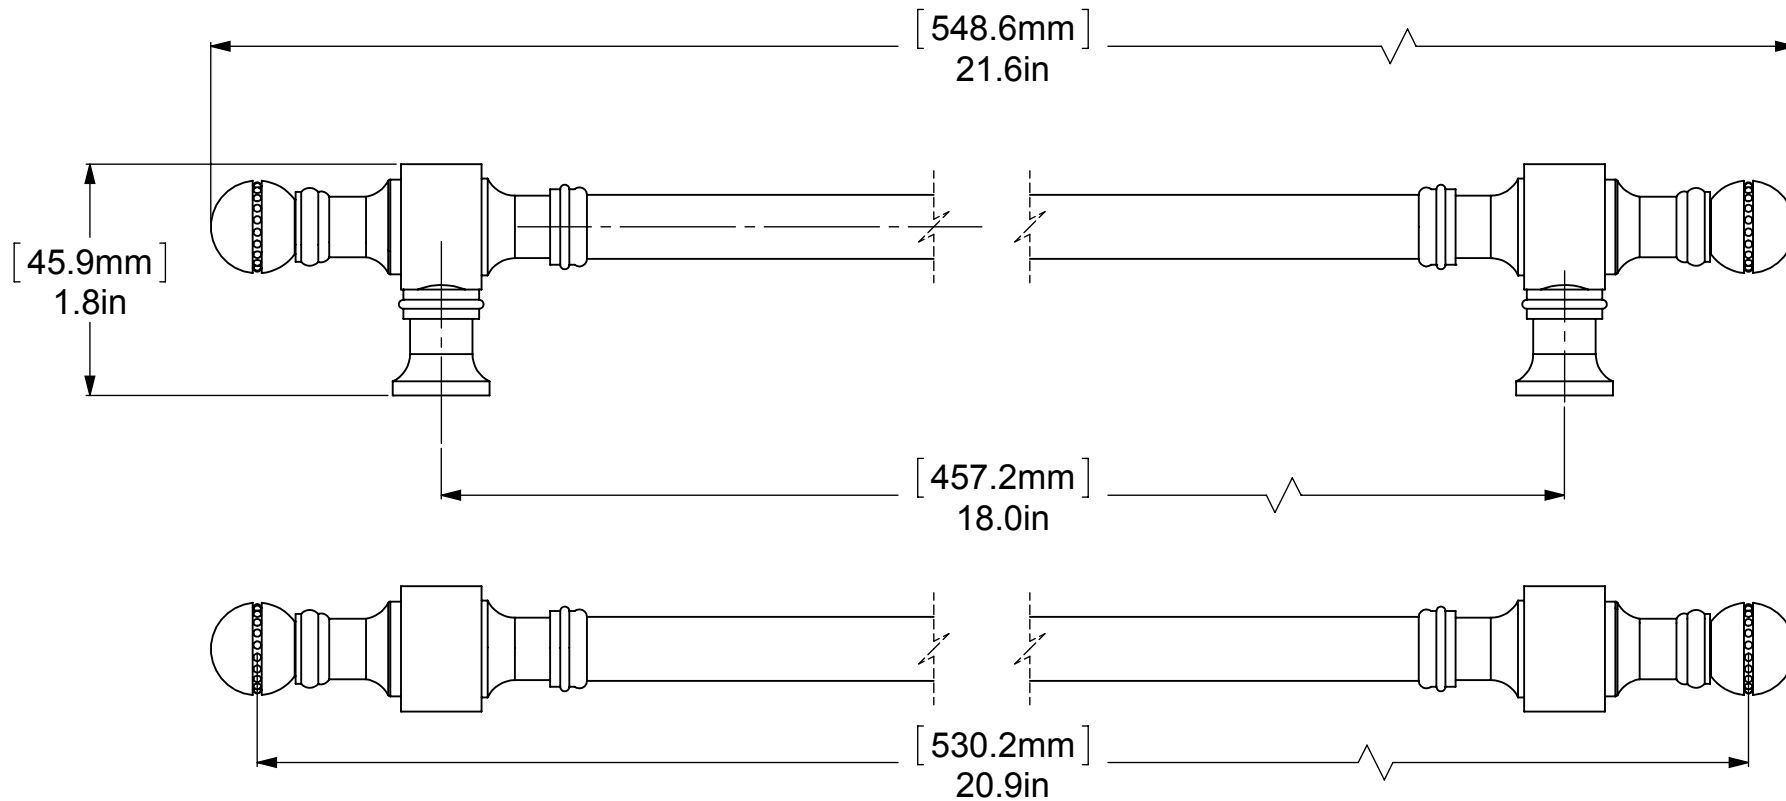

| ITEM NO. | PART NUMBER | DESCRIPTION | QTY. |
|----------|-------------|-------------|------|
| 1        | HB1T-1      | HUB         | 2    |
| 2        | PSTD8-78    | BASE        | 2    |
| 3        | NKSL-78     | NECK        | 4    |
| 4        | BLDT1T-34   | BALL        | 2    |
| 5        | TU12-15.5   | TUBE        | 1    |

| UNLESS OTHERWISE STATED |         |
|-------------------------|---------|
| .X                      | ±.3mm   |
| .XX                     | ±.15mm  |
| .XXX                    | ±.008mm |

COPYRIGHT © Allied Brass 2017

|          |           |     |
|----------|-----------|-----|
| DRAWN    | 5/18/2017 | I.M |
| CHECKED  | 5/18/2017 | P.D |
| APPROVED | 5/18/2017 | R.A |

MATERIAL: BRASS

DESCRIPTION: 18 Inch Beaded Refrigerator Pull

|             |                     |
|-------------|---------------------|
| FINISH      | TBD                 |
| QUANTITY    | TBD                 |
| DRAWING No. | REV                 |
| RD-3/8      | 0                   |
| SCALE       | 1:1.25 SHEET: 01 A4 |