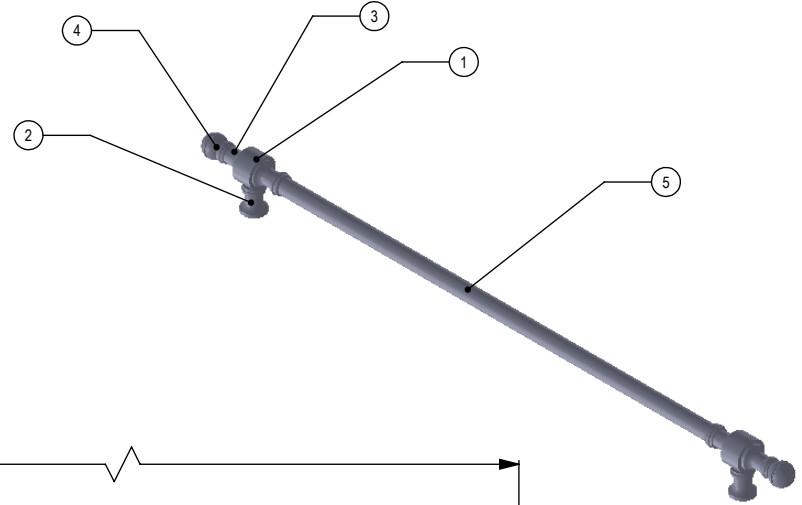

| ITEM NO. | PART NUMBER | DESCRIPTION | QTY. |
|----------|-------------|-------------|------|
| 1        | HB1T-1      | HUB         | 2    |
| 2        | PSTD8-78    | BASE        | 2    |
| 3        | NKSL-78     | NECK        | 4    |
| 4        | BLDT1T-34   | BALL        | 2    |
| 5        | TU12-15.5   | TUBE        | 1    |

| UNLESS OTHERWISE STATED |         |
|-------------------------|---------|
| .X                      | ±.3mm   |
| .XX                     | ±.15mm  |
| .XXX                    | ±.008mm |

COPYRIGHT © Allied Brass 2017

|          |           |     |
|----------|-----------|-----|
| DRAWN    | 5/18/2017 | I.M |
| CHECKED  | 5/18/2017 | P.D |
| APPROVED | 5/18/2017 | R.A |

MATERIAL: BRASS

DESCRIPTION: 18 Inch Beaded Refrigerator Pull

|             |                     |
|-------------|---------------------|
| FINISH      | TBD                 |
| QUANTITY    | TBD                 |
| DRAWING No. | REV                 |
| RD-3/8      | 0                   |
| SCALE       | 1:1.25 SHEET: 01 A4 |