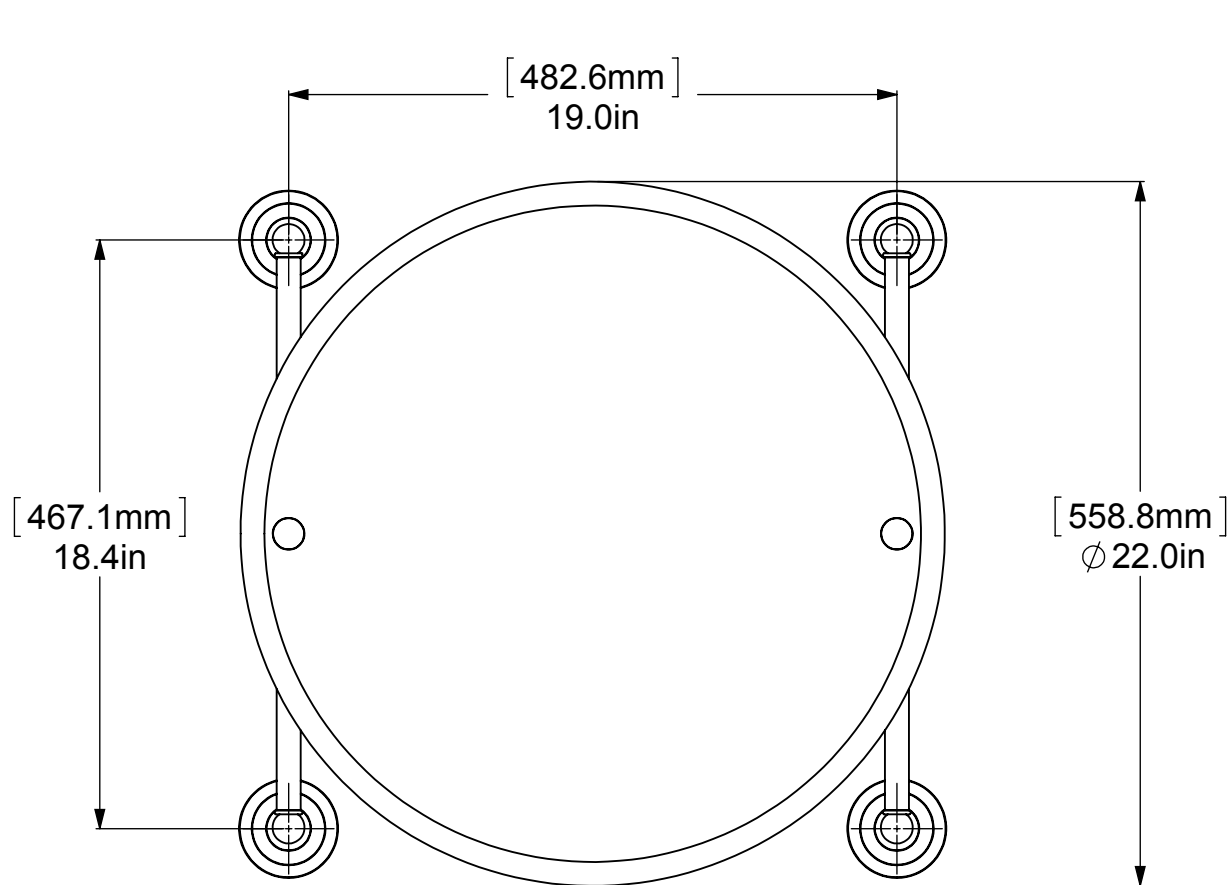

ITEM NO.	P/N	Description	QTY.
1	BPQN	BACKPLATE	4
2	NKSL-58	SUPPORT	4
3	NKSL-1.25	NECK	4
4	BL2T-1	HUB	4
5	CRRD-34	CHECK RING	4
6	MRRD-90	MIRROR	1
7	TU34-17	TUBE	2
8	CARD-1	LOCK	2

UNLESS OTHERWISE STATED

.X	±.3mm
.XX	±.15mm
.XXX	±.008mm

COPYRIGHT © Allied Brass 2016

DRAWN	4/2/2017	I.M
CHECKED	4/2/2017	P.D
APPROVED	4/2/2017	R.A

MATERIAL: BRASS
 DESCRIPTION: Prestige Quee New Collection Round Frameless Rail Mounted Mirror

FINISH	TBD
QUANTITY	TBD
DRAWING No.	REV
QN-27-90	0
SCALE	1:6
SHEET: 01	A4