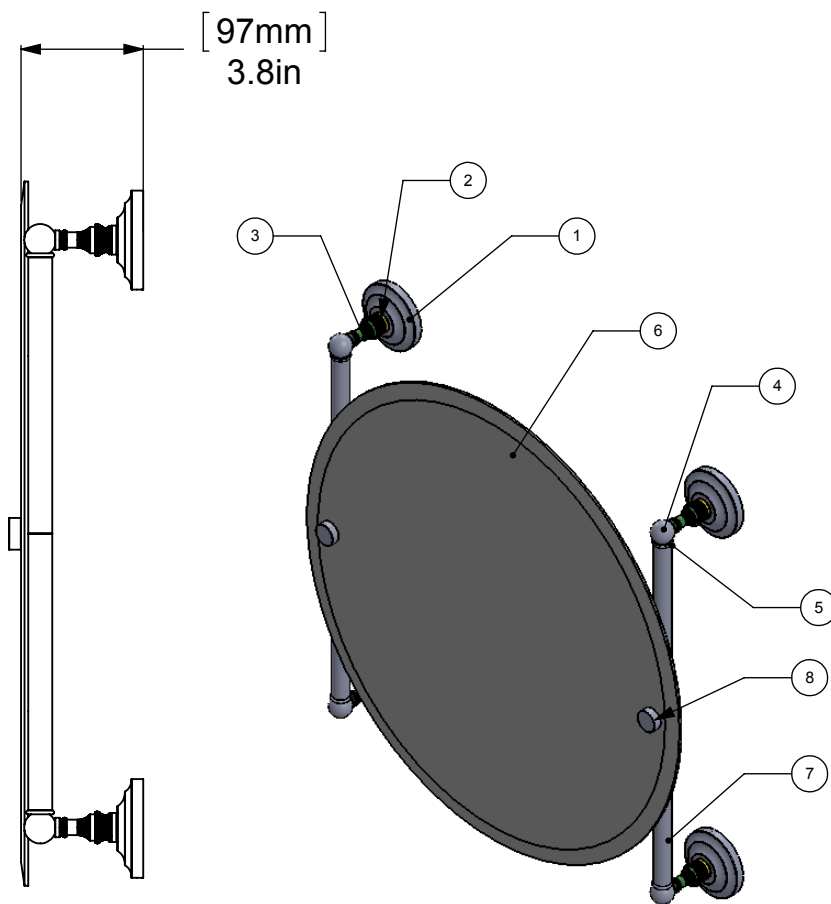

ITEM NO.	P/N	Description	QTY.
1	BPQN	BACKPLATE	4
2	NKSL-58	SUPPORT	4
3	NKSL-1.25	NECK	4
4	BL2T-1	HUB	4
5	CRRD-34	CHECK RING	4
6	MRRD-90	MIRROR	1
7	TU34-17	TUBE	2
8	CARD-1	LOCK	2

UNLESS OTHERWISE STATED

.X	±.3mm
.XX	±.15mm
.XXX	±.008mm

COPYRIGHT © Allied Brass 2016

DRAWN	4/2/2017	I.M
CHECKED	4/2/2017	P.D
APPROVED	4/2/2017	R.A

MATERIAL: BRASS
 DESCRIPTION: Prestige Quee New Collection Round Frameless Rail Mounted Mirror

FINISH	TBD
QUANTITY	TBD
DRAWING No.	REV
QN-27-90	0
SCALE	1:6
SHEET: 01	A4