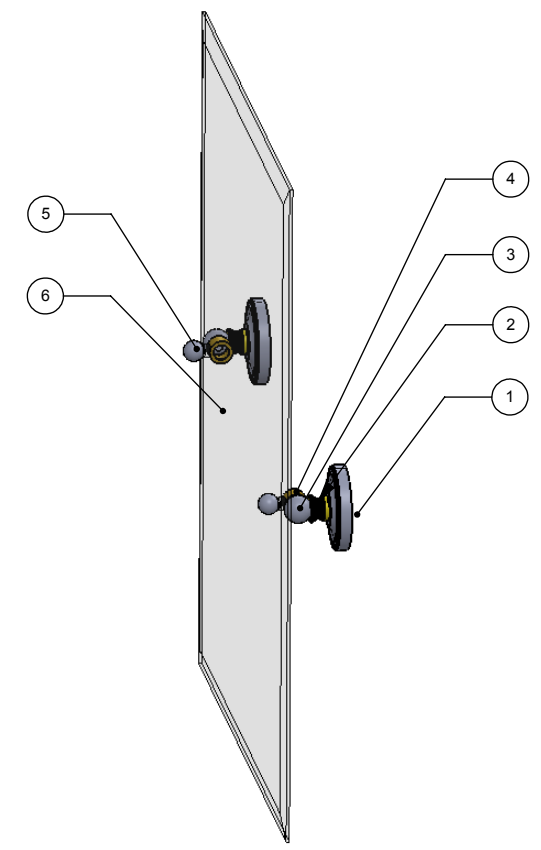

1	BPPR	BACKPLATE	2
2	NKSL-58	SUPPORT	2
3	BL2T-1	BALL SUPPORT	2
4	HBTT-78	TILT	2
5	BL1T-34	BALL	2
6	MRRT-92	MIRROR	1

UNLESS OTHERWISE STATED

.X	±.3mm
.XX	±.15mm
.XXX	±.008mm

COPYRIGHT © Allied Brass 2016

DRAWN	3/23/2016	I.M
CHECKED	3/23/2016	P.D
APPROVED	3/23/2016	R.A

MATERIAL:	BRASS
DESCRIPTION:	MIRROR

FINISH	TBD
QUANTITY	TBD
DRAWING No.	PR-92
REV	0
SCALE	1:6.5
SHEET: 01	A4