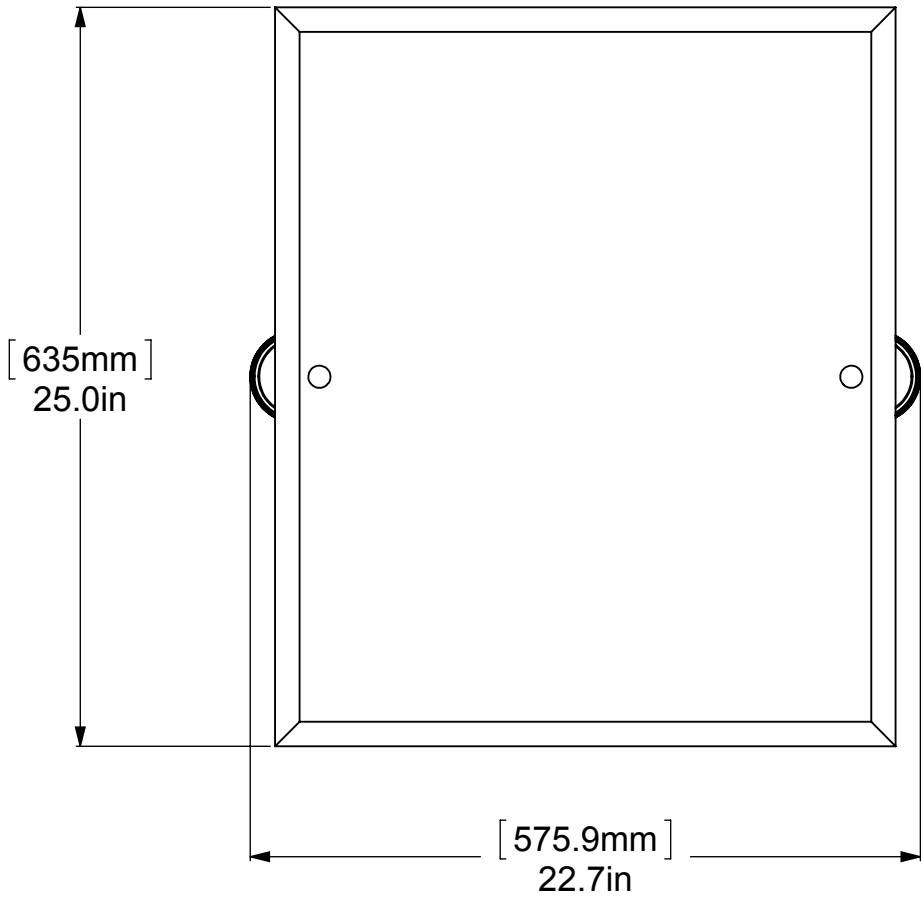

1	BPPR	BACKPLATE	2
2	NKSL-58	SUPPORT	2
3	BL2T-1	BALL SUPPORT	2
4	HBTT-78	TILT	2
5	BL1T-34	BALL	2
6	MRRT-92	MIRROR	1

UNLESS OTHERWISE STATED

.X	±.3mm
.XX	±.15mm
.XXX	±.008mm

COPYRIGHT © Allied Brass 2016

DRAWN	3/23/2016	I.M
CHECKED	3/23/2016	P.D
APPROVED	3/23/2016	R.A

MATERIAL:	BRASS
DESCRIPTION:	MIRROR

FINISH	TBD
QUANTITY	TBD
DRAWING No.	PR-92
REV	0
SCALE	1:6.5
SHEET: 01	A4