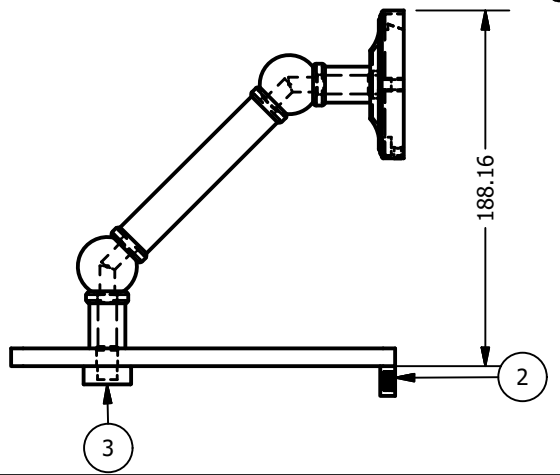

2

1

PR-1-30			
ITEM	QTY	PART NUMBER	DESCRIPTION
1	2	BPPR	BACKPLATE
2	2	CARD-58	CAP
3	2	CARD-1	CAP
4	4	PSRD-1	Neck
5	8	CRRD2-34	DOUBLE CHECK RING
6	4	BL2TD-135-1.25	2 TAP FOR GLASS SHELF
7	1	GLRT-8X30	GLASS
8	2	TU-34-4	TUBE

UNLESS OTHERWISE SPECIFIED	
.X	± .3mm
.XX	± .15mm
.XXX	± .008mm

UNIT IS IN MM.

DRAWN	9-21-18	IM	MATERIAL:	BRASS	FINISH	TBD
CHECKED	9-21-18	P.D.	DESCRIPTION:		QTY	TBD
APPROVED	9-21-18	R.A.	Prestige Regal Collection 30 Inch Floating Glass Shelf		DRAWING NO. PR-1-30	