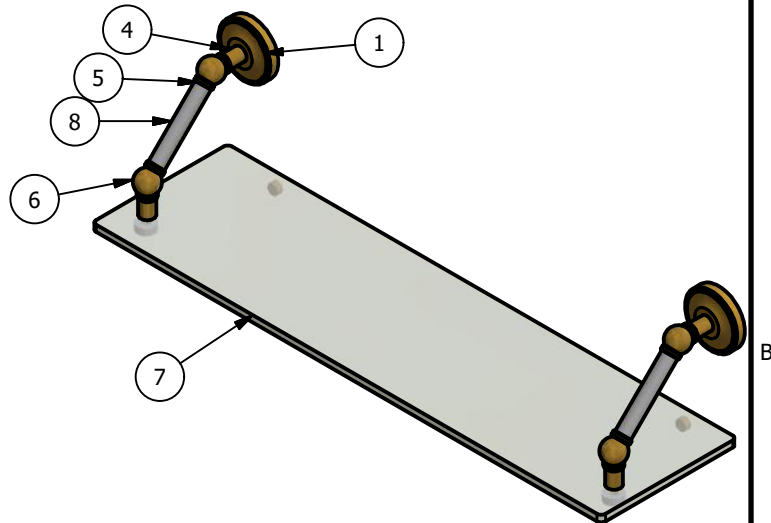

2

1

PR-1-30			
ITEM	QTY	PART NUMBER	DESCRIPTION
1	2	BPPR	BACKPLATE
2	2	CARD-58	CAP
3	2	CARD-1	CAP
4	4	PSRD-1	Neck
5	8	CRRD2-34	DOUBLE CHECK RING
6	4	BL2TD-135-1.25	2 TAP FOR GLASS SHELF
7	1	GLRT-8X30	GLASS
8	2	TU-34-4	TUBE

UNLESS OTHERWISE SPECIFIED	
.X	± .3mm
.XX	± .15mm
.XXX	± .008mm

UNIT IS IN MM.

DRAWN	9-21-18	IM	MATERIAL:	BRASS	FINISH	TBD
CHECKED	9-21-18	P.D.	DESCRIPTION:		QTY	TBD
APPROVED	9-21-18	R.A.	Prestige Regal Collection 30 Inch Floating Glass Shelf		DRAWING NO. PR-1-30	