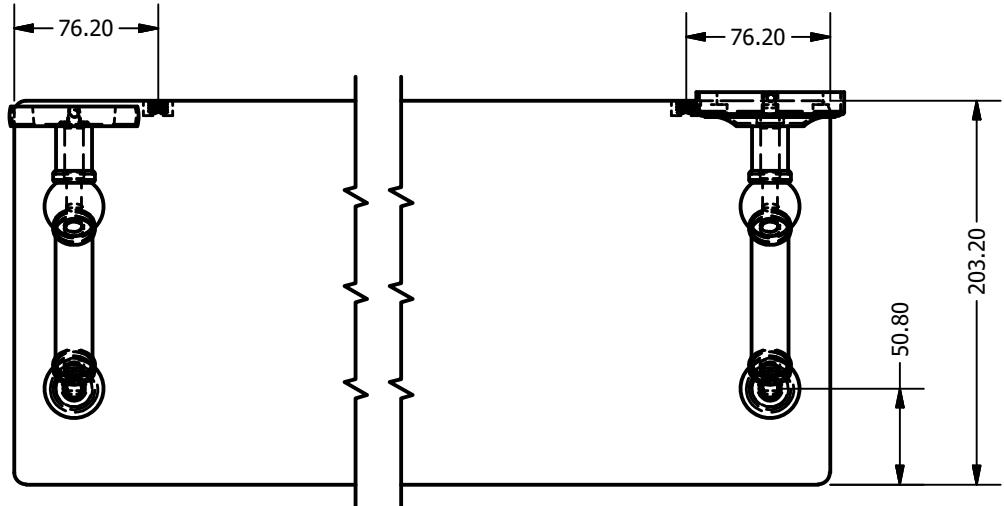

2

1

PR-1-30			
ITEM	QTY	PART NUMBER	DESCRIPTION
1	2	BPPR	BACKPLATE
2	2	CARD-58	CAP
3	2	CARD-1	CAP
4	4	PSRD-1	Neck
5	8	CRRD2-34	DOUBLE CHECK RING
6	4	BL2TD-135-1.25	2 TAP FOR GLASS SHELF
7	1	GLRT-8X30	GLASS
8	2	TU-34-4	TUBE

UNLESS OTHERWISE SPECIFIED	
.X	± .3mm
.XX	± .15mm
.XXX	± .008mm

UNIT IS IN MM.

DRAWN	9-21-18	IM	MATERIAL:	BRASS	FINISH	TBD
CHECKED	9-21-18	P.D.	DESCRIPTION:		QTY	TBD
APPROVED	9-21-18	R.A.	Prestige Regal Collection 30 Inch Floating Glass Shelf		DRAWING NO. PR-1-30	

Copyright © ALLIEDBRASS 2018

THIRD ANGLE PROJECTION

SCALE	1.5:1	SHEET: 1 OF 1	REV	0
-------	-------	---------------	-----	---

2

1