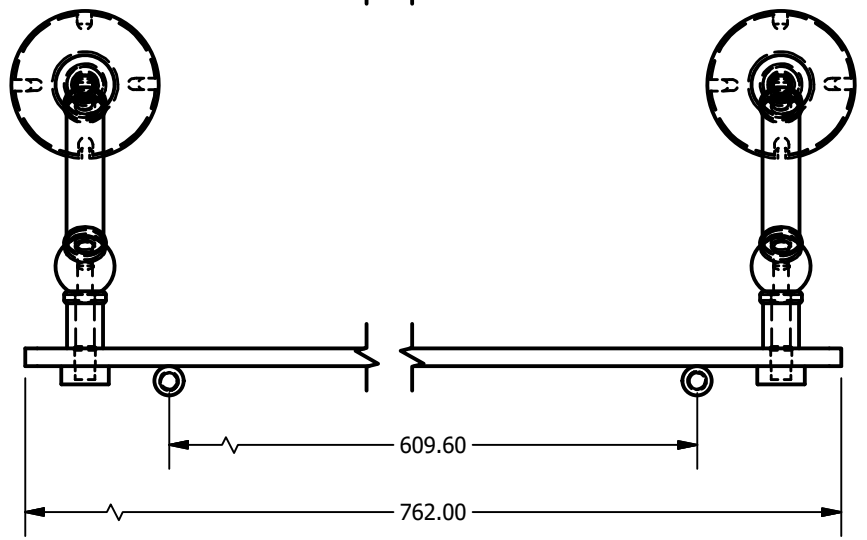

2

1

PR-1-30			
ITEM	QTY	PART NUMBER	DESCRIPTION
1	2	BPPR	BACKPLATE
2	2	CARD-58	CAP
3	2	CARD-1	CAP
4	4	PSRD-1	Neck
5	8	CRRD2-34	DOUBLE CHECK RING
6	4	BL2TD-135-1.25	2 TAP FOR GLASS SHELF
7	1	GLRT-8X30	GLASS
8	2	TU-34-4	TUBE

UNLESS OTHERWISE SPECIFIED	
.X	± .3mm
.XX	± .15mm
.XXX	± .008mm

UNIT IS IN MM.

DRAWN	9-21-18	IM	MATERIAL:	BRASS	FINISH	TBD
CHECKED	9-21-18	P.D.	DESCRIPTION:		QTY	TBD
APPROVED	9-21-18	R.A.	Prestige Regal Collection 30 Inch Floating Glass Shelf		DRAWING NO. PR-1-30	

Copyright © ALLIEDBRASS 2018

THIRD ANGLE PROJECTION

SCALE	1.5:1	SHEET: 1 OF 1	REV	0
-------	-------	---------------	-----	---

2

1