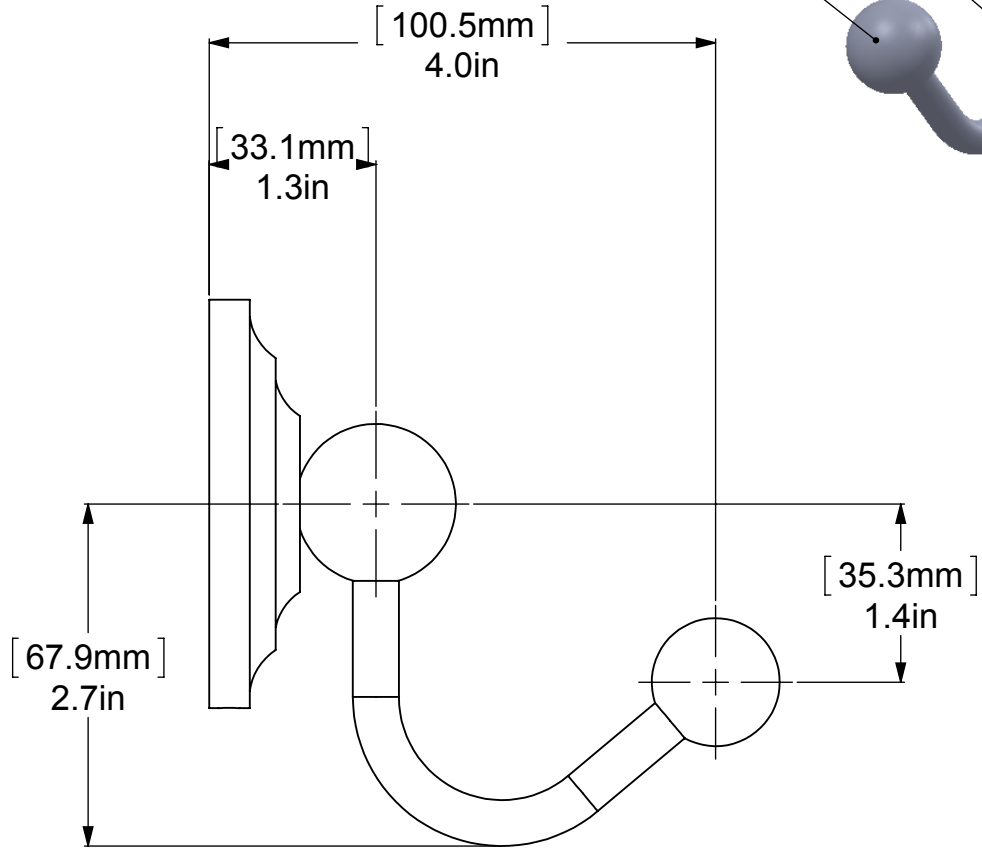

ITEM NO.	PART NUMBER	DESCRIPTION	QTY.
1	BPQN	Base	1
2	BL2TD-1.25	RING SUPPORT	1
3	HKHK	PIPE	1
4	BL1T-34	END BALL	1

UNLESS OTHERWISE STATED

.X	±.3mm
.XX	±.15mm
.XXX	±.008mm

COPYRIGHT © Allied Brass 2017

THIRD ANGLE PROJECTION

DRAWN	5/3/2017	I.M
CHECKED	5/3/2017	P.D
APPROVED	5/3/2017	R.A

MATERIAL:	BRASS
DESCRIPTION:	Robe Hook

FINISH	TBD
QUANTITY	TBD
DRAWING No.	REV
PQN-H1	0
SCALE	1:3
SHEET: 01	A4