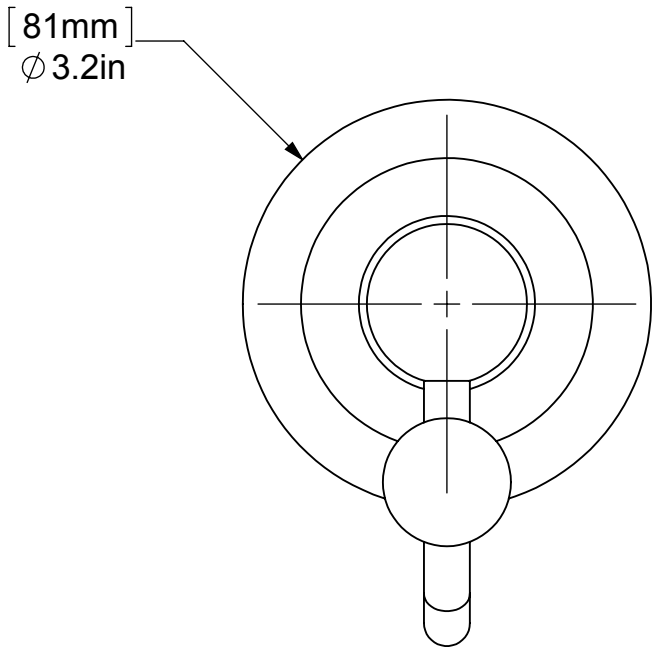

ITEM NO.	PART NUMBER	DESCRIPTION	QTY.
1	BPQN	Base	1
2	BL2TD-1.25	RING SUPPORT	1
3	HKHK	PIPE	1
4	BL1T-34	END BALL	1

UNLESS OTHERWISE STATED

.X	±.3mm
.XX	±.15mm
.XXX	±.008mm

COPYRIGHT © Allied Brass 2017

THIRD ANGLE PROJECTION

DRAWN	5/3/2017	I.M
CHECKED	5/3/2017	P.D
APPROVED	5/3/2017	R.A

MATERIAL:	BRASS
DESCRIPTION:	Robe Hook

FINISH	TBD
QUANTITY	TBD
DRAWING No.	REV
PQN-H1	0
SCALE	1:3
SHEET: 01	A4