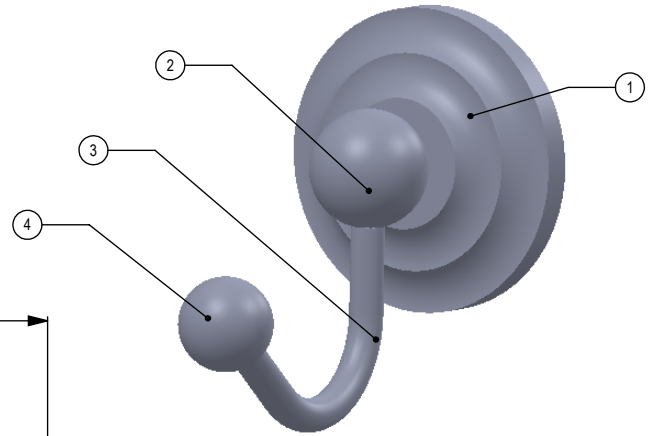

ITEM NO.	PART NUMBER	DESCRIPTION	QTY.
1	BPQN	Base	1
2	BL2TD-1.25	RING SUPPORT	1
3	HKHK	PIPE	1
4	BL1T-34	END BALL	1

UNLESS OTHERWISE STATED

.X	±.3mm
.XX	±.15mm
.XXX	±.008mm

COPYRIGHT © Allied Brass 2017

THIRD ANGLE PROJECTION

DRAWN	5/3/2017	I.M
CHECKED	5/3/2017	P.D
APPROVED	5/3/2017	R.A

MATERIAL:	BRASS
DESCRIPTION:	Robe Hook

FINISH	TBD
QUANTITY	TBD
DRAWING No.	REV
PQN-H1	0
SCALE	1:3
SHEET: 01	A4