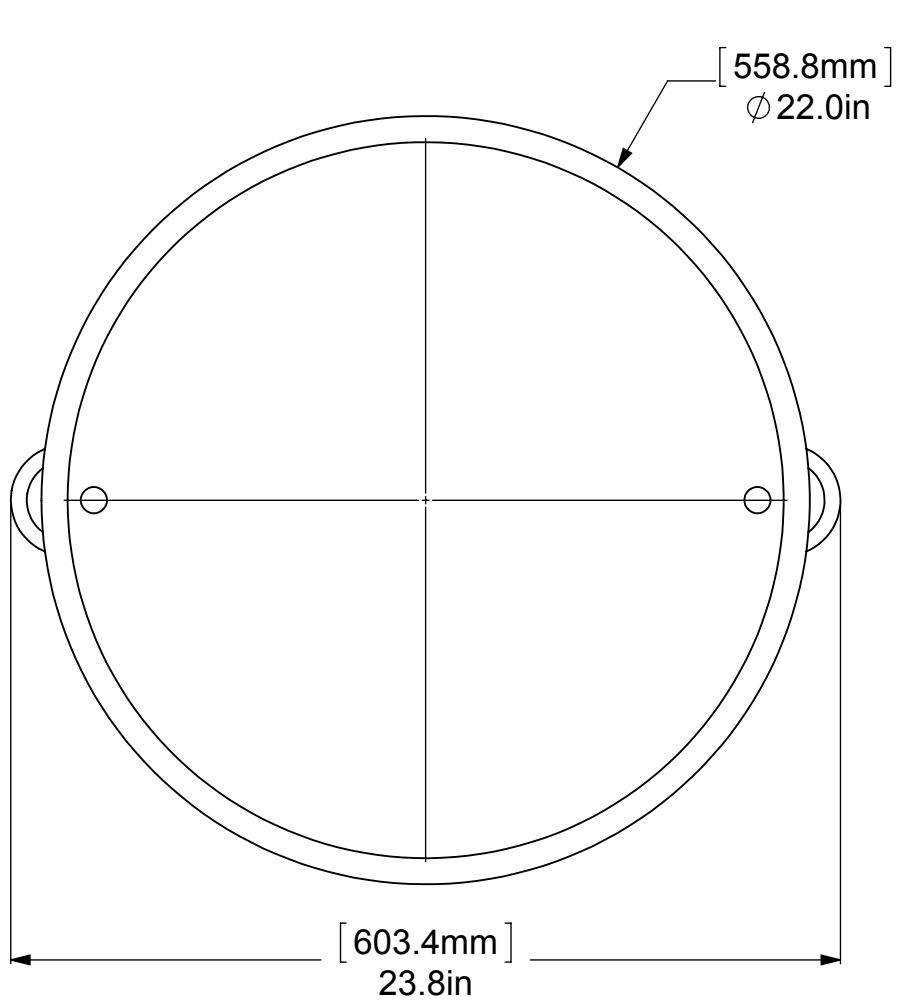

1	BPQN	BACKPLATE	2
2	NKSL-58	SUPPORT	2
3	BL2T-1	BALL SUPPORT	2
4	HBTT-78	TILT	2
5	BL1T-34	BALL	2
6	MRRD-90	MIRROR	1

UNLESS OTHERWISE STATED

.X	±.3mm
.XX	±.15mm
.XXX	±.008mm

COPYRIGHT © Allied Brass 2016

DRAWN	3/22/2016	I.M
CHECKED	3/22/2016	P.D
APPROVED	3/22/2016	R.A

MATERIAL:	BRASS
DESCRIPTION:	MIRROR

FINISH	TBD
QUANTITY	TBD
DRAWING No.	PQN-90
REV	0
SCALE	1:5.5
SHEET: 01	A4