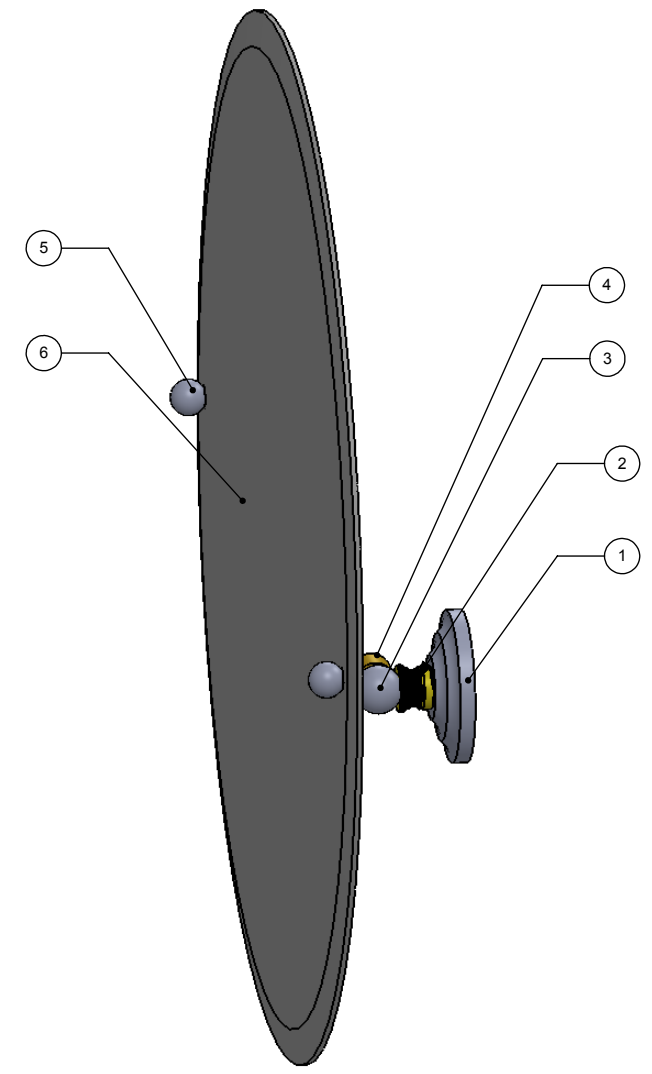

1	BPQN	BACKPLATE	2
2	NKSL-58	SUPPORT	2
3	BL2T-1	BALL SUPPORT	2
4	HBTT-78	TILT	2
5	BL1T-34	BALL	2
6	MRRD-90	MIRROR	1

UNLESS OTHERWISE STATED

.X	±.3mm
.XX	±.15mm
.XXX	±.008mm

COPYRIGHT © Allied Brass 2016

DRAWN	3/22/2016	I.M
CHECKED	3/22/2016	P.D
APPROVED	3/22/2016	R.A

MATERIAL:	BRASS
DESCRIPTION:	MIRROR

FINISH	TBD
QUANTITY	TBD
DRAWING No.	PQN-90
REV	0
SCALE	1:5.5
SHEET: 01	A4