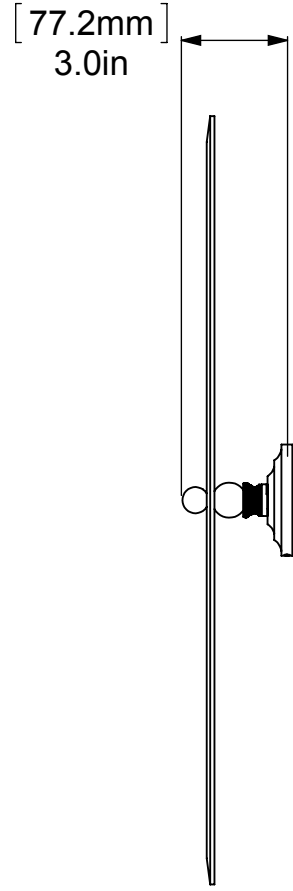

1	BPQN	BACKPLATE	2
2	NKSL-58	SUPPORT	2
3	BL2T-1	BALL SUPPORT	2
4	HBTT-78	TILT	2
5	BL1T-34	BALL	2
6	MRRD-90	MIRROR	1

UNLESS OTHERWISE STATED

.X	±.3mm
.XX	±.15mm
.XXX	±.008mm

COPYRIGHT © Allied Brass 2016

DRAWN	3/22/2016	I.M
CHECKED	3/22/2016	P.D
APPROVED	3/22/2016	R.A

MATERIAL:	BRASS
DESCRIPTION:	MIRROR

FINISH	TBD
QUANTITY	TBD
DRAWING No.	PQN-90
REV	0
SCALE	1:5.5
SHEET: 01	A4