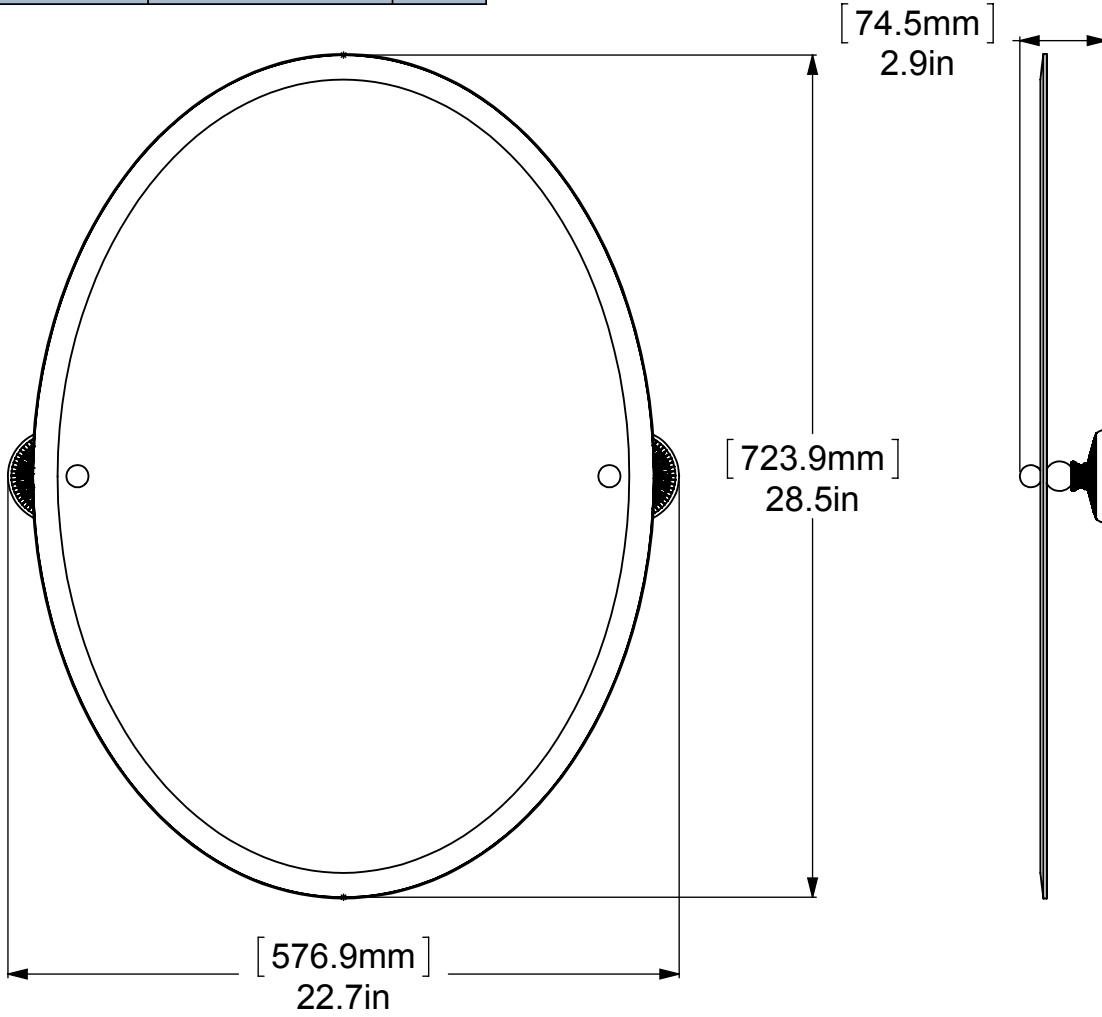

1	BPMC	BACKPLATE	2
2	NKSL-58	SUPPORT	2
3	BL2T-1	BALL SUPPORT	2
4	HBTT-78	TILT	2
5	BL1T-34	BALL	2
6	MROV-91	MIRROR	1

UNLESS OTHERWISE STATED

.X	±.3mm
.XX	±.15mm
.XXX	±.008mm

COPYRIGHT © Allied Brass 2016

DRAWN	3/3/2016	I.M
CHECKED	3/3/2016	P.D
APPROVED	3/3/2016	R.A

MATERIAL:	BRASS
DESCRIPTION:	MIRROR

FINISH	TBD
QUANTITY	TBD
DRAWING No.	PMC-91
REV	0
SCALE	1:6.5
SHEET: 01	A4