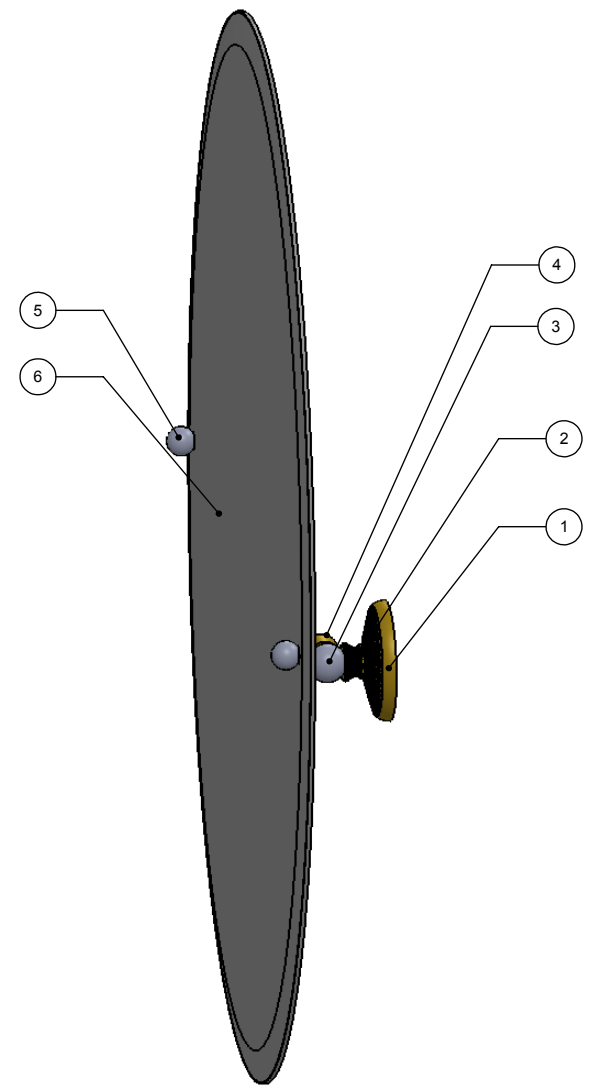

1	BPMC	BACKPLATE	2
2	NKSL-58	SUPPORT	2
3	BL2T-1	BALL SUPPORT	2
4	HBTT-78	TILT	2
5	BL1T-34	BALL	2
6	MROV-91	MIRROR	1

UNLESS OTHERWISE STATED

.X	±.3mm
.XX	±.15mm
.XXX	±.008mm

COPYRIGHT © Allied Brass 2016

DRAWN	3/3/2016	I.M
CHECKED	3/3/2016	P.D
APPROVED	3/3/2016	R.A

MATERIAL:	BRASS
DESCRIPTION:	MIRROR

FINISH	TBD
QUANTITY	TBD
DRAWING No.	PMC-91
REV	0
SCALE	1:6.5
SHEET: 01	A4