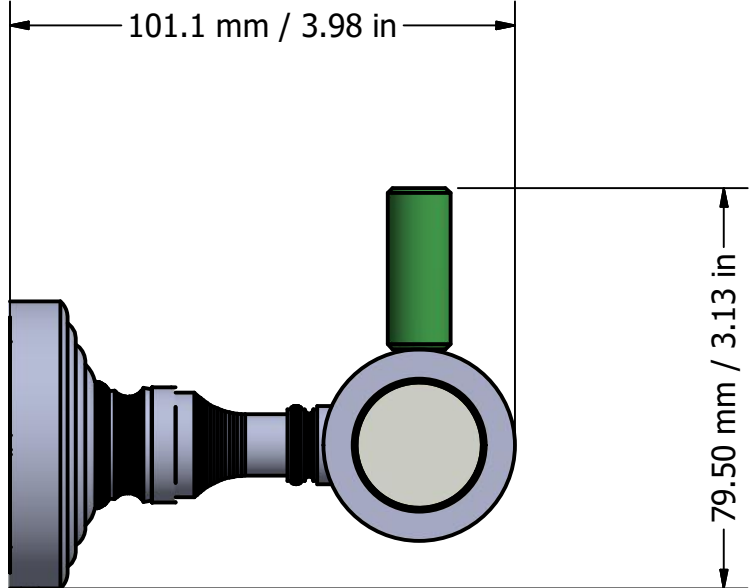

PARTS LIST			
ITEM	QTY	PART NUMBER	DESCRIPTION
1	1	BPWV	BACKPLATE
2	1	NKSL-58	NECK
3	1	RGDTD-1	RING W/ NEW SIZE HOLE
4	1	AC-HHUB	ACRYLIC HUB
5	1	FR-PEG	PEG
6	1	NKSL-1.25	NECK

APPROVED FOR PRODUCTION
 By: RICHARD PAUL
 Date: 10-15-18

UNLESS OTHERWISE SPECIFIED	
.X	± .3mm
.XX	± .15mm
.XXX	± .008mm

UNIT IS IN MM.

DRAWN	10-15-18	IM	MATERIAL:	BRASS	FINISH	TBD
CHECKED	10-15-18	P.D.	DESCRIPTION:	Pacific Grove Collection Robe Hook w/ Dotted Accent	QTY	TBD
APPROVED	10-15-18	R.A.			DRAWING NO.	
					PG-20D	
					SCALE	1.5:1 SHEET: 1 OF 1