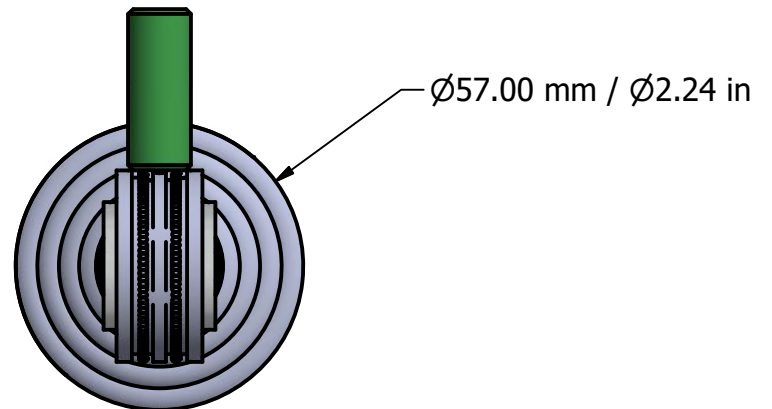

PARTS LIST			
ITEM	QTY	PART NUMBER	DESCRIPTION
1	1	BPWV	BACKPLATE
2	1	NKSL-58	NECK
3	1	RGDTD-1	RING W/ NEW SIZE HOLE
4	1	AC-HHUB	ACRYLIC HUB
5	1	FR-PEG	PEG
6	1	NKSL-1.25	NECK

APPROVED FOR PRODUCTION
 By: RICHARD PAUL
 Date: 10-15-18

UNLESS OTHERWISE SPECIFIED	
.X	± .3mm
.XX	± .15mm
.XXX	± .008mm

UNIT IS IN MM.

DRAWN	10-15-18	IM	MATERIAL:	BRASS	FINISH	TBD
CHECKED	10-15-18	P.D.	DESCRIPTION:	Pacific Grove Collection Robe Hook w/ Dotted Accent	QTY	TBD
APPROVED	10-15-18	R.A.			DRAWING NO.	
					PG-20D	
					SCALE	1.5:1 SHEET: 1 OF 1