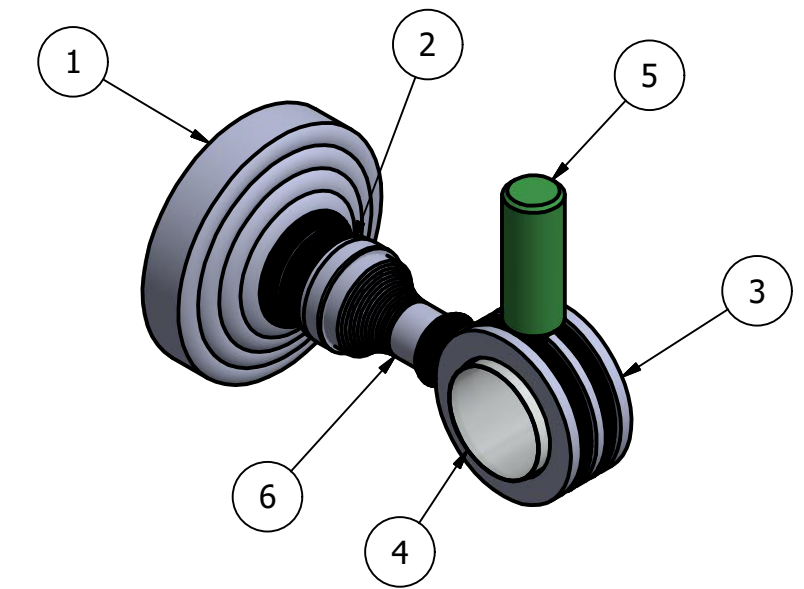

PARTS LIST			
ITEM	QTY	PART NUMBER	DESCRIPTION
1	1	BPWV	BACKPLATE
2	1	NKSL-58	NECK
3	1	RGDTD-1	RING W/ NEW SIZE HOLE
4	1	AC-HHUB	ACRYLIC HUB
5	1	FR-PEG	PEG
6	1	NKSL-1.25	NECK

APPROVED FOR PRODUCTION
 By: RICHARD PAUL
 Date: 10-15-18

UNLESS OTHERWISE SPECIFIED	
.X	± .3mm
.XX	± .15mm
.XXX	± .008mm

UNIT IS IN MM.

DRAWN	10-15-18	IM	MATERIAL:	BRASS	FINISH	TBD
CHECKED	10-15-18	P.D.	DESCRIPTION:	Pacific Grove Collection Robe Hook w/ Dotted Accent	QTY	TBD
APPROVED	10-15-18	R.A.			DRAWING NO.	
					PG-20D	
					SCALE	1.5:1 SHEET: 1 OF 1