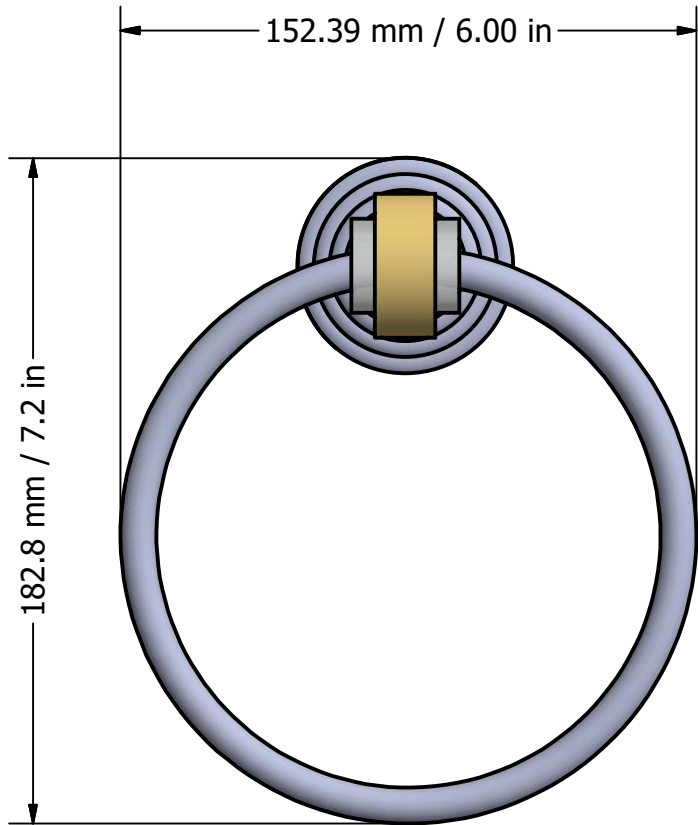

PARTS LIST			
ITEM	QTY	PART NUMBER	DESCRIPTION
1	1	BPWV	BACKPLATE
2	1	NKSL-58	LOWER NECK
3	1	NKSL-1.25	NECK
4	1	AC-TRHUB	ACRYLIC HUB
5	1	TRMT-6	TOWEL RING
6	1	RGSMT-1	RING WITH NEW SIZE HOLE

UNLESS OTHERWISE SPECIFIED	
.X	± .3mm
.XX	± .15mm
.XXX	± .008mm

UNIT IS IN MM.

APPROVED FOR PRODUCTION
 By: RICHARD PAUL
 Date: 10-17-18

DRAWN	10-17-18	IM	MATERIAL:	BRASS		FINISH	TBD
CHECKED	10-17-18	P.D.	DESCRIPTION:	Pacific Grove Collection Towel Ring		QTY	TBD
APPROVED	10-17-18	R.A.			DRAWING NO.	REV	
THIRD ANGLE PROJECTION					Pacific Grove Collection Towel Ring	PG-16	0
			SCALE	1.5:1	SHEET: 1 OF 1	A4	