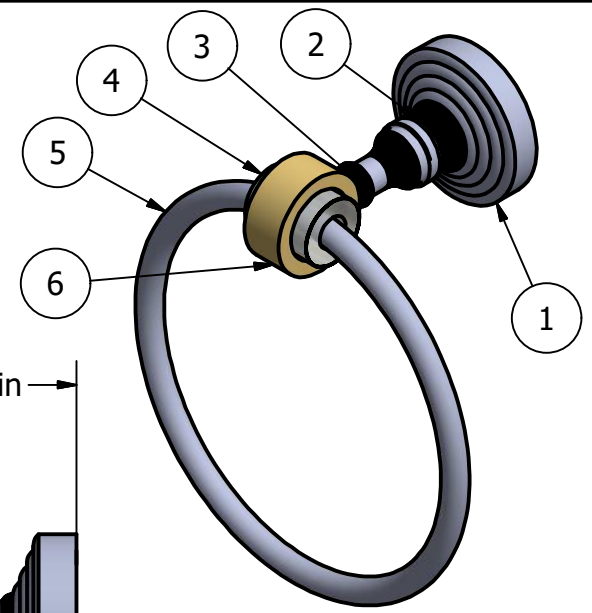

PARTS LIST			
ITEM	QTY	PART NUMBER	DESCRIPTION
1	1	BPWV	BACKPLATE
2	1	NKSL-58	LOWER NECK
3	1	NKSL-1.25	NECK
4	1	AC-TRHUB	ACRYLIC HUB
5	1	TRMT-6	TOWEL RING
6	1	RGSMT-1	RING WITH NEW SIZE HOLE

UNLESS OTHERWISE SPECIFIED	
.X	± .3mm
.XX	± .15mm
.XXX	± .008mm

UNIT IS IN MM.

APPROVED FOR PRODUCTION
 By: RICHARD PAUL
 Date: 10-17-18

DRAWN	10-17-18	IM	MATERIAL:	BRASS		FINISH	TBD
CHECKED	10-17-18	P.D.	DESCRIPTION:	Pacific Grove Collection Towel Ring		QTY	TBD
APPROVED	10-17-18	R.A.			DRAWING NO.	REV	
THIRD ANGLE PROJECTION					Pacific Grove Collection Towel Ring	PG-16	0
			SCALE	1.5:1	SHEET: 1 OF 1	A4	