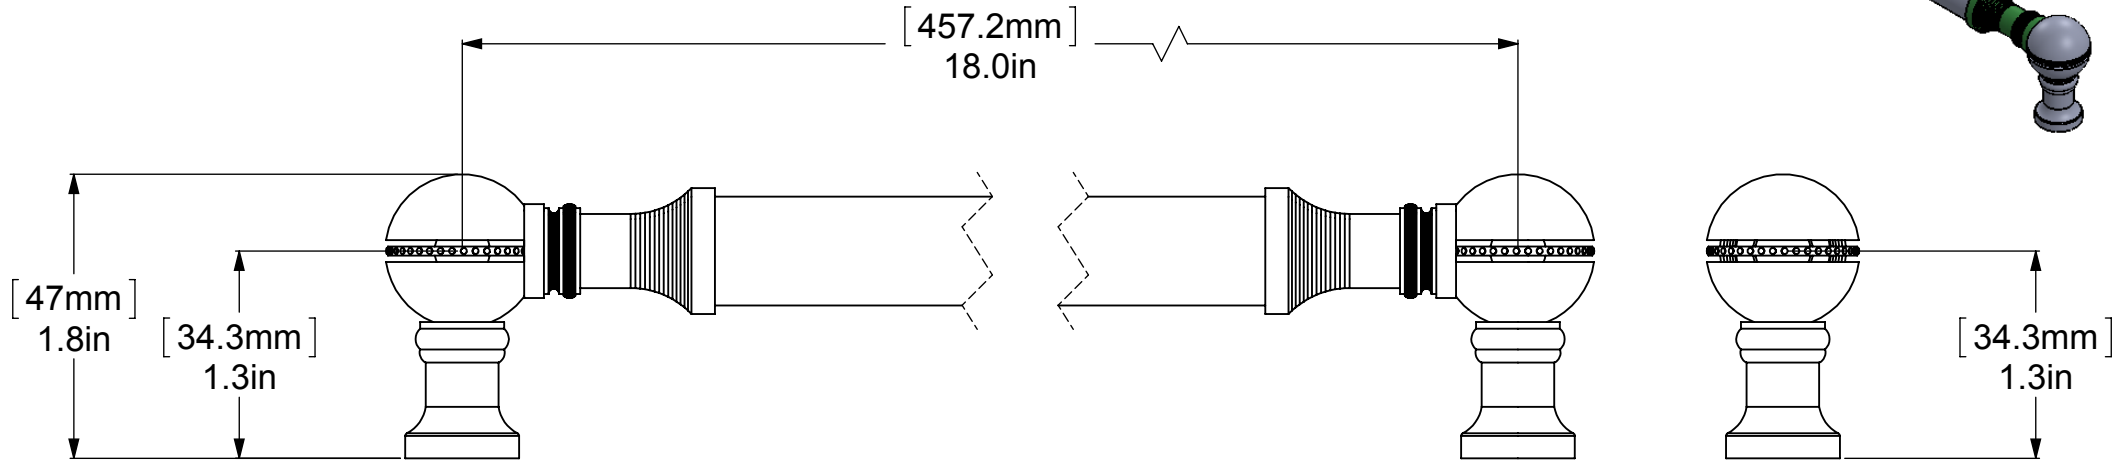

ITEM NO.	PART NUMBER	DESCRIPTION	QTY.
1	NKSL-78	NECK	2
2	BLDT2T-1	BALL	2
3	NKSL-1.25	NECK	2
4	TU34-15	TUBE	1

UNLESS OTHERWISE STATED

.X	±.3mm
.XX	±.15mm
.XXX	±.008mm

COPYRIGHT © Allied Brass 2017

DRAWN	5/18/2017	I.M
CHECKED	5/18/2017	P.D
APPROVED	5/18/2017	R.A

MATERIAL:	BRASS
DESCRIPTION:	18 Inch Beaded Refrigerator Pull

FINISH	TBD
QUANTITY	TBD
DRAWING No.	P-3/18
REV	0
SCALE	1:1.25
SHEET: 01	A4