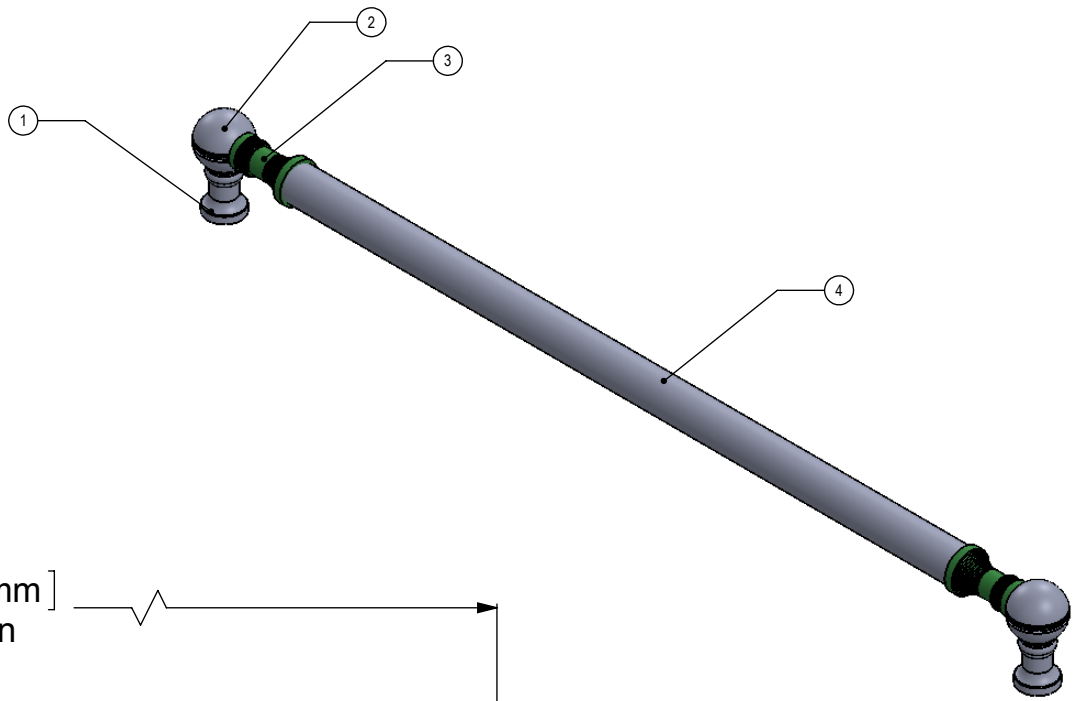

ITEM NO.	PART NUMBER	DESCRIPTION	QTY.
1	NKSL-78	NECK	2
2	BLDT2T-1	BALL	2
3	NKSL-1.25	NECK	2
4	TU34-15	TUBE	1

UNLESS OTHERWISE STATED

.X	±.3mm
.XX	±.15mm
.XXX	±.008mm

COPYRIGHT © Allied Brass 2017

DRAWN	5/18/2017	I.M
CHECKED	5/18/2017	P.D
APPROVED	5/18/2017	R.A

MATERIAL:	BRASS
DESCRIPTION:	18 Inch Beaded Refrigerator Pull

FINISH	TBD
QUANTITY	TBD
DRAWING No.	P-3/18
REV	0
SCALE	1:1.25
SHEET: 01	A4