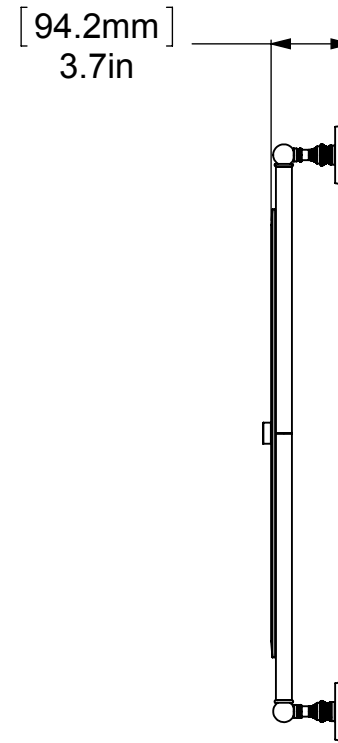

ITEM NO.	P/N	Description	QTY.
1	BPRD	BACKPLATE	4
2	NKSL-58	SUPPORT	4
3	NKSL-1.25	NECK	4
4	BL2T-1	HUB	4
5	CRRD-34	CHECK RING	4
6	MRRT-93	MIRROR	1
7	TU34-25	TUBE	2
8	CARD-1	LOCK	2

UNLESS OTHERWISE STATED

.X	±.3mm
.XX	±.15mm
.XXX	±.008mm

COPYRIGHT © Allied Brass 2017

DRAWN	4/7/2017	I.M
CHECKED	4/7/2017	P.D
APPROVED	4/7/2017	R.A

MATERIAL: BRASS
 DESCRIPTION: Prestige Skyline Collection Rectangular Frameless Rail Mounted Mirror

FINISH	TBD
QUANTITY	TBD
DRAWING No.	REV
P1000-27-93	0
SCALE	1:9
SHEET: 01	A4