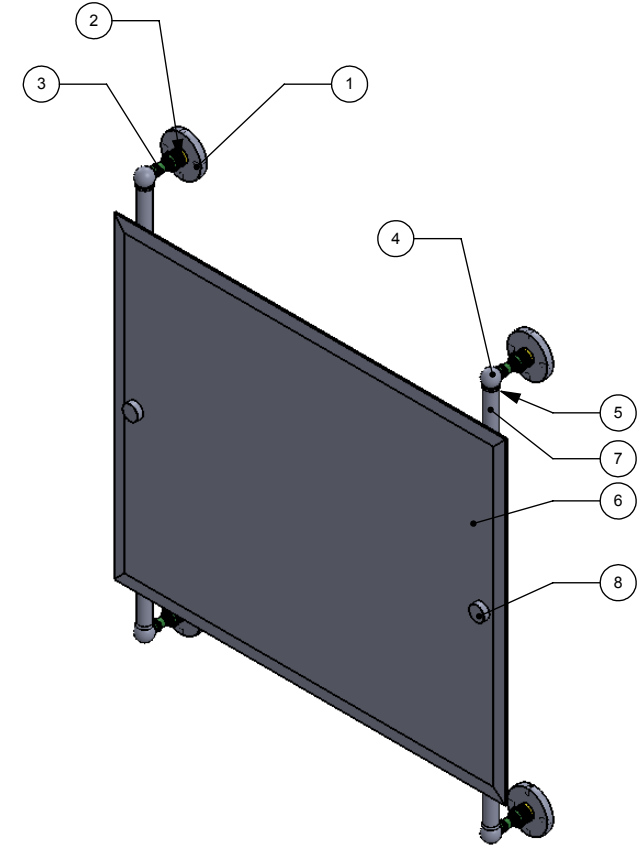

ITEM NO.	P/N	Description	QTY.
1	BPRD	BACKPLATE	4
2	NKSL-58	SUPPORT	4
3	NKSL-1.25	NECK	4
4	BL2T-1	HUB	4
5	CRRD-34	CHECK RING	4
6	MRRT-93	MIRROR	1
7	TU34-25	TUBE	2
8	CARD-1	LOCK	2

UNLESS OTHERWISE STATED

.X	±.3mm
.XX	±.15mm
.XXX	±.008mm

COPYRIGHT © Allied Brass 2017

DRAWN	4/7/2017	I.M
CHECKED	4/7/2017	P.D
APPROVED	4/7/2017	R.A

MATERIAL: BRASS
 DESCRIPTION: Prestige Skyline Collection Rectangular Frameless Rail Mounted Mirror

FINISH	TBD
QUANTITY	TBD
DRAWING No.	REV
P1000-27-93	0
SCALE	1:9
SHEET: 01	A4