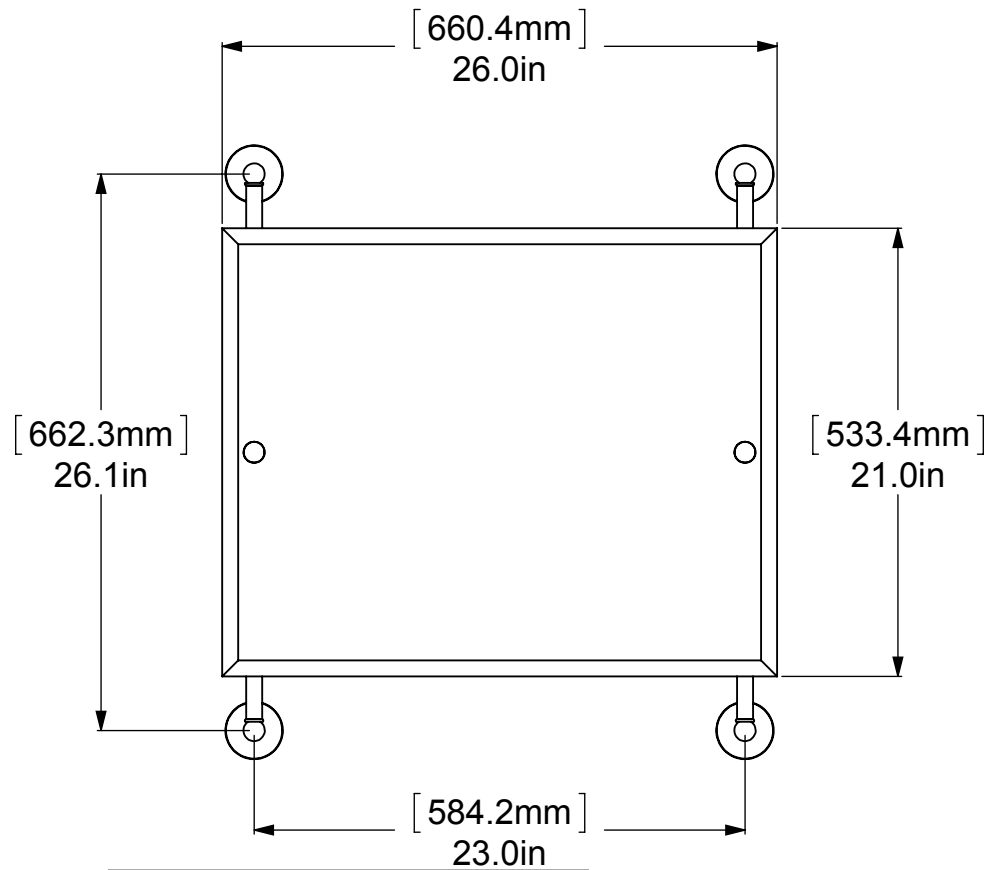

ITEM NO.	P/N	Description	QTY.
1	BPRD	BACKPLATE	4
2	NKSL-58	SUPPORT	4
3	NKSL-1.25	NECK	4
4	BL2T-1	HUB	4
5	CRRD-34	CHECK RING	4
6	MRRT-93	MIRROR	1
7	TU34-25	TUBE	2
8	CARD-1	LOCK	2

UNLESS OTHERWISE STATED

.X	±.3mm
.XX	±.15mm
.XXX	±.008mm

COPYRIGHT © Allied Brass 2017

DRAWN	4/7/2017	I.M
CHECKED	4/7/2017	P.D
APPROVED	4/7/2017	R.A

MATERIAL: BRASS
 DESCRIPTION: Prestige Skyline Collection Rectangular Frameless Rail Mounted Mirror

FINISH	TBD
QUANTITY	TBD
DRAWING No.	REV
P1000-27-93	0
SCALE	1:9
SHEET: 01	A4