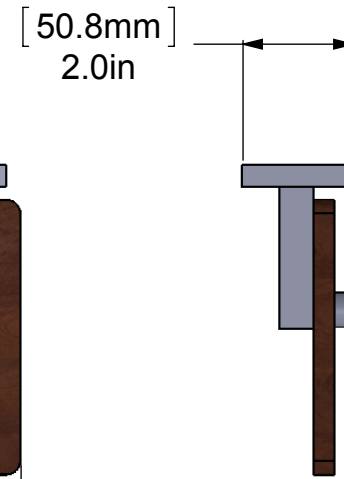

ITEM NO.	P/N	Description	QTY.
1	BPSQ	BACKPLATE	2
2	HKSQ-2.5	Neck	2
3	CARD-58	LOCK	2
4	IRWRT-22	IPE SHELF	1

UNLESS OTHERWISE STATED

.X	±.3mm
.XX	±.15mm
.XXX	±.008mm

COPYRIGHT © Allied Brass 2016

THIRD ANGLE PROJECTION

DRAWN	2/24/2017	I.M
CHECKED	2/24/2017	P.D
APPROVED	2/24/2017	R.A

MATERIAL:	BRASS
DESCRIPTION:	Montero Collection Solid IPE Ironwood Shelf

FINISH	TBD
QUANTITY	TBD
DRAWING No.	REV
MT1-22-IRW	0
SCALE	1:2.5
SHEET: 01	A4