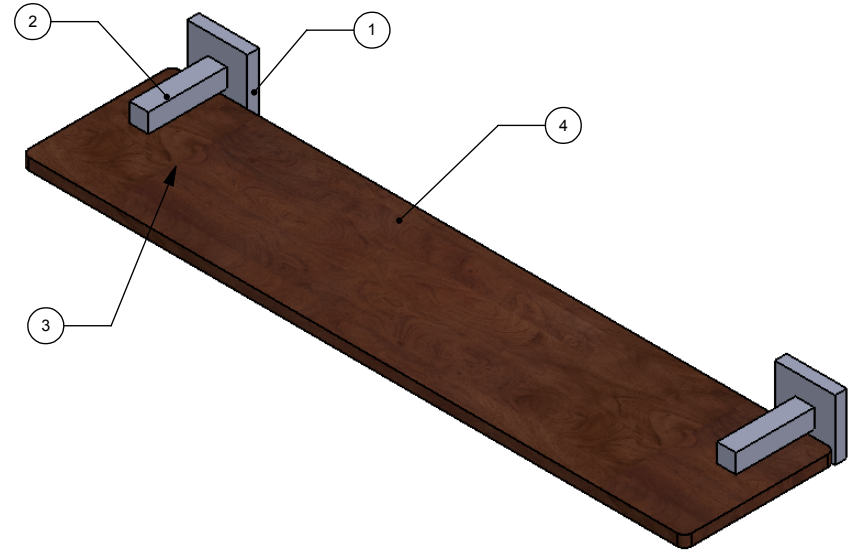

ITEM NO.	P/N	Description	QTY.
1	BPSQ	BACKPLATE	2
2	HKSQ-2.5	Neck	2
3	CARD-58	LOCK	2
4	IRWRT-22	IPE SHELF	1

UNLESS OTHERWISE STATED

.X	±.3mm
.XX	±.15mm
.XXX	±.008mm

COPYRIGHT © Allied Brass 2016

THIRD ANGLE PROJECTION

DRAWN	2/24/2017	I.M
CHECKED	2/24/2017	P.D
APPROVED	2/24/2017	R.A

MATERIAL:	BRASS
DESCRIPTION:	Montero Collection Solid IPE Ironwood Shelf

FINISH	TBD
QUANTITY	TBD
DRAWING No.	REV
MT1-22-IRW	0
SCALE	1:2.5
SHEET: 01	A4