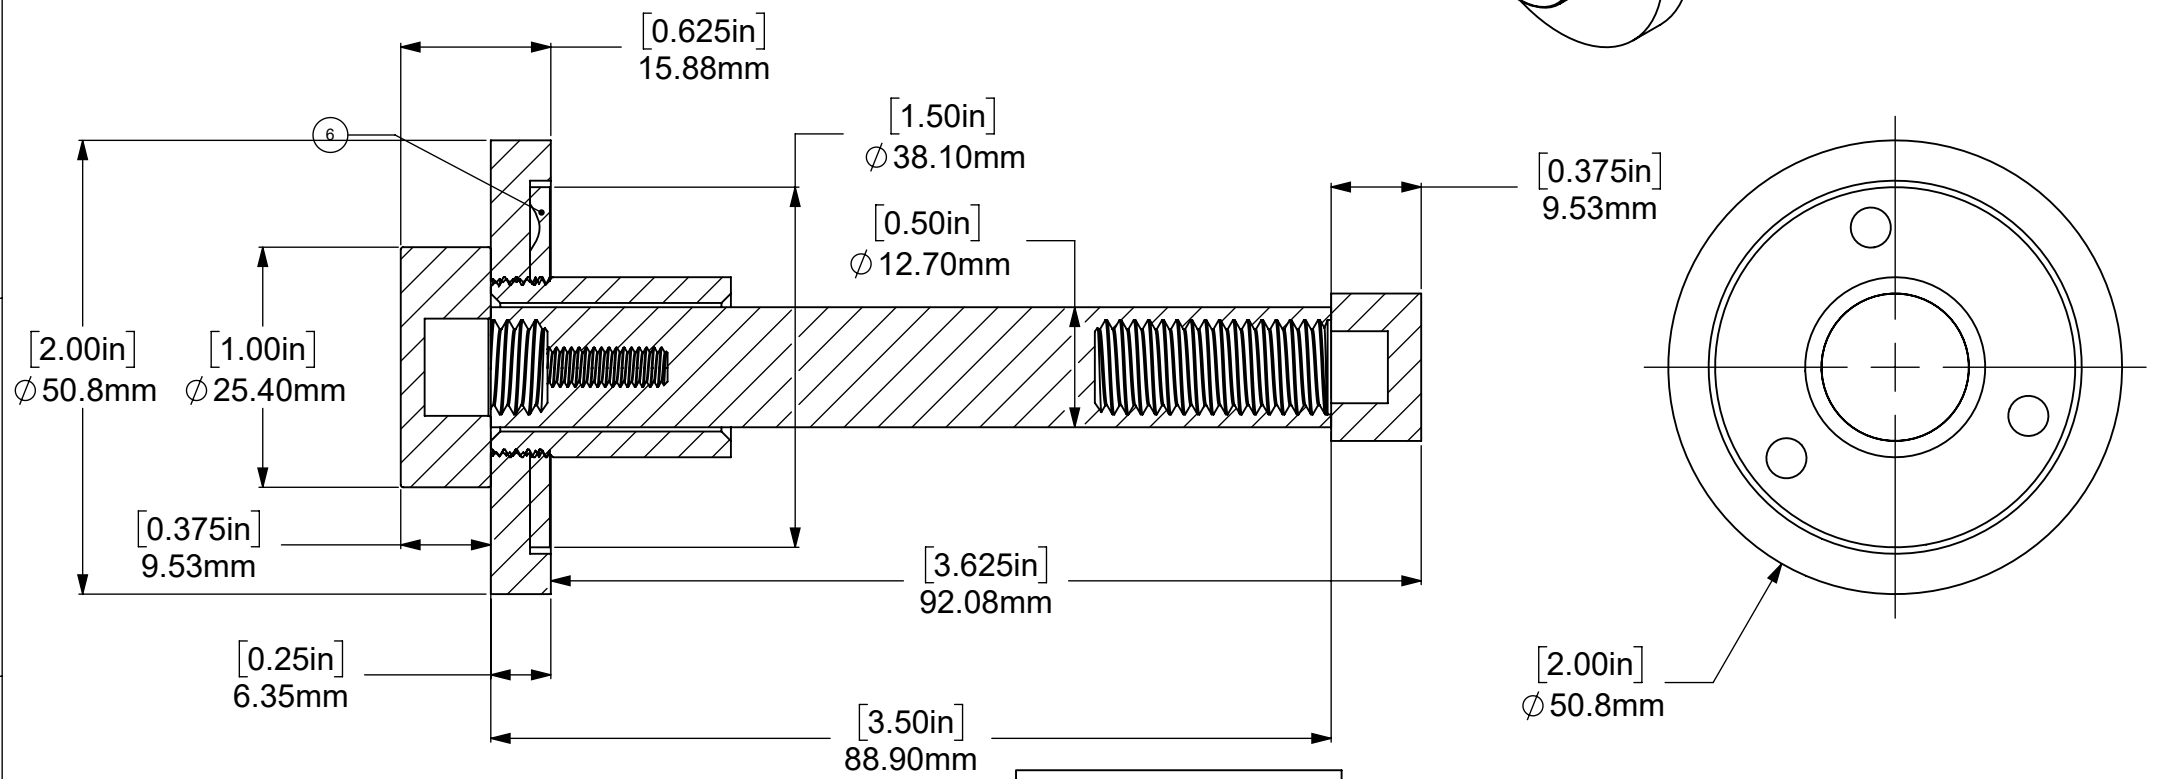

ITEM NO.	PART NUMBER	DESCRIPTION	
1	BRZZ234-3	PULL OUT HOOK BAR	1
2	RSZZ-2	2" FLAT ROSETTE	1
3	HUZZ234-3	PULL OUT HOOK HOUSING TUBE	1
4	CARD-1	1" DIAMETER ROUND CAP	1
5	CARD-58	5/8" ROUND CAP	1
6	MP-234	G. ROD FLANGE	1

APPROVED FOR PRODUCTION
 By: RICHARD PAUL
 Date: 2-1-2022

NOTE:
 1. UNIT IS IN MM.

UNLESS OTHERWISE STATED	
.X	±.3mm
.XX	±.15mm
.XXX	±.008mm

COPYRIGHT © Allied Brass 2022

DRAWN	2/5/2022	I.M	MATERIAL:	BRASS	FINISH	TBD
CHECKED	2/5/2022	P.D	DESCRIPTION:		QUANTITY	TBD
APPROVED	2/5/2022	R.A	MODERN STYLE PULL OUT WALL HOOK		DRAWING No.	REV
				MD-22-Specification	0	
SCALE		1.25:1	SHEET: 01		A4	