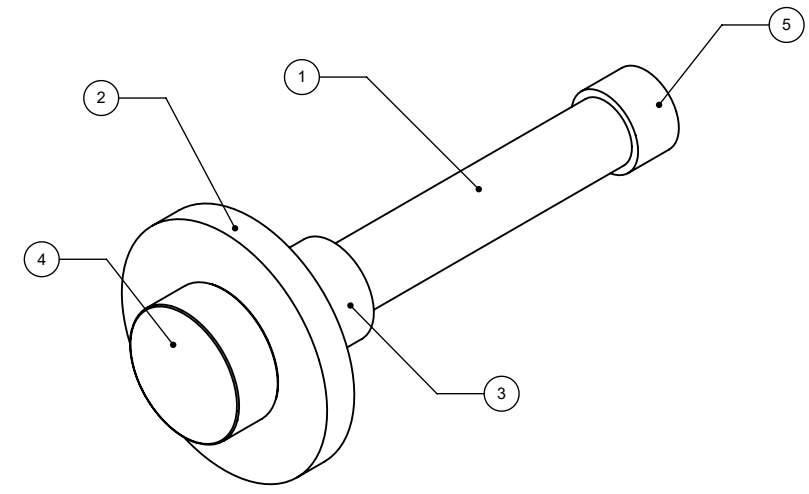

ITEM NO.	PART NUMBER	DESCRIPTION	
1	BRZZ234-3	PULL OUT HOOK BAR	1
2	RSZZ-2	2" FLAT ROSETTE	1
3	HUZZ234-3	PULL OUT HOOK HOUSING TUBE	1
4	CARD-1	1" DIAMETER ROUND CAP	1
5	CARD-58	5/8" ROUND CAP	1
6	MP-234	G. ROD FLANGE	1

APPROVED FOR PRODUCTION
 By: RICHARD PAUL
 Date: 2-1-2022

NOTE:
 1. UNIT IS IN MM.

UNLESS OTHERWISE STATED	
.X	±.3mm
.XX	±.15mm
.XXX	±.008mm

COPYRIGHT © Allied Brass 2022

DRAWN	2/5/2022	I.M	MATERIAL:	BRASS	FINISH	TBD
CHECKED	2/5/2022	P.D	DESCRIPTION:		QUANTITY	TBD
APPROVED	2/5/2022	R.A	MODERN STYLE PULL OUT WALL HOOK		DRAWING No.	REV
				MD-22-Specification	0	
SCALE		1.25:1	SHEET: 01		A4	