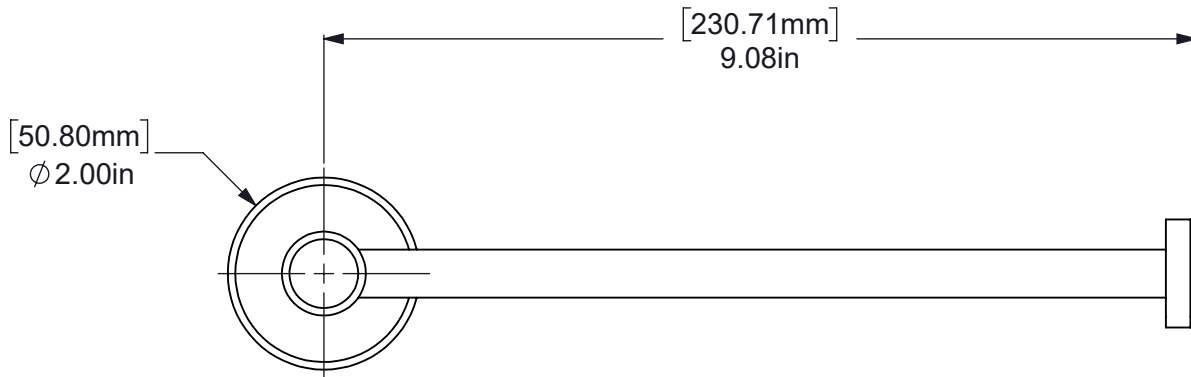

ITEM #	PART NO.	DESCRIPTION	QTY
1	BPEC	BACKPLATE	1
2	TBEC-3	TOWEL BAR POST	1
3	TU12-9	TUBE	1
4	CARD-MB	MALIBU CAP	1

UNLESS OTHERWISE STATED

.X	±.3mm
.XX	±.15mm
.XXX	±.008mm

COPYRIGHT © Allied Brass 2022

DRAWN	9/29/2022	I.M
CHECKED	9/29/2022	R.P
APPROVED	9/29/2022	R.A

MATERIAL:	BRASS
DESCRIPTION:	Malibu Collection Guest Towel Holder

FINISH	TBD
QUANTITY	TBD
DRAWING No.	REV
MB-HTB-1	0
SCALE	1:2
SHEET: 01	A4