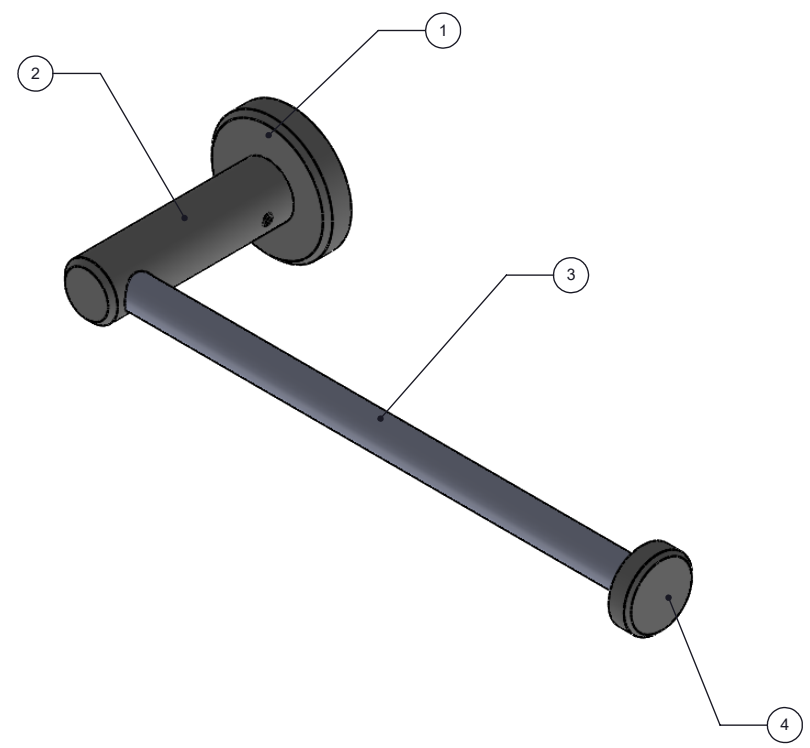

ITEM #	PART NO.	DESCRIPTION	QTY
1	BPEC	BACKPLATE	1
2	TBEC-3	TOWEL BAR POST	1
3	TU12-9	TUBE	1
4	CARD-MB	MALIBU CAP	1

UNLESS OTHERWISE STATED

.X	±.3mm
.XX	±.15mm
.XXX	±.008mm

COPYRIGHT © Allied Brass 2022

DRAWN	9/29/2022	I.M
CHECKED	9/29/2022	R.P
APPROVED	9/29/2022	R.A

MATERIAL:	BRASS
DESCRIPTION:	Malibu Collection Guest Towel Holder

FINISH	TBD
QUANTITY	TBD
DRAWING No.	REV
MB-HTB-1	0
SCALE	1:2
SHEET: 01	A4