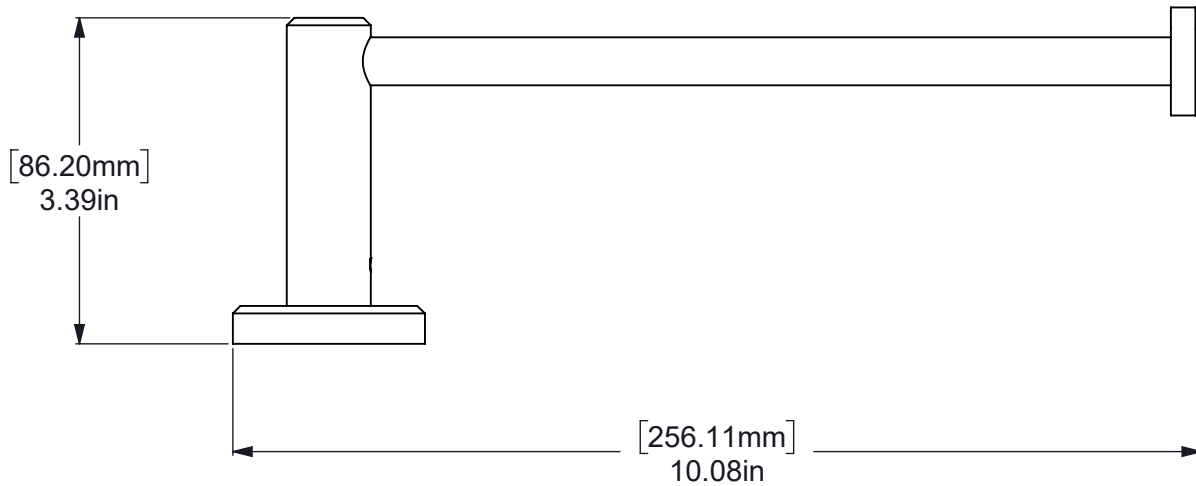

ITEM #	PART NO.	DESCRIPTION	QTY
1	BPEC	BACKPLATE	1
2	TBEC-3	TOWEL BAR POST	1
3	TU12-9	TUBE	1
4	CARD-MB	MALIBU CAP	1

UNLESS OTHERWISE STATED

.X	±.3mm
.XX	±.15mm
.XXX	±.008mm

COPYRIGHT © Allied Brass 2022

DRAWN	9/29/2022	I.M
CHECKED	9/29/2022	R.P
APPROVED	9/29/2022	R.A

MATERIAL:	BRASS
DESCRIPTION:	Malibu Collection Guest Towel Holder

FINISH	TBD
QUANTITY	TBD
DRAWING No.	REV
MB-HTB-1	0
SCALE	1:2
SHEET: 01	A4