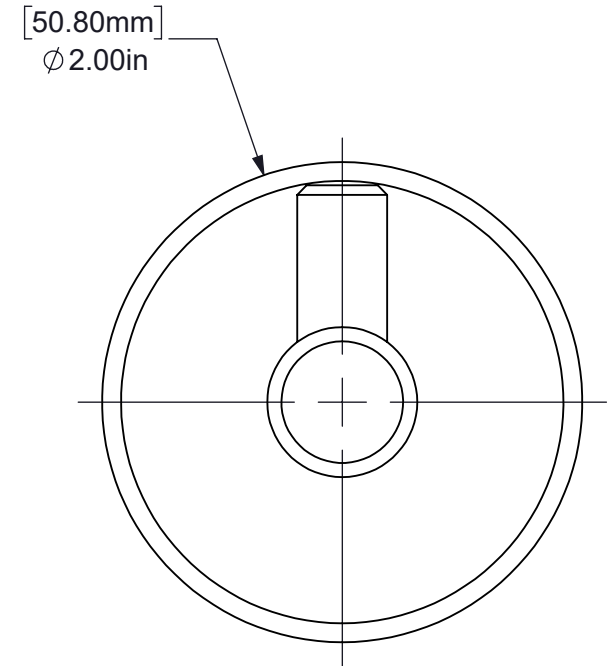

ITEM #	PART NO.	DESCRIPTION	QTY
1	BPEC	BACKPLATE	1
2	TBEC-3	TOWEL BAR POST	1
3	PGEC-.5	PEG	1

UNLESS OTHERWISE STATED

.X	±.3mm
.XX	±.15mm
.XXX	±.008mm

COPYRIGHT © Allied Brass 2022

THIRD ANGLE PROJECTION

DRAWN	9/26/2022	I.M
CHECKED	9/26/2022	R.P
APPROVED	9/26/2022	R.A

MATERIAL:	BRASS
DESCRIPTION:	Malibu Collection Robe Hook

FINISH	TBD
QUANTITY	TBD
DRAWING No.	REV
MB-20	0
SCALE	1.25:1
SHEET: 01	A4