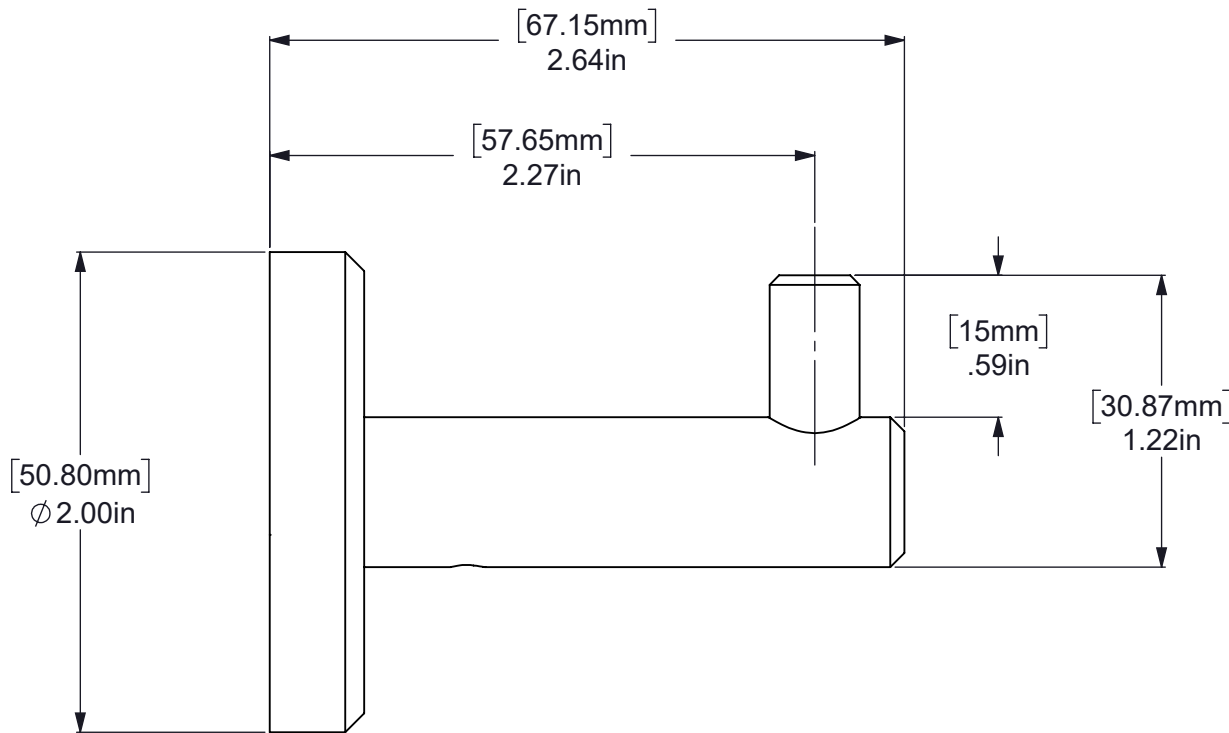

ITEM #	PART NO.	DESCRIPTION	QTY
1	BPEC	BACKPLATE	1
2	TBEC-3	TOWEL BAR POST	1
3	PGEC-.5	PEG	1

UNLESS OTHERWISE STATED

.X	±.3mm
.XX	±.15mm
.XXX	±.008mm

COPYRIGHT © Allied Brass 2022

THIRD ANGLE PROJECTION

DRAWN	9/26/2022	I.M
CHECKED	9/26/2022	R.P
APPROVED	9/26/2022	R.A

MATERIAL:	BRASS
DESCRIPTION:	Malibu Collection Robe Hook

FINISH	TBD
QUANTITY	TBD
DRAWING No.	REV
MB-20	0
SCALE	1.25:1
SHEET: 01	A4