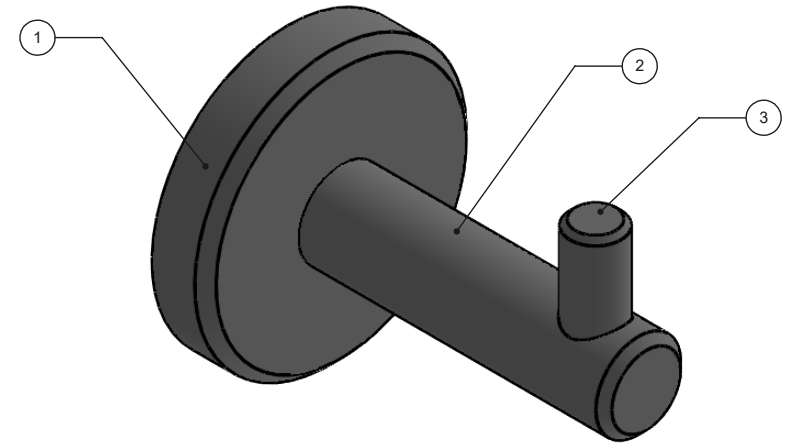

ITEM #	PART NO.	DESCRIPTION	QTY
1	BPEC	BACKPLATE	1
2	TBEC-3	TOWEL BAR POST	1
3	PGEC-.5	PEG	1

UNLESS OTHERWISE STATED

.X	±.3mm
.XX	±.15mm
.XXX	±.008mm

COPYRIGHT © Allied Brass 2022

THIRD ANGLE PROJECTION

DRAWN	9/26/2022	I.M
CHECKED	9/26/2022	R.P
APPROVED	9/26/2022	R.A

MATERIAL:	BRASS
DESCRIPTION:	Malibu Collection Robe Hook

FINISH	TBD
QUANTITY	TBD
DRAWING No.	REV
MB-20	0
SCALE	1.25:1
SHEET: 01	A4