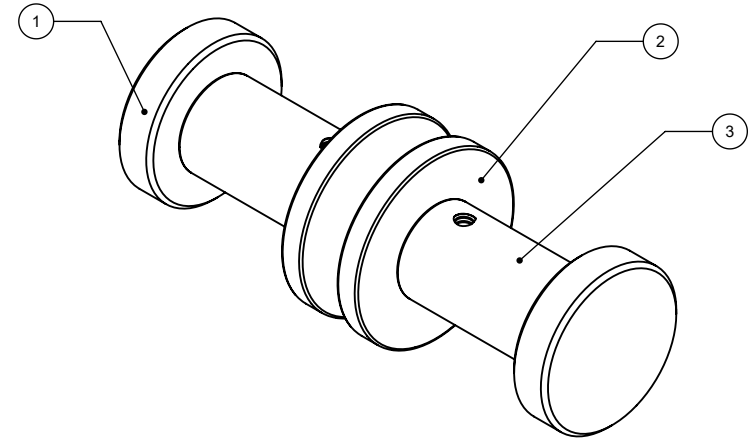

ITEM #	PART NO.	DESCRIPTION	QTY
1	FR-CAP-UN	CAP	2
2	FR-BP-UN	BACK PLATE	2
3	FR-PST-UN	POST	2

UNLESS OTHERWISE STATED	
.X	$\pm .3mm$
.XX	$\pm .15mm$
.XXX	$\pm .008mm$

COPYRIGHT © Allied Brass 2022

DRAWN	5/27/2022	I.M
CHECKED	5/27/2022	R.P
APPROVED	5/27/2022	R.A

MATERIAL:	BRASS
DESCRIPTION:	FRESNO BACK TO BACK SHOWER DOOR KNOBS

FINISH	TBD
QUANTITY	TBD
DRAWING No.	FR-401-BB
REV	0
SCALE	1.25:1
SHEET: 01	A4