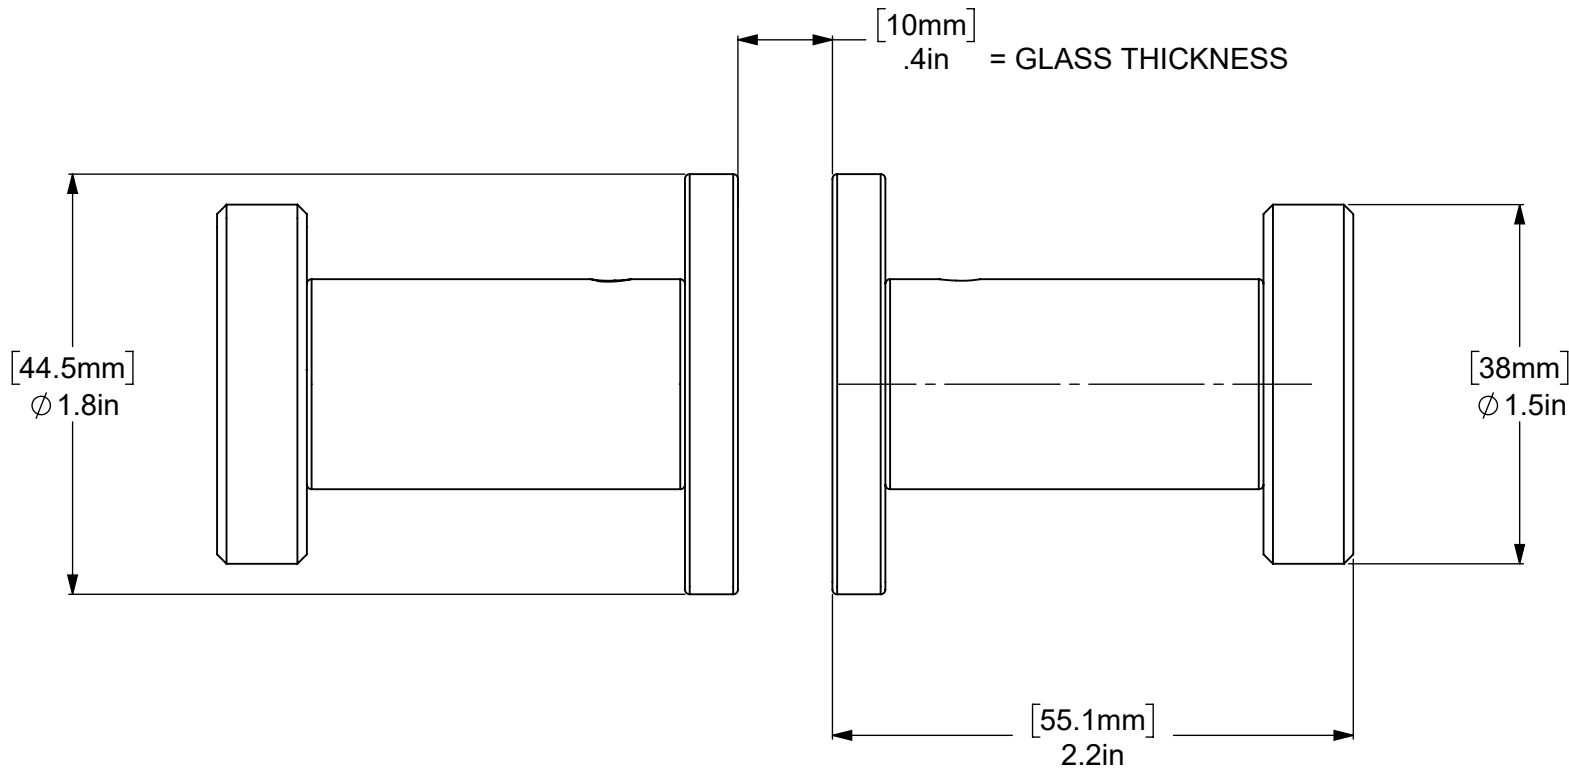

ITEM #	PART NO.	DESCRIPTION	QTY
1	FR-CAP-UN	CAP	2
2	FR-BP-UN	BACK PLATE	2
3	FR-PST-UN	POST	2

UNLESS OTHERWISE STATED	
.X	$\pm .3mm$
.XX	$\pm .15mm$
.XXX	$\pm .008mm$

COPYRIGHT © Allied Brass 2022

DRAWN	5/27/2022	I.M
CHECKED	5/27/2022	R.P
APPROVED	5/27/2022	R.A

MATERIAL:	BRASS
DESCRIPTION:	FRESNO BACK TO BACK SHOWER DOOR KNOBS

FINISH	TBD
QUANTITY	TBD
DRAWING No.	FR-401-BB
REV	0
SCALE	1.25:1
SHEET: 01	A4