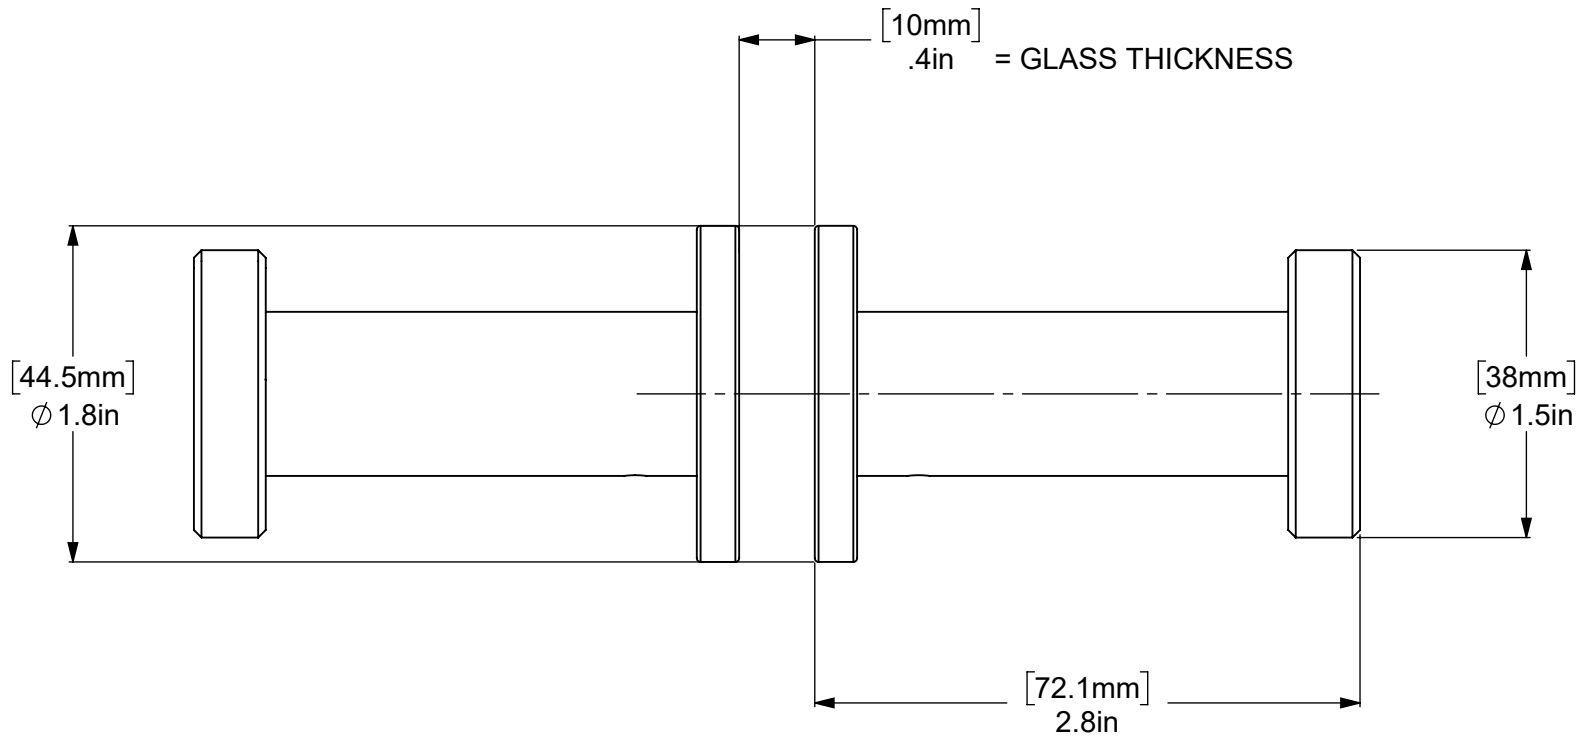

ITEM #	PART NO.	DESCRIPTION	QTY
1	FR-CAP	CAP	2
2	FR-BP	BACK PLATE	2
3	FR-HPST	HOOK POST	2

UNLESS OTHERWISE STATED

.X	±.3mm
.XX	±.15mm
.XXX	±.008mm

COPYRIGHT © Allied Brass 2022

THIRD ANGLE PROJECTION

DRAWN	5/28/2022	I.M
CHECKED	5/28/2022	R.P
APPROVED	5/28/2022	R.A

MATERIAL:	BRASS
DESCRIPTION:	FRESNO BACK TO BACK SHOWER DOOR HOOKS

FINISH	TBD
QUANTITY	TBD
DRAWING No.	FR-21-BB
REV	0
SCALE	1:1
SHEET: 01	A4