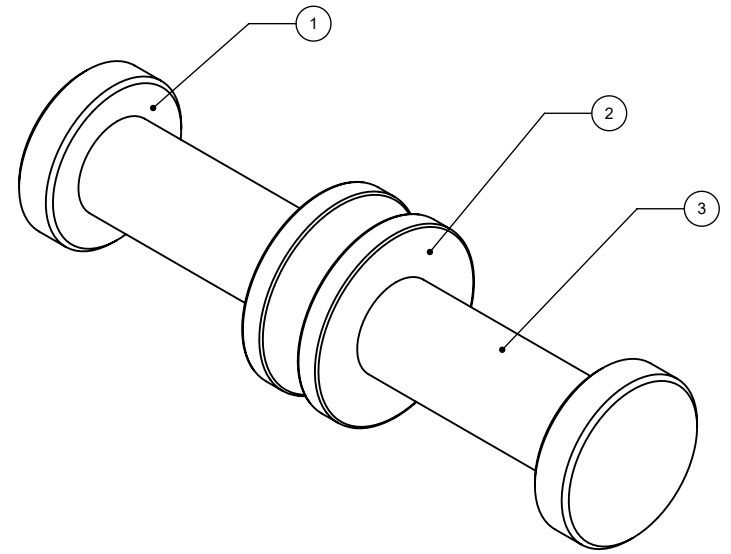

ITEM #	PART NO.	DESCRIPTION	QTY
1	FR-CAP	CAP	2
2	FR-BP	BACK PLATE	2
3	FR-HPST	HOOK POST	2

UNLESS OTHERWISE STATED

.X	±.3mm
.XX	±.15mm
.XXX	±.008mm

COPYRIGHT © Allied Brass 2022

THIRD ANGLE PROJECTION

DRAWN	5/28/2022	I.M
CHECKED	5/28/2022	R.P
APPROVED	5/28/2022	R.A

MATERIAL:	BRASS
DESCRIPTION:	FRESNO BACK TO BACK SHOWER DOOR HOOKS

FINISH	TBD
QUANTITY	TBD
DRAWING No.	FR-21-BB
REV	0
SCALE	1:1
SHEET: 01	A4