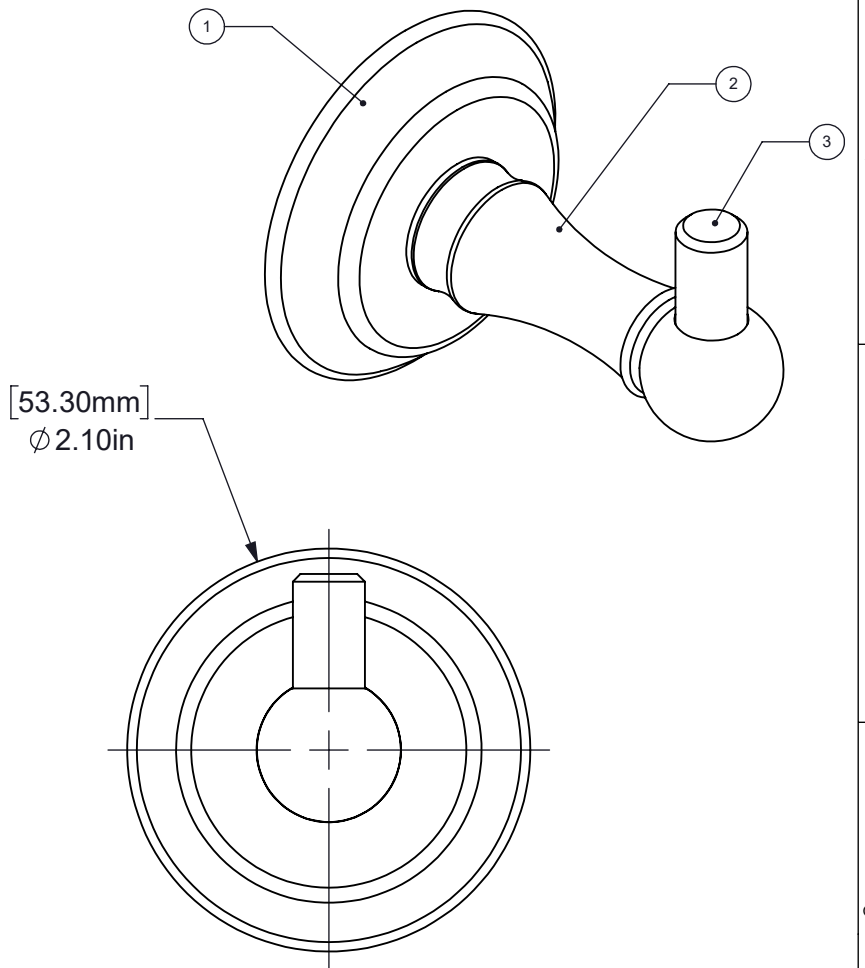

ITEM #	PART NO.	DESCRIPTION	QTY
1	BPET	BACKPLATE	1
2	HKET-2	TOWEL BAR POST	1
3	PGEC-.5	PEG	1

UNLESS OTHERWISE STATED

.X	±.3mm
.XX	±.15mm
.XXX	±.008mm

COPYRIGHT © Allied Brass 2022

THIRD ANGLE PROJECTION

DRAWN	9/29/2022	I.M
CHECKED	9/29/2022	R.P
APPROVED	9/29/2022	R.A

MATERIAL:	BRASS	
DESCRIPTION:	Essex Collection Robe Hook	
		

FINISH	TBD	
QUANTITY	TBD	
DRAWING No.		REV
ES-20		0
SCALE	1:1	SHEET: 01 A4