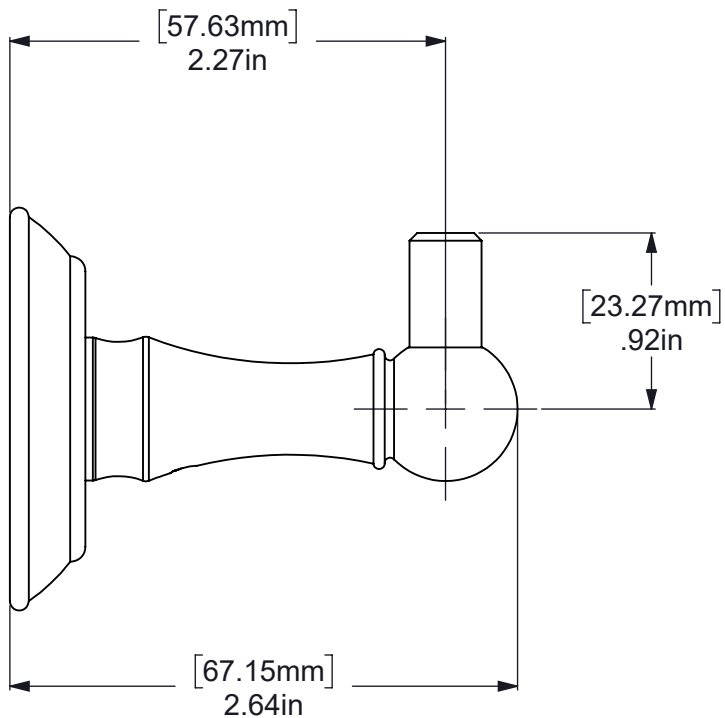

ITEM #	PART NO.	DESCRIPTION	QTY
1	BPET	BACKPLATE	1
2	HKET-2	TOWEL BAR POST	1
3	PGEC-.5	PEG	1

UNLESS OTHERWISE STATED

.X	±.3mm
.XX	±.15mm
.XXX	±.008mm

COPYRIGHT © Allied Brass 2022

THIRD ANGLE PROJECTION

DRAWN	9/29/2022	I.M
CHECKED	9/29/2022	R.P
APPROVED	9/29/2022	R.A

MATERIAL:	BRASS	
DESCRIPTION:	Essex Collection Robe Hook	
		

FINISH	TBD	
QUANTITY	TBD	
DRAWING No.		REV
ES-20		0
SCALE	1:1	SHEET: 01 A4