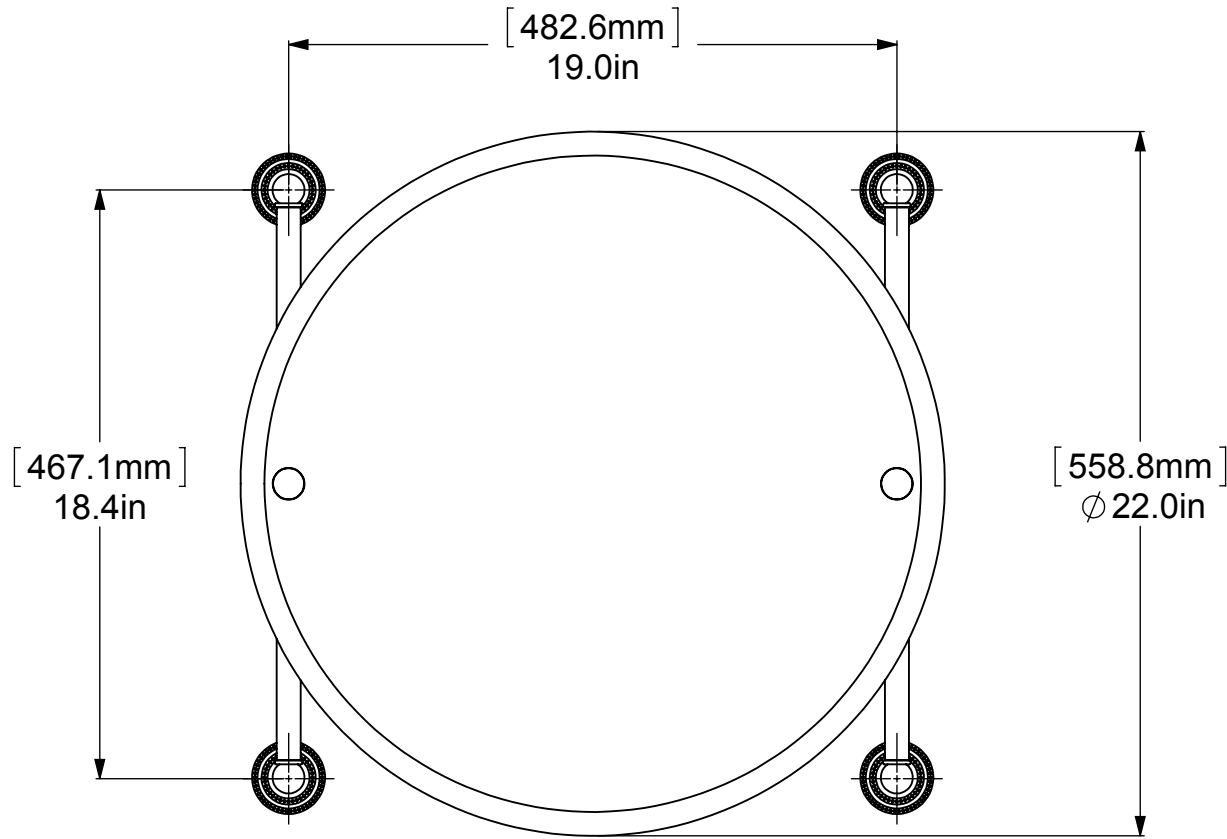

ITEM NO.	P/N	Description	QTY.
1	BPDT	BACKPLATE	4
2	NKSL-58	SUPPORT	4
3	NKSL-1.25	NECK	4
4	BL2T-1	HUB	4
5	CRRD-34	CHECK RING	4
6	MRRD-90	MIRROR	1
7	TU34-17	TUBE	2
8	CARD-1	LOCK	2

UNLESS OTHERWISE STATED

.X	±.3mm
.XX	±.15mm
.XXX	±.008mm

COPYRIGHT © Allied Brass 2016

THIRD ANGLE PROJECTION

DRAWN	4/1/2017	I.M
CHECKED	4/1/2017	P.D
APPROVED	4/1/2017	R.A

MATERIAL:	BRASS		FINISH	TBD
DESCRIPTION:	<p>Dottingham Collection Round Frameless Rail Mounted Mirror</p> 	QUANTITY	TBD	
		DRAWING No.	REV	
		DT-27-90	0	
SCALE	1:6	SHEET: 01	A4	