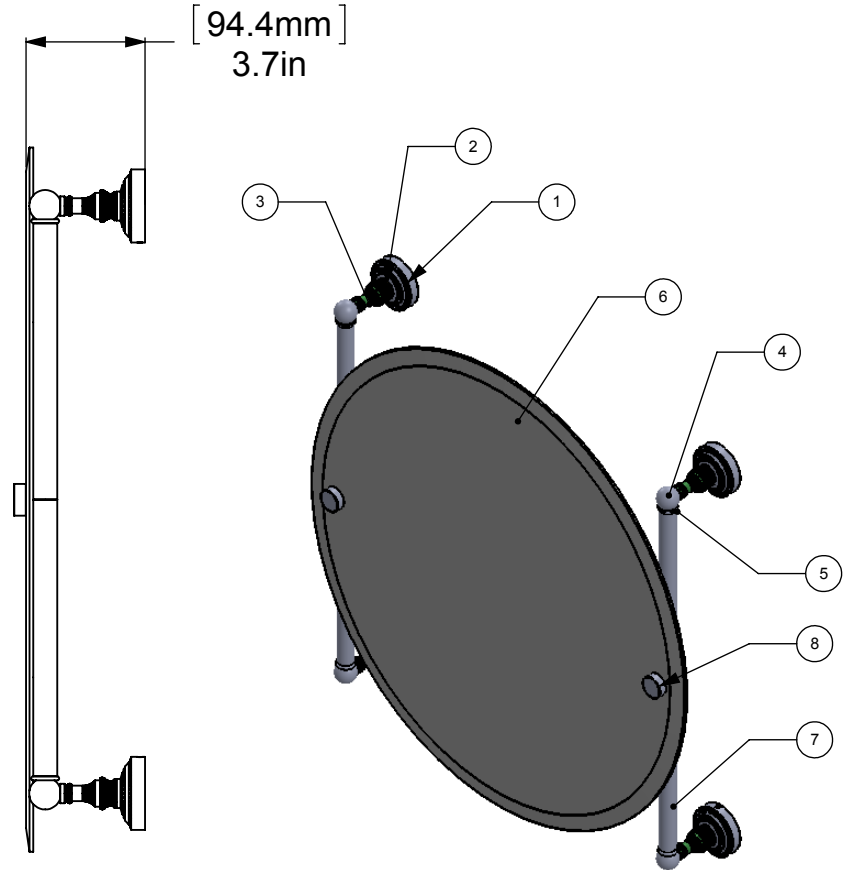

ITEM NO.	P/N	Description	QTY.
1	BPDT	BACKPLATE	4
2	NKSL-58	SUPPORT	4
3	NKSL-1.25	NECK	4
4	BL2T-1	HUB	4
5	CRRD-34	CHECK RING	4
6	MRRD-90	MIRROR	1
7	TU34-17	TUBE	2
8	CARD-1	LOCK	2

UNLESS OTHERWISE STATED

.X	±.3mm
.XX	±.15mm
.XXX	±.008mm

COPYRIGHT © Allied Brass 2016

THIRD ANGLE PROJECTION

DRAWN	4/1/2017	I.M
CHECKED	4/1/2017	P.D
APPROVED	4/1/2017	R.A

MATERIAL:	BRASS		FINISH	TBD
DESCRIPTION:	<p>Dottingham Collection Round Frameless Rail Mounted Mirror</p> 	QUANTITY	TBD	
		DRAWING No.	REV	
		DT-27-90	0	
SCALE	1:6	SHEET: 01	A4	