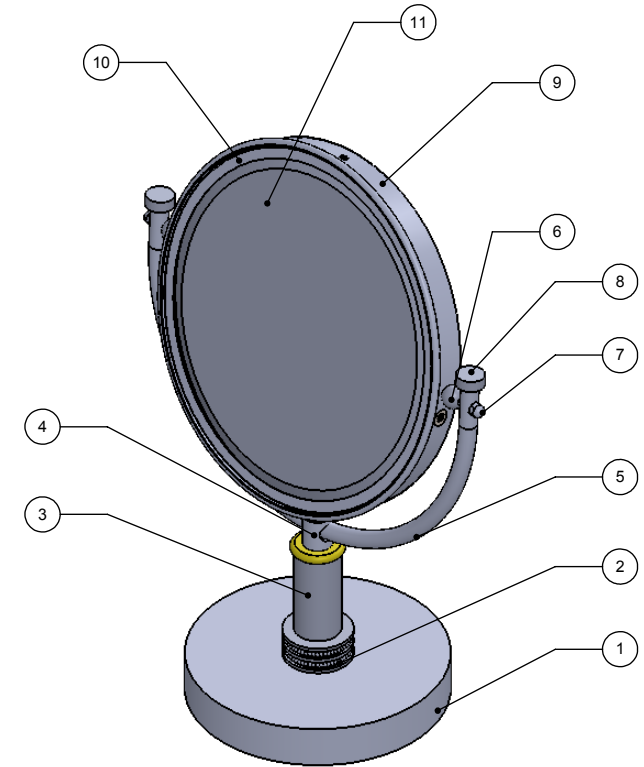

ITEM NO.	P/N	DESCRIPTION	QTY.
1	BSRD-5.5	BASE	1
2	RGDT	HUB	1
3	TU1-2	TUBE	2
4	FTTDS	SUPPORT ROD	1
5	MRUBT-8	MIRROR RING	1
6	BL1TL-12	BALL	2
7	CN8-32	NUT	2
8	CARD-58	CAP	2
9	MROR34-8	OUTSIDE FRAME	1
10	MRIN34-8	INSIDE FRAME	1
11	MIRROR	MIRROR	1

UNLESS OTHERWISE STATED

.X	±.3mm
.XX	±.15mm
.XXX	±.008mm

COPYRIGHT © Allied Brass 2016

THIRD ANGLE PROJECTION

DRAWN	4/8/2016	I.M	MATERIAL:	BRASS	FINISH	TBD
CHECKED	4/8/2016	P.D	DESCRIPTION:		QUANTITY	TBD
APPROVED	4/8/2016	R.A	8 Inch Vanity Top Make-Up Mirror		DRAWING No.	REV
					DM-4D	0
				SCALE	1:4	SHEET: 01 A4