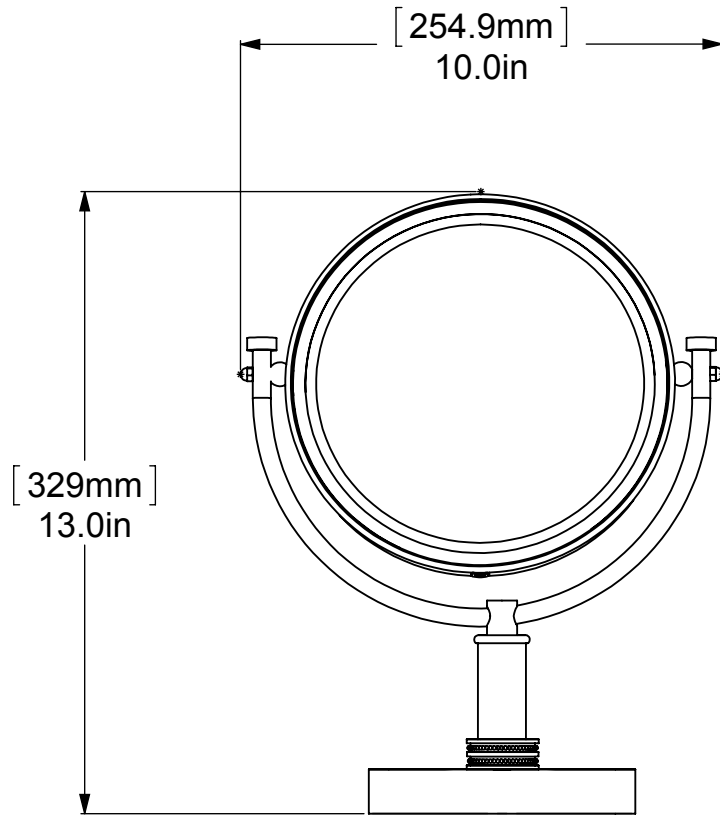

ITEM NO.	P/N	DESCRIPTION	QTY.
1	BSRD-5.5	BASE	1
2	RGDT	HUB	1
3	TU1-2	TUBE	2
4	FTTDS	SUPPORT ROD	1
5	MRUBT-8	MIRROR RING	1
6	BL1TL-12	BALL	2
7	CN8-32	NUT	2
8	CARD-58	CAP	2
9	MROR34-8	OUTSIDE FRAME	1
10	MRIN34-8	INSIDE FRAME	1
11	MIRROR	MIRROR	1

UNLESS OTHERWISE STATED

.X	±.3mm
.XX	±.15mm
.XXX	±.008mm

COPYRIGHT © Allied Brass 2016

THIRD ANGLE PROJECTION

DRAWN	4/8/2016	I.M	MATERIAL:	BRASS	FINISH	TBD
CHECKED	4/8/2016	P.D	DESCRIPTION:		QUANTITY	TBD
APPROVED	4/8/2016	R.A	8 Inch Vanity Top Make-Up Mirror		DRAWING No.	REV
					DM-4D	0
				SCALE	1:4	SHEET: 01 A4