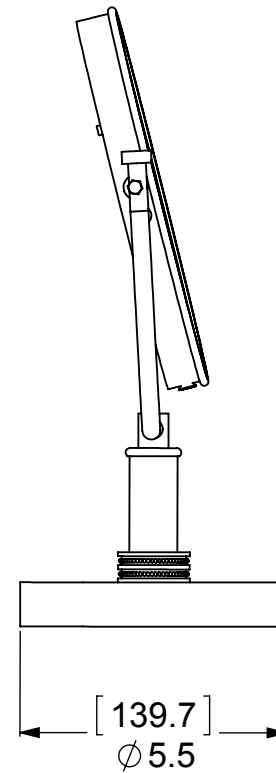

ITEM NO.	P/N	DESCRIPTION	QTY.
1	BSRD-5.5	BASE	1
2	RGDT	HUB	1
3	TU1-2	TUBE	2
4	FTTDS	SUPPORT ROD	1
5	MRUBT-8	MIRROR RING	1
6	BL1TL-12	BALL	2
7	CN8-32	NUT	2
8	CARD-58	CAP	2
9	MROR34-8	OUTSIDE FRAME	1
10	MRIN34-8	INSIDE FRAME	1
11	MIRROR	MIRROR	1

UNLESS OTHERWISE STATED

.X	±.3mm
.XX	±.15mm
.XXX	±.008mm

COPYRIGHT © Allied Brass 2016

THIRD ANGLE PROJECTION

DRAWN	4/8/2016	I.M	MATERIAL:	BRASS	FINISH	TBD
CHECKED	4/8/2016	P.D	DESCRIPTION:		QUANTITY	TBD
APPROVED	4/8/2016	R.A	8 Inch Vanity Top Make-Up Mirror		DRAWING No.	REV
					DM-4D	0
				SCALE	1:4	SHEET: 01 A4