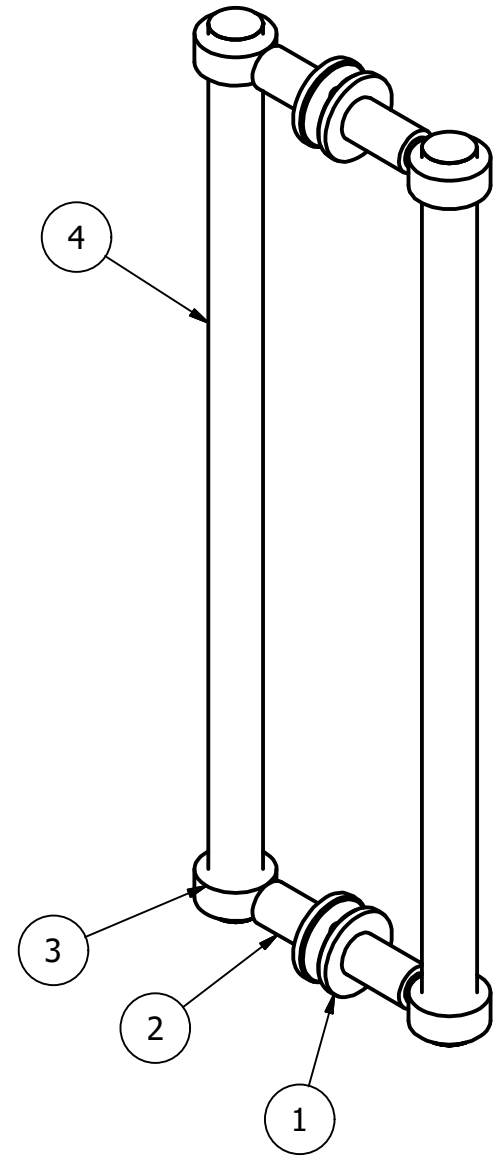

2

1

PARTS LIST

ITEM	QTY	PART NUMBER	DESCRIPTION
1	4	FR-BP	BACKPLATE
2	4	FR-PST	POST
3	4	RGSMT-1	RING WITH NEW SIZE HOLE
4	2	AC1-19	ACRYLIC ROD

B

B

A

A

APPROVED FOR PRODUCTION

By: RICHARD PAUL
Date: 11-13-18

UNLESS OTHERWISE SPECIFIED	
.X	± .3mm
.XX	± .15mm
.XXX	± .008mm

COPYRIGHT @ALLIEDBRASS 2018	DRAWN 11-13-18 IM	MATERIAL: BRASS	FINISH TBD
	CHECKED 11-13-18 P.D.	DESCRIPTION:	QTY TBD
	APPROVED 11-13-18 R.A.	Clearview Collection 18 Inch Back to Back Shower Door Pull with Smooth Accent	DRAWING NO. CV-406-18BB

THIRD ANGLE PROJECTION

SCALE 1.5:1	SHEET: 1 OF 1	REV 0
-------------	---------------	-------

2

1