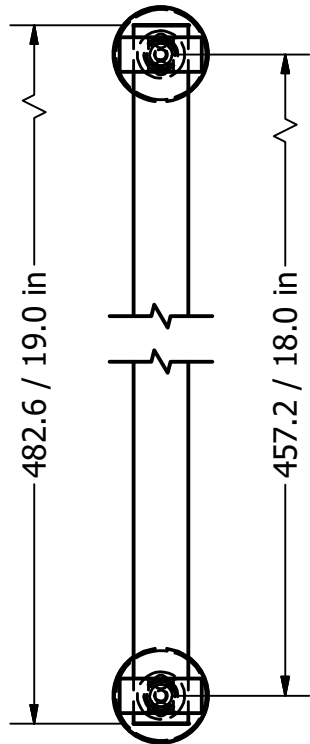

2

1

PARTS LIST

ITEM	QTY	PART NUMBER	DESCRIPTION
1	4	FR-BP	BACKPLATE
2	4	FR-PST	POST
3	4	RGSMT-1	RING WITH NEW SIZE HOLE
4	2	AC1-19	ACRYLIC ROD

B

B

A

A

APPROVED FOR PRODUCTION

By: RICHARD PAUL
Date: 11-13-18

UNLESS OTHERWISE SPECIFIED	
.X	± .3mm
.XX	± .15mm
.XXX	± .008mm

COPYRIGHT @ALLIEDBRASS 2018	DRAWN 11-13-18 IM	MATERIAL: BRASS	FINISH TBD
	CHECKED 11-13-18 P.D.	DESCRIPTION:	QTY TBD
	APPROVED 11-13-18 R.A.	Clearview Collection 18 Inch Back to Back Shower Door Pull with Smooth Accent	DRAWING NO. CV-406-18BB

THIRD ANGLE PROJECTION

SCALE 1.5:1	SHEET: 1 OF 1	REV 0
-------------	---------------	-------

2

1