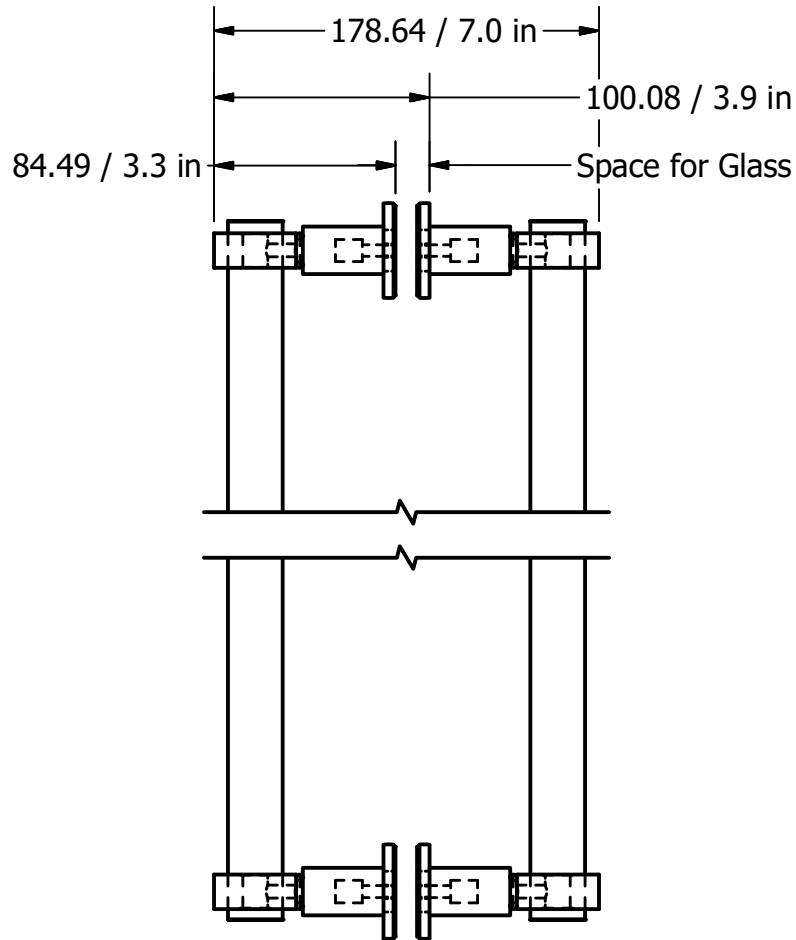

2

1

PARTS LIST

ITEM	QTY	PART NUMBER	DESCRIPTION
1	4	FR-BP	BACKPLATE
2	4	FR-PST	POST
3	4	RGSMT-1	RING WITH NEW SIZE HOLE
4	2	AC1-19	ACRYLIC ROD

B

B

A

A

APPROVED FOR PRODUCTION

By: RICHARD PAUL
Date: 11-13-18

UNLESS OTHERWISE SPECIFIED	
.X	± .3mm
.XX	± .15mm
.XXX	± .008mm

COPYRIGHT @ALLIEDBRASS 2018	DRAWN 11-13-18 IM	MATERIAL: BRASS	FINISH TBD
	CHECKED 11-13-18 P.D.	DESCRIPTION:	QTY TBD
	APPROVED 11-13-18 R.A.	Clearview Collection 18 Inch Back to Back Shower Door Pull with Smooth Accent	DRAWING NO. CV-406-18BB

THIRD ANGLE PROJECTION

SCALE 1.5:1	SHEET: 1 OF 1	REV 0
-------------	---------------	-------

2

1