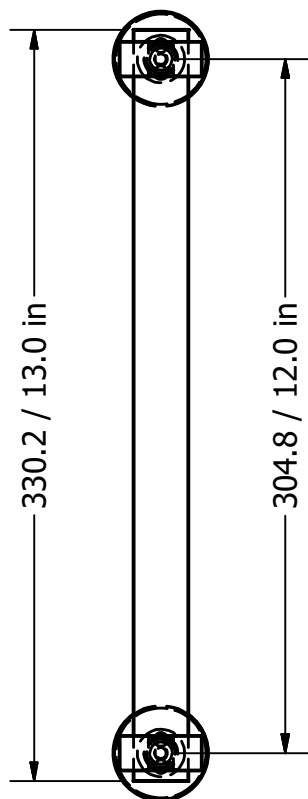

## PARTS LIST

ITEM	QTY	PART NUMBER	DESCRIPTION
1	4	FR-BP	BACKPLATE
2	4	FR-PST	POST
3	4	RGSMT-1	RING WITH NEW SIZE HOLE
4	2	AC1-13	ACRYLIC ROD

UNLESS OTHERWISE SPECIFIED

.X	± .3mm
.XX	± .15mm
.XXX	± .008mm

COPYRIGHT @ALLIEDBRASS 2018

THIRD ANGLE PROJECTION

DRAWN	11-13-18	IM
CHECKED	11-13-18	P.D.
APPROVED	11-13-18	R.A.

MATERIAL: BRASS

DESCRIPTION:

Clearview Collection  
12 Inch Back to Back Shower Door Pull  
with Smooth Accent

FINISH	TBD
QTY	TBD
DRAWING NO.	REV
CV-406-12BB	0
SCALE	1.5:1 SHEET: 1 OF 1 A4

APPROVED FOR PRODUCTION

By: RICHARD PAUL  
Date: 11-13-18

2

1