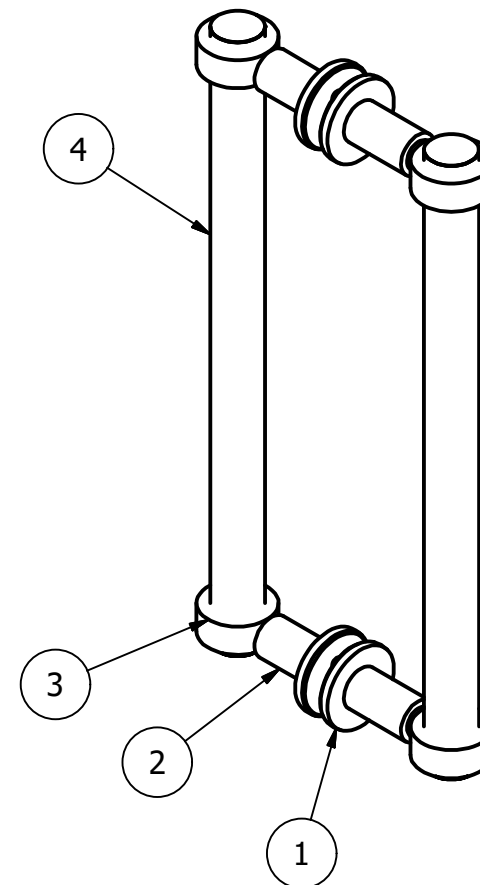

## PARTS LIST

ITEM	QTY	PART NUMBER	DESCRIPTION
1	4	FR-BP	BACKPLATE
2	4	FR-PST	POST
3	4	RGSMT-1	RING WITH NEW SIZE HOLE
4	2	AC1-13	ACRYLIC ROD

UNLESS OTHERWISE SPECIFIED

.X	± .3mm
.XX	± .15mm
.XXX	± .008mm

COPYRIGHT @ALLIEDBRASS 2018

THIRD ANGLE PROJECTION

DRAWN	11-13-18	IM
CHECKED	11-13-18	P.D.
APPROVED	11-13-18	R.A.

MATERIAL: BRASS

DESCRIPTION:

Clearview Collection  
12 Inch Back to Back Shower Door Pull  
with Smooth Accent

FINISH	TBD
QTY	TBD
DRAWING NO.	REV
CV-406-12BB	0
SCALE	1.5:1 SHEET: 1 OF 1 A4

APPROVED FOR PRODUCTION

By: RICHARD PAUL  
Date: 11-13-18

2

1