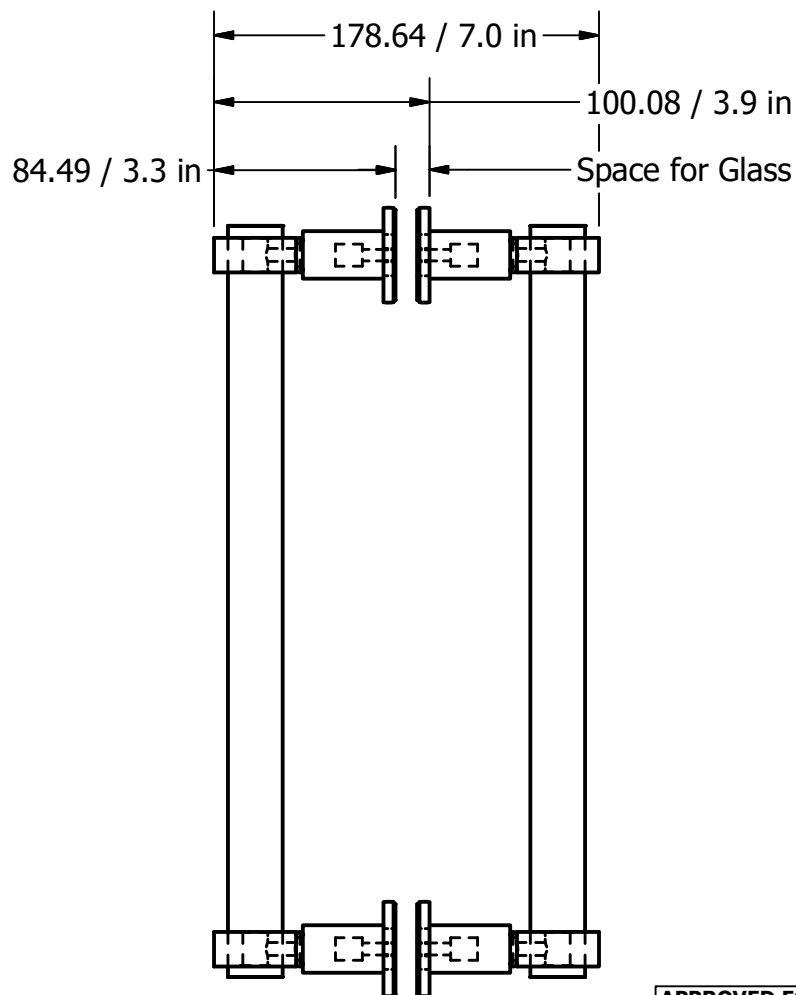

## PARTS LIST

ITEM	QTY	PART NUMBER	DESCRIPTION
1	4	FR-BP	BACKPLATE
2	4	FR-PST	POST
3	4	RGSMT-1	RING WITH NEW SIZE HOLE
4	2	AC1-13	ACRYLIC ROD

UNLESS OTHERWISE SPECIFIED

.X	± .3mm
.XX	± .15mm
.XXX	± .008mm

COPYRIGHT @ALLIEDBRASS 2018

THIRD ANGLE PROJECTION

DRAWN	11-13-18	IM
CHECKED	11-13-18	P.D.
APPROVED	11-13-18	R.A.

MATERIAL: BRASS

DESCRIPTION:

Clearview Collection  
12 Inch Back to Back Shower Door Pull  
with Smooth Accent

FINISH	TBD
QTY	TBD
DRAWING NO.	REV
CV-406-12BB	0
SCALE	1.5:1 SHEET: 1 OF 1 A4

APPROVED FOR PRODUCTION

By: RICHARD PAUL  
Date: 11-13-18

2

1