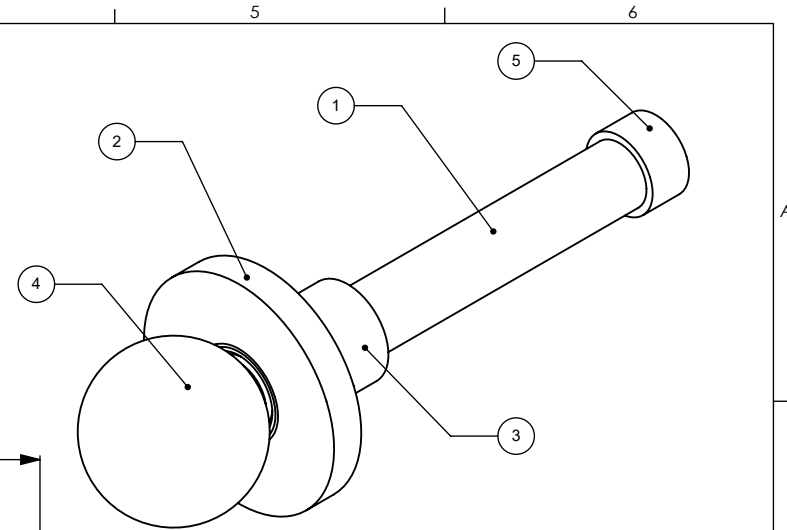

ITEM NO.	PART NUMBER	DESCRIPTION	
1	BRZZ234-3	PULL OUT HOOK BAR	1
2	RSZZ-2	2" FLAT ROSETTE	1
3	HUZZ234-3	PULL OUT HOOK HOUSING TUBE	1
4	BLAC-1.25	1 1/4" BALL	1
5	CARD-58	5/8" ROUND CAP	1
6	MP-234	G. ROD FLANGE	1

UNLESS OTHERWISE STATED	
.X	±.3mm
.XX	±.15mm
.XXX	±.008mm

COPYRIGHT © Allied Brass 2022

THIRD ANGLE PROJECTION

DRAWN	6/28/2022	I.M
CHECKED	6/28/2022	P.D
APPROVED	6/28/2022	R.A

MATERIAL: BRASS
 DESCRIPTION: CLEARVIEW
 PULL OUT WALL HOOK

NOTE:
 1. UNIT IS IN MM.

FINISH	TBD
QUANTITY	TBD
DRAWING No.	REV
CV-22-Specification	0
SCALE	1.25:1
SHEET: 01	A4