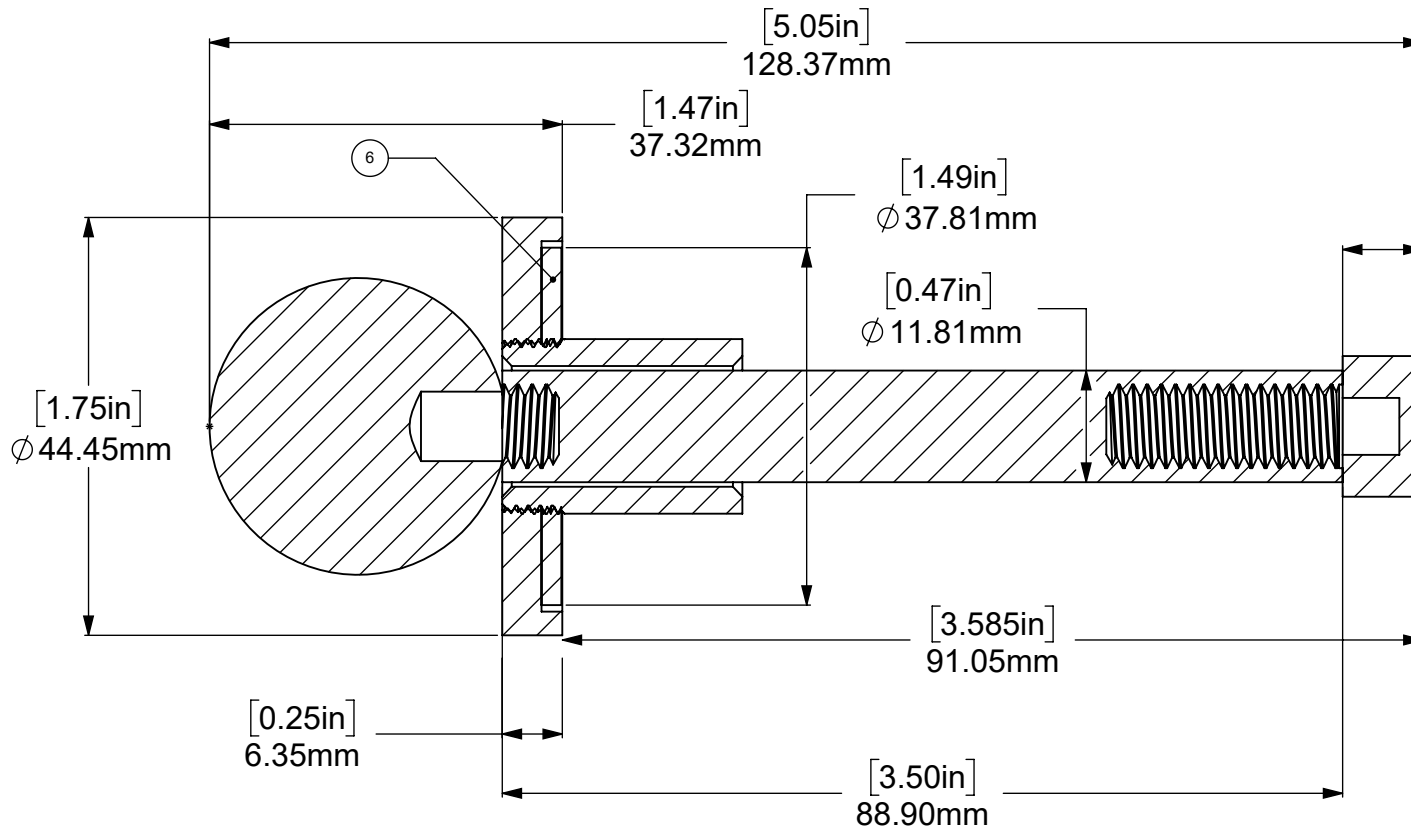

ITEM NO.	PART NUMBER	DESCRIPTION	
1	BRZZ234-3	PULL OUT HOOK BAR	1
2	RSZZ-2	2" FLAT ROSETTE	1
3	HUZZ234-3	PULL OUT HOOK HOUSING TUBE	1
4	BLAC-1.25	1 1/4" BALL	1
5	CARD-58	5/8" ROUND CAP	1
6	MP-234	G. ROD FLANGE	1

UNLESS OTHERWISE STATED	
.X	±.3mm
.XX	±.15mm
.XXX	±.008mm

COPYRIGHT © Allied Brass 2022

THIRD ANGLE PROJECTION

DRAWN	6/28/2022	I.M
CHECKED	6/28/2022	P.D
APPROVED	6/28/2022	R.A

MATERIAL: BRASS
 DESCRIPTION: CLEARVIEW
 PULL OUT WALL HOOK

NOTE:
 1. UNIT IS IN MM.

FINISH	TBD
QUANTITY	TBD
DRAWING No.	REV
CV-22-Specification	0
SCALE	1.25:1
SHEET: 01	A4