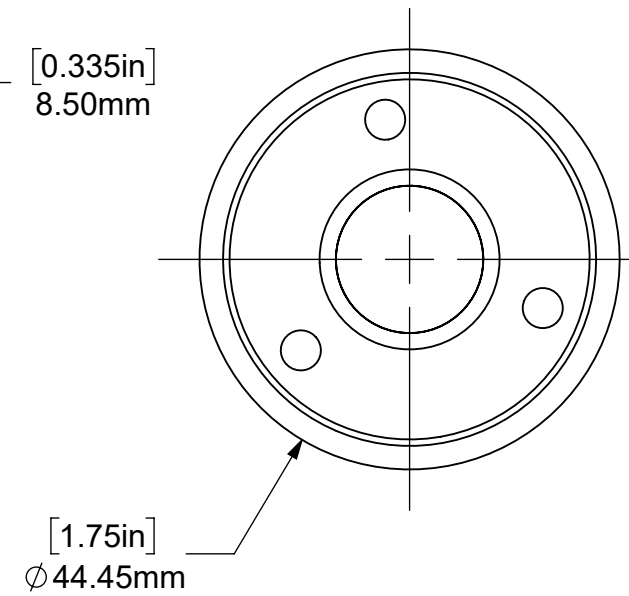

ITEM NO.	PART NUMBER	DESCRIPTION	
1	BRZZ234-3	PULL OUT HOOK BAR	1
2	RSZZ-2	2" FLAT ROSETTE	1
3	HUZZ234-3	PULL OUT HOOK HOUSING TUBE	1
4	BLAC-1.25	1 1/4" BALL	1
5	CARD-58	5/8" ROUND CAP	1
6	MP-234	G. ROD FLANGE	1

UNLESS OTHERWISE STATED	
.X	±.3mm
.XX	±.15mm
.XXX	±.008mm

COPYRIGHT © Allied Brass 2022

THIRD ANGLE PROJECTION

DRAWN	6/28/2022	I.M
CHECKED	6/28/2022	P.D
APPROVED	6/28/2022	R.A

MATERIAL: BRASS
 DESCRIPTION: CLEARVIEW
 PULL OUT WALL HOOK

NOTE:
 1. UNIT IS IN MM.

FINISH	TBD
QUANTITY	TBD
DRAWING No.	REV
CV-22-Specification	0
SCALE	1.25:1
SHEET: 01	A4