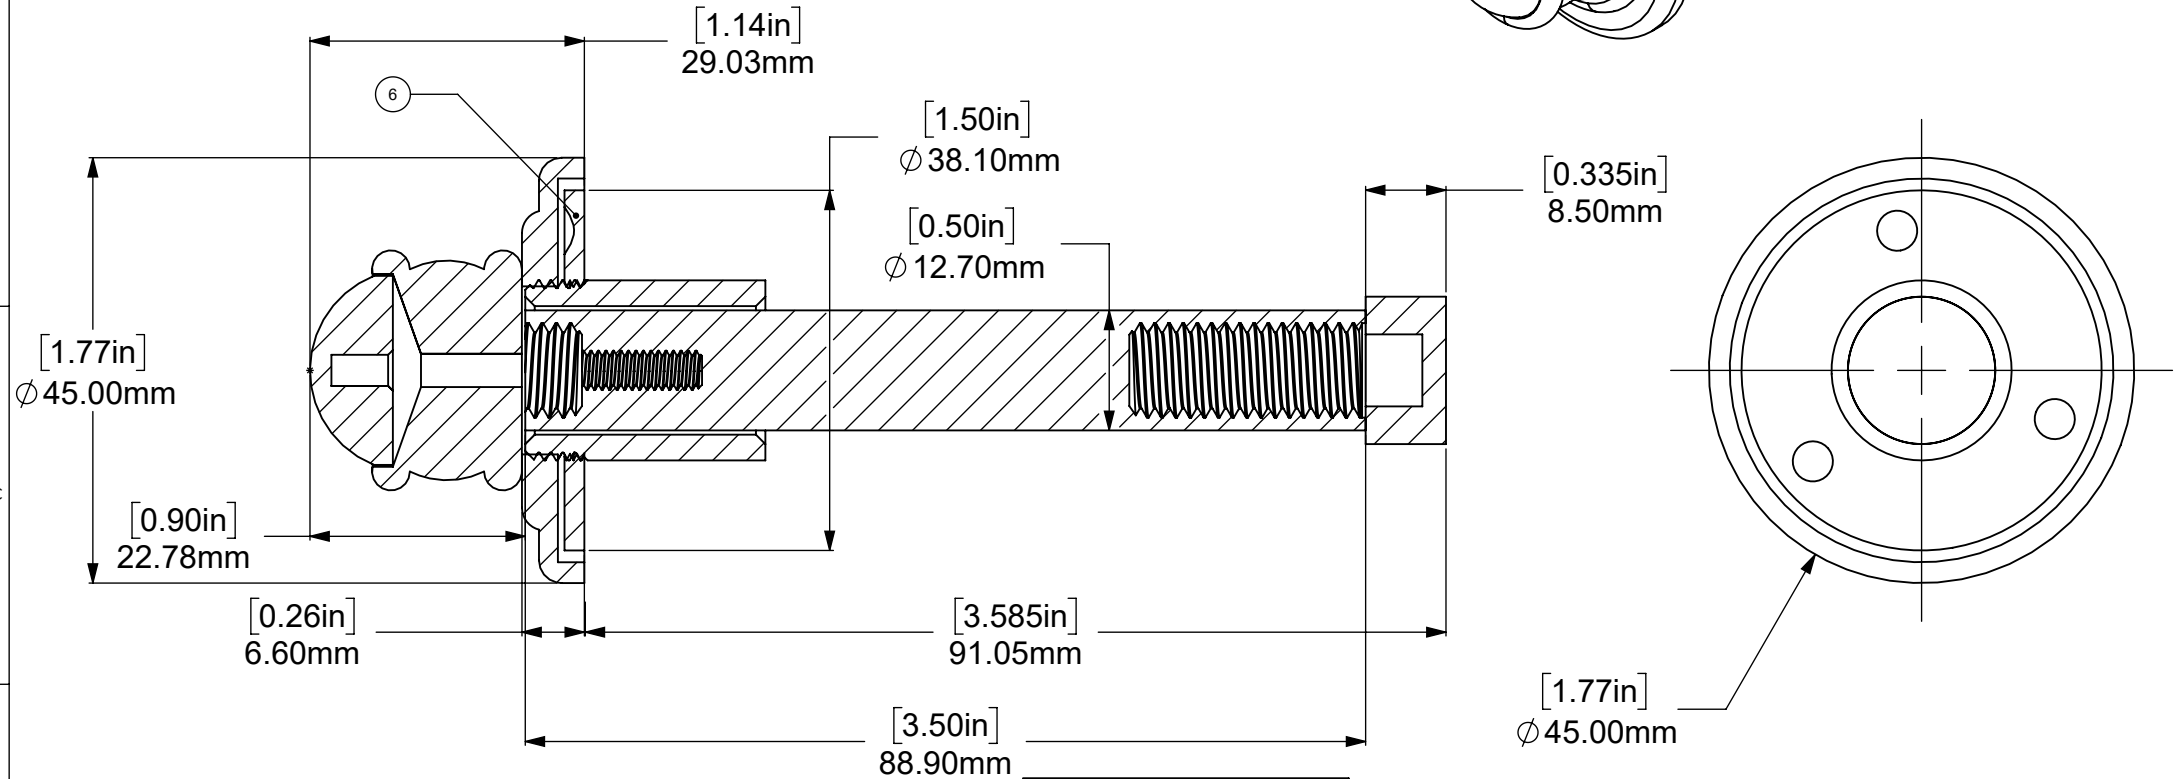

ITEM NO.	PART NUMBER	DESCRIPTION	
1	BRZZ234-3	PULL OUT HOOK BAR	1
2	CLZZ-1.75	1.75" CL ROSETTE	1
3	HUZZ234-3	PULL OUT HOOK HOUSING TUBE	1
4	KBBD-34	CAROLINA HOOK KNOB	1
5	CARD-58	5/8" ROUND CAP	1
6	MP-234	G. ROD FLANGE	1
7	CL-CAP	CAROLINA CAP	1

APPROVED FOR PRODUCTION
 By: RICHARD PAUL
 Date: 2-25-2022

NOTE:
 1. UNIT IS IN MM.

UNLESS OTHERWISE STATED	
.X	±.3mm
.XX	±.15mm
.XXX	±.008mm

COPYRIGHT © Allied Brass 2022

DRAWN	2/24/2022	I.M
CHECKED	2/24/2022	P.D
APPROVED	2/24/2022	R.A

MATERIAL: BRASS
 DESCRIPTION: CAROLINA RETRACTABLE WALL HOOK

FINISH	TBD
QUANTITY	TBD
DRAWING No.	REV
CL-22-Specification	0
SCALE	1.25:1
SHEET: 01	A4