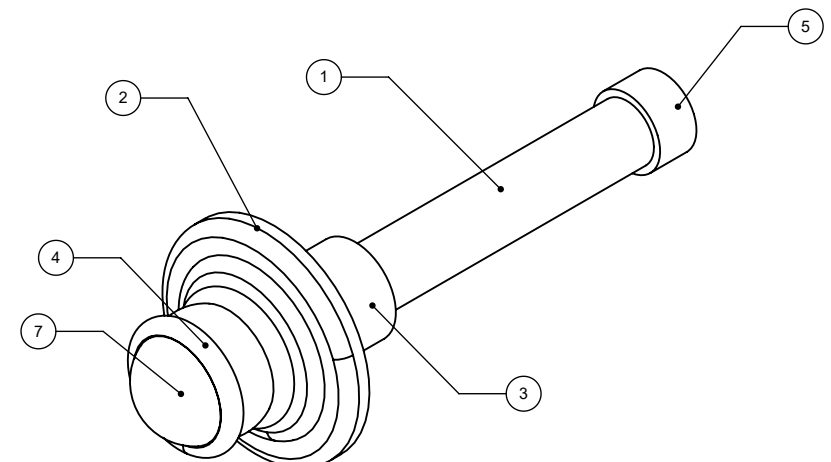

ITEM NO.	PART NUMBER	DESCRIPTION	
1	BRZZ234-3	PULL OUT HOOK BAR	1
2	CLZZ-1.75	1.75" CL ROSETTE	1
3	HUZZ234-3	PULL OUT HOOK HOUSING TUBE	1
4	KBBD-34	CAROLINA HOOK KNOB	1
5	CARD-58	5/8" ROUND CAP	1
6	MP-234	G. ROD FLANGE	1
7	CL-CAP	CAROLINA CAP	1

MATERIAL: BRASS
 DESCRIPTION: CAROLINA RETRACTABLE WALL HOOK

FINISH	TBD
QUANTITY	TBD
DRAWING No.	REV
CL-22-Specification	0
SCALE	1.25:1
SHEET: 01	A4