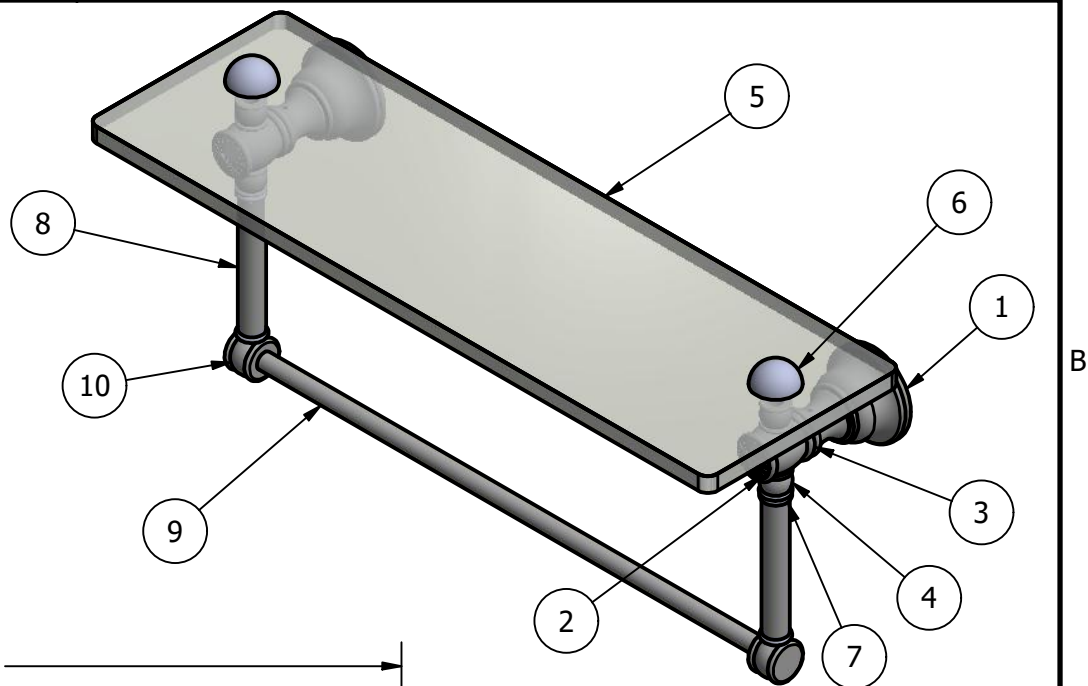

PARTS LIST			
ITEM	QTY	PART NUMBER	DESCRIPTION
1	2	TBBS-2	BACKPLATE
2	2	CRYSTCAP-20	CRYSTAL CAP
3	2	RGPS-2	CAP
4	4	PSRD-58	HUB
5	1	GLRT-16	16" GLASS
6	2	CAHR-1	CAP
7	4	CRRD-12	CHECK RING
8	2	TU12-3	TUBE
9	1	TU12-13.5	TUBE
10	2	CLHB2T-78	HUB

UNLESS OTHERWISE SPECIFIED	
.X	± .3mm
.XX	± .15mm
.XXX	± .008mm

UNIT IS IN MM.

DRAWN	10-30-19	IM
CHECKED	10-30-19	P.D.
APPROVED	10-30-19	R.A.

THIRD ANGLE PROJECTION

MATERIAL:	BRASS
DESCRIPTION:	Carolina Crystal Collection 16 Inch Glass Shelf with Integrated Towel Bar