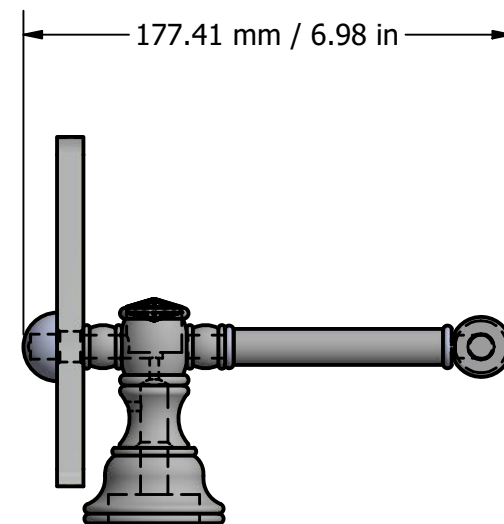

PARTS LIST			
ITEM	QTY	PART NUMBER	DESCRIPTION
1	2	TBBS-2	BACKPLATE
2	2	CRYSTCAP-20	CRYSTAL CAP
3	2	RGPS-2	CAP
4	4	PSRD-58	HUB
5	1	GLRT-16	16" GLASS
6	2	CAHR-1	CAP
7	4	CRRD-12	CHECK RING
8	2	TU12-3	TUBE
9	1	TU12-13.5	TUBE
10	2	CLHB2T-78	HUB

UNLESS OTHERWISE SPECIFIED	
.X	± .3mm
.XX	± .15mm
.XXX	± .008mm

UNIT IS IN MM.

DRAWN	10-30-19	IM
CHECKED	10-30-19	P.D.
APPROVED	10-30-19	R.A.

THIRD ANGLE PROJECTION

MATERIAL:	BRASS
DESCRIPTION:	Carolina Crystal Collection 16 Inch Glass Shelf with Integrated Towel Bar

**APPROVED FOR PRODUCTION**

By: RICHARD PAUL  
Date: 10-30-19

FINISH	TBD
QTY	TBD
DRAWING NO.	REV
CC-1-16-TB	0
SCALE	1.5:1 SHEET: 1 OF 1 A4