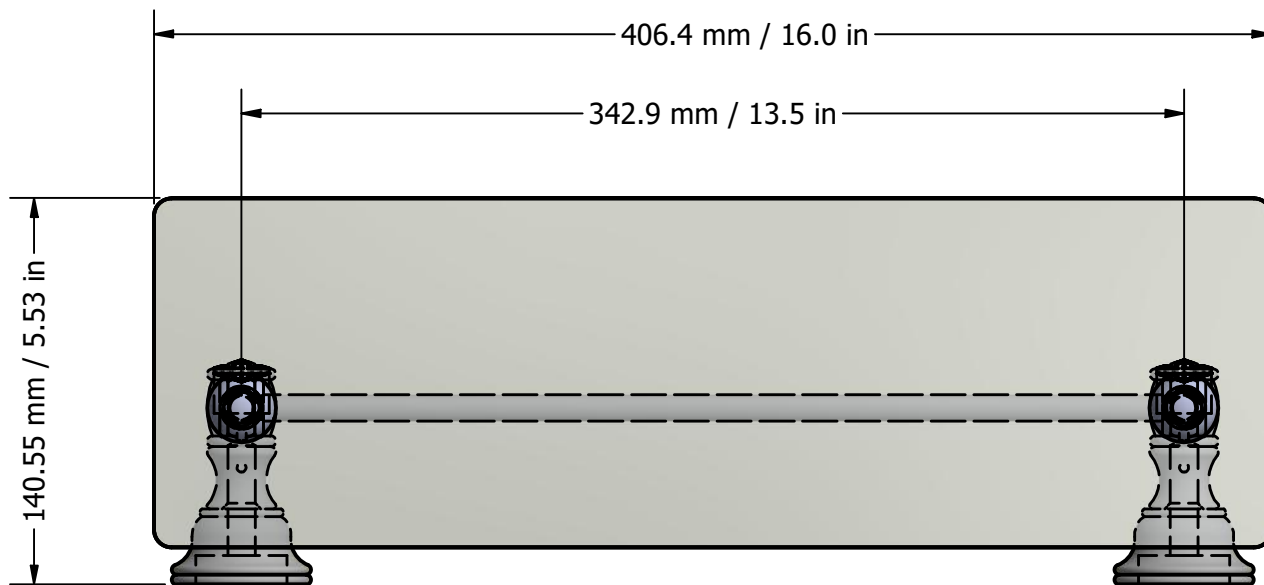

PARTS LIST			
ITEM	QTY	PART NUMBER	DESCRIPTION
1	2	TBBS-2	BACKPLATE
2	2	CRYSTCAP-20	CRYSTAL CAP
3	2	RGPS-2	CAP
4	4	PSRD-58	HUB
5	1	GLRT-16	16" GLASS
6	2	CAHR-1	CAP
7	4	CRRD-12	CHECK RING
8	2	TU12-3	TUBE
9	1	TU12-13.5	TUBE
10	2	CLHB2T-78	HUB

UNLESS OTHERWISE SPECIFIED	
.X	± .3mm
.XX	± .15mm
.XXX	± .008mm

UNIT IS IN MM.

DRAWN	10-30-19	IM
CHECKED	10-30-19	P.D.
APPROVED	10-30-19	R.A.

THIRD ANGLE PROJECTION

MATERIAL:	BRASS
DESCRIPTION:	Carolina Crystal Collection 16 Inch Glass Shelf with Integrated Towel Bar

**APPROVED FOR PRODUCTION**

By: RICHARD PAUL  
Date: 10-30-19

FINISH	TBD
QTY	TBD
DRAWING NO.	REV
CC-1-16-TB	0
SCALE	1.5:1 SHEET: 1 OF 1 A4