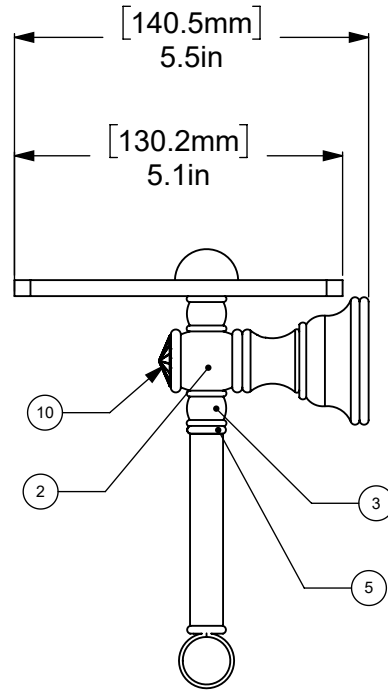

ITEM #	PART NO.	DESCRIPTION	QTY
1	TBBS-2-UN	BACKPLATE	2
2	RGPS-2-UN	POST	2
3	PSRD-58-UN	HUB	4
4	CAHR-1-UN	CAP	2
5	CRRD-12-UN	CK RING	4
6	TU12-3-UN	TUBE	2
7	CLHB2T-78-UN	HUB	2
8	RLB-L-UN	ROLLER - LEFT	1
9	RLB-R-UN	ROLLER - RIGHT	1
10	CRYSTCAP-20	CRYSTAL CAP	2
11	GL-24	GLASS SHELF	1

UNLESS OTHERWISE STATED

.X	±.3mm
.XX	±.15mm
.XXX	±.008mm

COPYRIGHT © Allied Brass 2022

DRAWN	5/25/2022	I.M	MATERIAL:	BRASS	FINISH	TBD
CHECKED	5/25/2022	R.P	DESCRIPTION:		QUANTITY	TBD
APPROVED	5/25/2022	R.A	CAROLINA CRYSTAL 2 POST T.P. HLDR W/ GLASS SHELF		DRAWING No.	REV
				CC-GLT-24	0	
				SCALE	1:3	SHEET: 01 A4