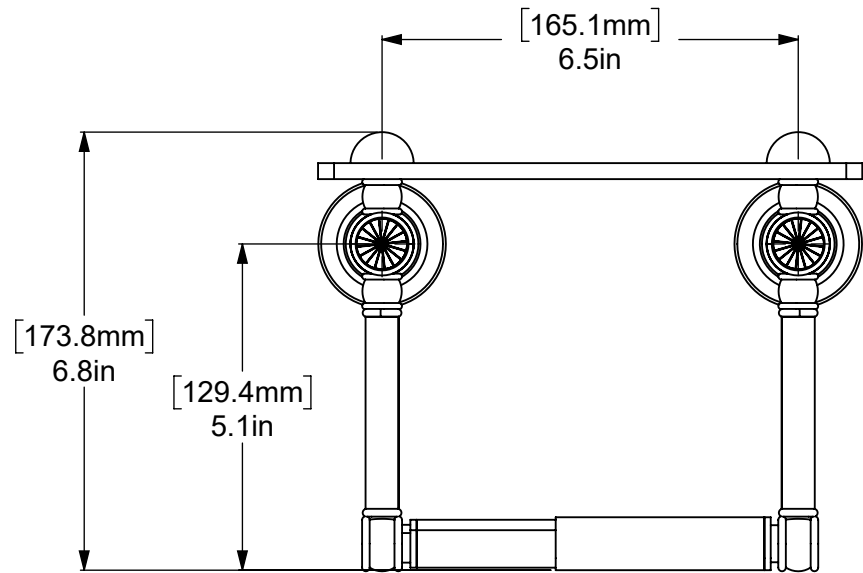

ITEM #	PART NO.	DESCRIPTION	QTY
1	TBBS-2-UN	BACKPLATE	2
2	RGPS-2-UN	POST	2
3	PSRD-58-UN	HUB	4
4	CAHR-1-UN	CAP	2
5	CRRD-12-UN	CK RING	4
6	TU12-3-UN	TUBE	2
7	CLHB2T-78-UN	HUB	2
8	RLB-L-UN	ROLLER - LEFT	1
9	RLB-R-UN	ROLLER - RIGHT	1
10	CRYSTCAP-20	CRYSTAL CAP	2
11	GL-24	GLASS SHELF	1

UNLESS OTHERWISE STATED

.X	±.3mm
.XX	±.15mm
.XXX	±.008mm

COPYRIGHT © Allied Brass 2022

DRAWN	5/25/2022	I.M	MATERIAL:	BRASS	FINISH	TBD
CHECKED	5/25/2022	R.P	DESCRIPTION:		QUANTITY	TBD
APPROVED	5/25/2022	R.A	CAROLINA CRYSTAL 2 POST T.P. HLDR W/ GLASS SHELF		DRAWING No.	REV
				CC-GLT-24	0	
				SCALE	1:3	SHEET: 01 A4