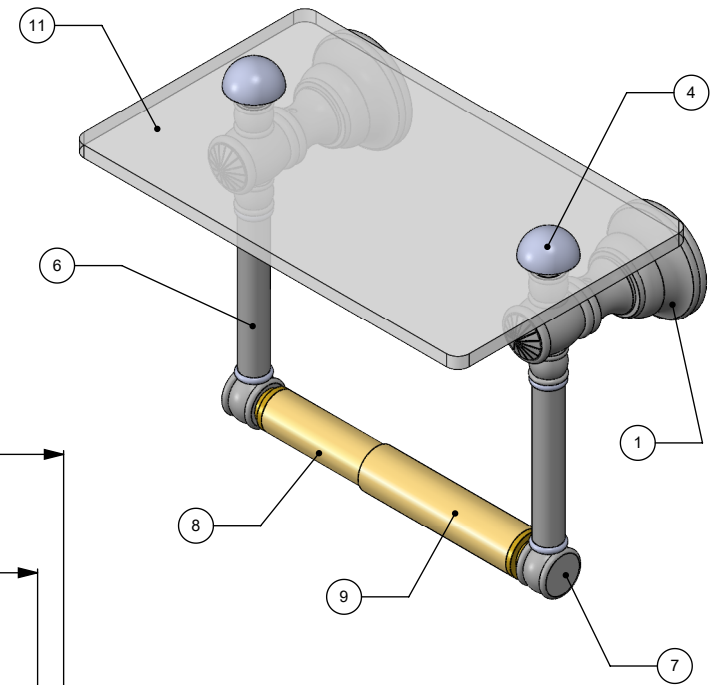

ITEM #	PART NO.	DESCRIPTION	QTY
1	TBBS-2-UN	BACKPLATE	2
2	RGPS-2-UN	POST	2
3	PSRD-58-UN	HUB	4
4	CAHR-1-UN	CAP	2
5	CRRD-12-UN	CK RING	4
6	TU12-3-UN	TUBE	2
7	CLHB2T-78-UN	HUB	2
8	RLB-L-UN	ROLLER - LEFT	1
9	RLB-R-UN	ROLLER - RIGHT	1
10	CRYSTCAP-20	CRYSTAL CAP	2
11	GL-24	GLASS SHELF	1

UNLESS OTHERWISE STATED

.X	±.3mm
.XX	±.15mm
.XXX	±.008mm

COPYRIGHT © Allied Brass 2022

DRAWN	5/25/2022	I.M	MATERIAL:	BRASS	FINISH	TBD
CHECKED	5/25/2022	R.P	DESCRIPTION:		QUANTITY	TBD
APPROVED	5/25/2022	R.A	CAROLINA CRYSTAL 2 POST T.P. HLDR W/ GLASS SHELF		DRAWING No.	REV
				CC-GLT-24	0	
				SCALE	1:3	SHEET: 01 A4