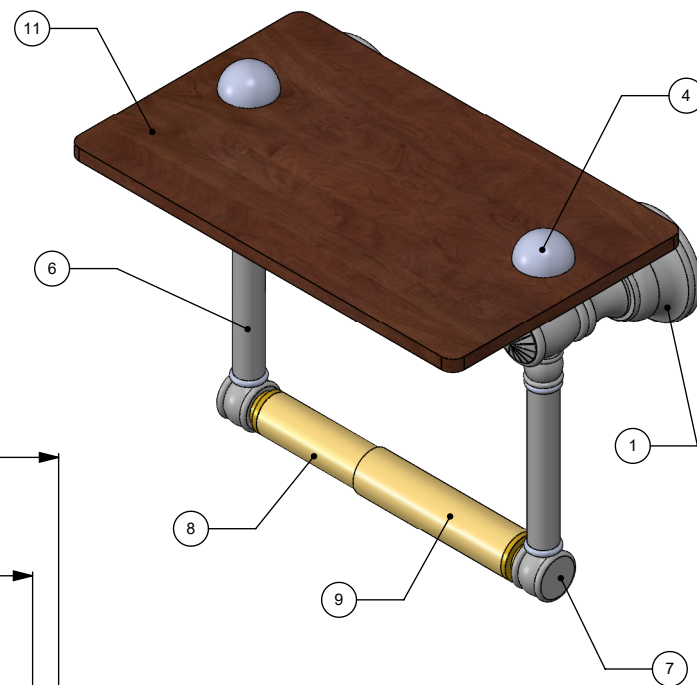

ITEM #	PART NO.	DESCRIPTION	QTY
1	TBBS-2-UN	BACKPLATE	2
2	RGPS-2-UN	POST	2
3	PSRD-58-UN	HUB	4
4	CAHR-1-UN	CAP	2
5	CRRD-12-UN	CK RING	4
6	TU12-3-UN	TUBE	2
7	CLHB2T-78-UN	HUB	2
8	RLB-L-UN	ROLLER - LEFT	1
9	RLB-R-UN	ROLLER - RIGHT	1
10	CRYSTCAP-20	CRYSTAL CAP	2
11	IRWRT-8-2	WOOD SHELF	1

UNLESS OTHERWISE STATED

.X	±.3mm
.XX	±.15mm
.XXX	±.008mm

COPYRIGHT © Allied Brass 2022

THIRD ANGLE PROJECTION

DRAWN	5/25/2022	I.M
CHECKED	5/25/2022	R.P
APPROVED	5/25/2022	R.A

MATERIAL:	BRASS
DESCRIPTION:	CAROLINA CRYSTAL 2 POST T.P. HLDR W/ WOOD SHELF

FINISH	TBD
QUANTITY	TBD
DRAWING No.	REV
CC-GLT-24-IRW	0
SCALE	1:3 SHEET: 01 A4