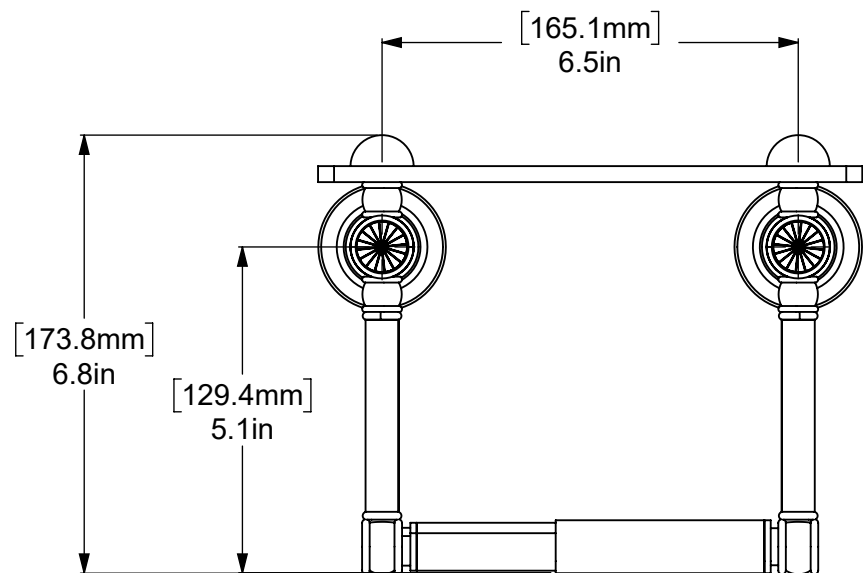

ITEM #	PART NO.	DESCRIPTION	QTY
1	TBBS-2-UN	BACKPLATE	2
2	RGPS-2-UN	POST	2
3	PSRD-58-UN	HUB	4
4	CAHR-1-UN	CAP	2
5	CRRD-12-UN	CK RING	4
6	TU12-3-UN	TUBE	2
7	CLHB2T-78-UN	HUB	2
8	RLB-L-UN	ROLLER - LEFT	1
9	RLB-R-UN	ROLLER - RIGHT	1
10	CRYSTCAP-20	CRYSTAL CAP	2
11	IRWRT-8-2	WOOD SHELF	1

UNLESS OTHERWISE STATED

.X	±.3mm
.XX	±.15mm
.XXX	±.008mm

COPYRIGHT © Allied Brass 2022

THIRD ANGLE PROJECTION

DRAWN	5/25/2022	I.M
CHECKED	5/25/2022	R.P
APPROVED	5/25/2022	R.A

MATERIAL:	BRASS
DESCRIPTION:	CAROLINA CRYSTAL 2 POST T.P. HLDR W/ WOOD SHELF

FINISH	TBD
QUANTITY	TBD
DRAWING No.	REV
CC-GLT-24-IRW	0
SCALE	1:3 SHEET: 01 A4