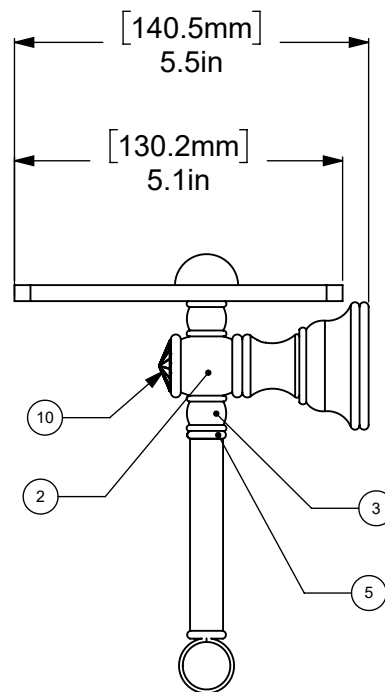

ITEM #	PART NO.	DESCRIPTION	QTY
1	TBBS-2-UN	BACKPLATE	2
2	RGPS-2-UN	POST	2
3	PSRD-58-UN	HUB	4
4	CAHR-1-UN	CAP	2
5	CRRD-12-UN	CK RING	4
6	TU12-3-UN	TUBE	2
7	CLHB2T-78-UN	HUB	2
8	RLB-L-UN	ROLLER - LEFT	1
9	RLB-R-UN	ROLLER - RIGHT	1
10	CRYSTCAP-20	CRYSTAL CAP	2
11	IRWRT-8-2	WOOD SHELF	1

UNLESS OTHERWISE STATED

.X	±.3mm
.XX	±.15mm
.XXX	±.008mm

COPYRIGHT © Allied Brass 2022

THIRD ANGLE PROJECTION

DRAWN	5/25/2022	I.M
CHECKED	5/25/2022	R.P
APPROVED	5/25/2022	R.A

MATERIAL:	BRASS
DESCRIPTION:	CAROLINA CRYSTAL 2 POST T.P. HLDR W/ WOOD SHELF

FINISH	TBD
QUANTITY	TBD
DRAWING No.	REV
CC-GLT-24-IRW	0
SCALE	1:3 SHEET: 01 A4