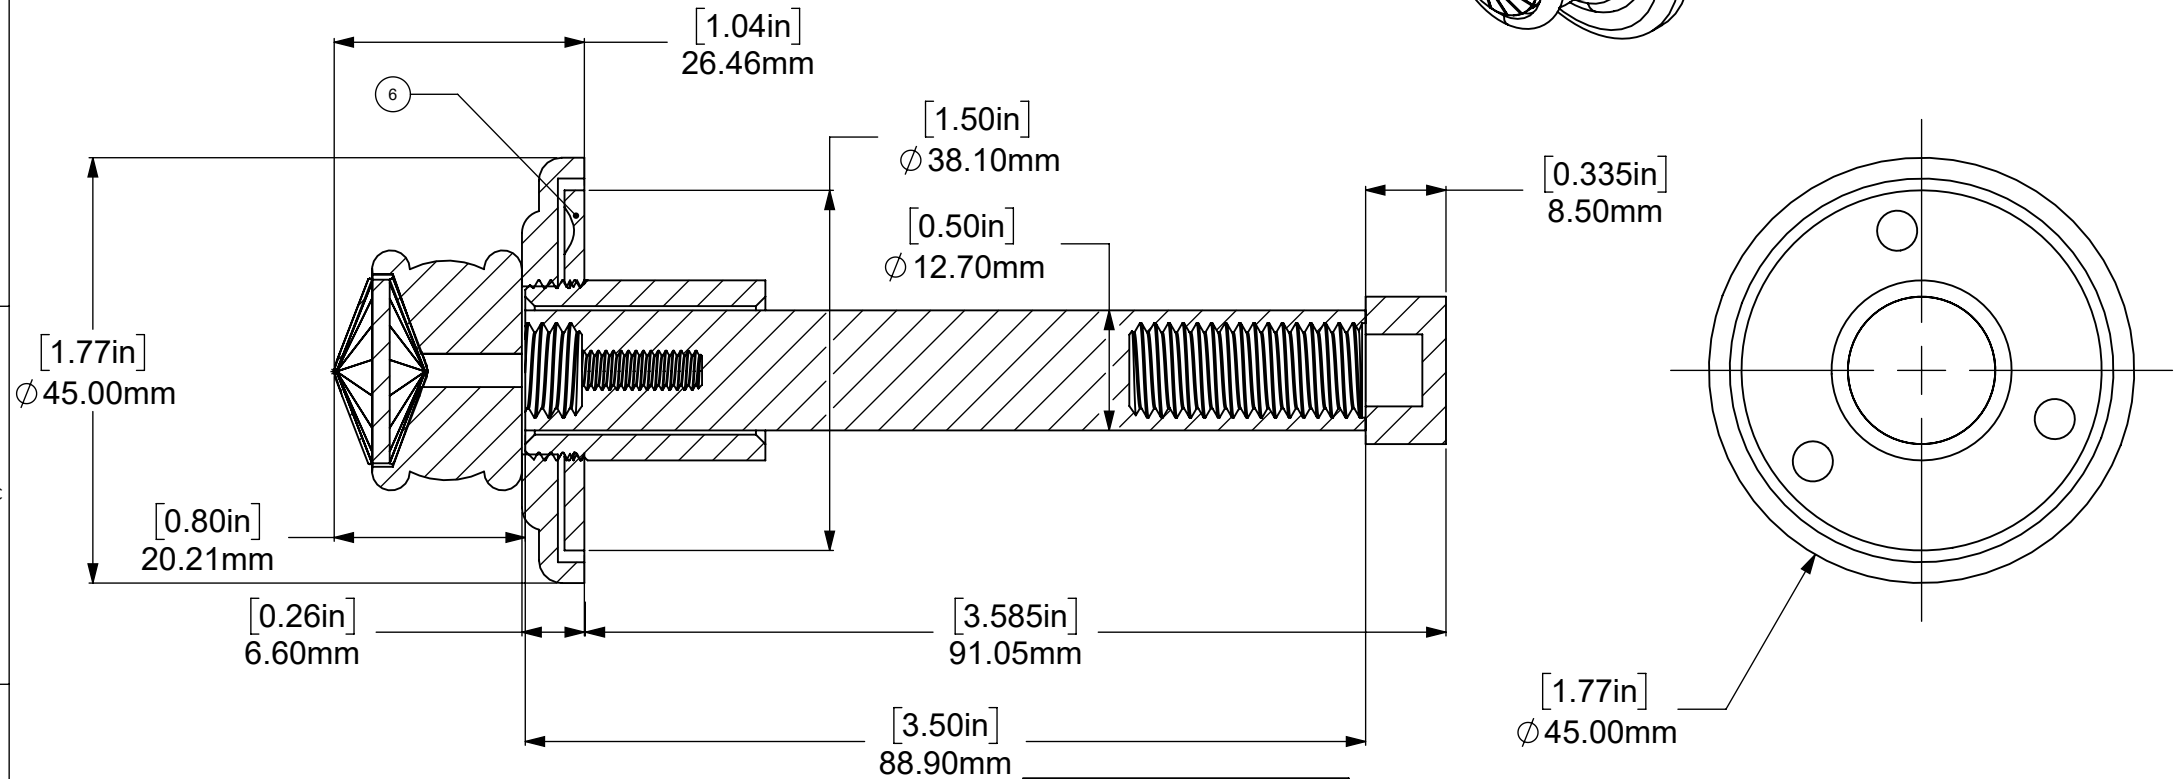

ITEM NO.	PART NUMBER	DESCRIPTION	
1	BRZZ234-3	PULL OUT HOOK BAR	1
2	CLZZ-1.75	1.75" CL ROSETTE	1
3	HUZZ234-3	PULL OUT HOOK HOUSING TUBE	1
4	KBBD-34	CAROLINA HOOK KNOB	1
5	CARD-58	5/8" ROUND CAP	1
6	MP-234	G. ROD FLANGE	1
7	CRYSTCAP-20	CAROLINA CRYSTAL CAP	1

APPROVED FOR PRODUCTION
 By: RICHARD PAUL
 Date: 2-25-2022

NOTE:
 1. UNIT IS IN MM.

UNLESS OTHERWISE STATED	
.X	±.3mm
.XX	±.15mm
.XXX	±.008mm

COPYRIGHT © Allied Brass 2022

DRAWN	2/24/2022	I.M	MATERIAL:	BRASS		FINISH	TBD
CHECKED	2/24/2022	P.D	DESCRIPTION:	CAROLINA CRYSTAL RETRACTABLE WALL HOOK		QUANTITY	TBD
APPROVED	2/24/2022	R.A				DRAWING No.	REV
					CC-22-Specification		0
					SCALE	1.25:1	SHEET: 01