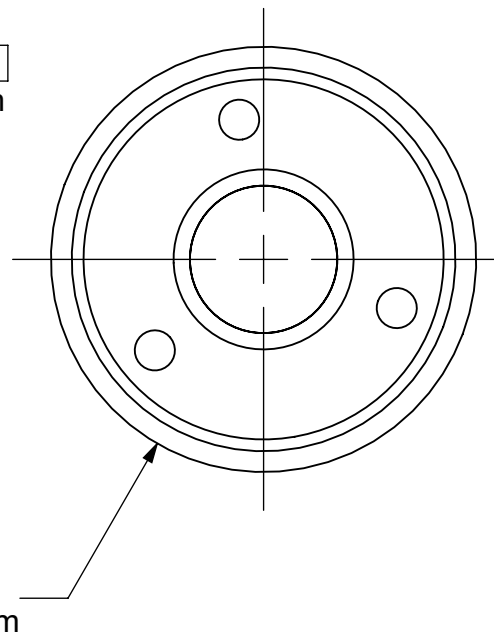

ITEM NO.	PART NUMBER	DESCRIPTION	
1	BRZZ234-3	PULL OUT HOOK BAR	1
2	CLZZ-1.75	1.75" CL ROSETTE	1
3	HUZZ234-3	PULL OUT HOOK HOUSING TUBE	1
4	KBBD-34	CAROLINA HOOK KNOB	1
5	CARD-58	5/8" ROUND CAP	1
6	MP-234	G. ROD FLANGE	1
7	CRYSTCAP-20	CAROLINA CRYSTAL CAP	1

APPROVED FOR PRODUCTION
 By: RICHARD PAUL
 Date: 2-25-2022

NOTE:
 1. UNIT IS IN MM.

UNLESS OTHERWISE STATED	
.X	±.3mm
.XX	±.15mm
.XXX	±.008mm

COPYRIGHT © Allied Brass 2022

DRAWN	2/24/2022	I.M	MATERIAL:	BRASS		FINISH	TBD
CHECKED	2/24/2022	P.D	DESCRIPTION:	CAROLINA CRYSTAL RETRACTABLE WALL HOOK		QUANTITY	TBD
APPROVED	2/24/2022	R.A				DRAWING No.	REV
					CC-22-Specification		0
					SCALE	1.25:1	SHEET: 01