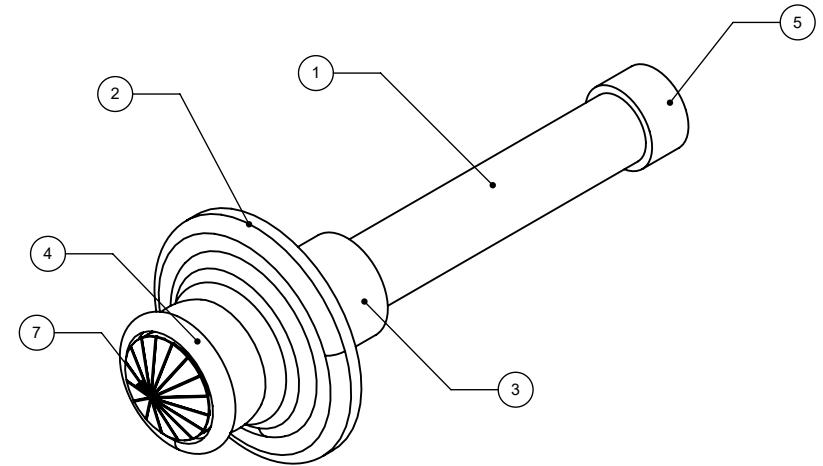

ITEM NO.	PART NUMBER	DESCRIPTION	
1	BRZZ234-3	PULL OUT HOOK BAR	1
2	CLZZ-1.75	1.75" CL ROSETTE	1
3	HUZZ234-3	PULL OUT HOOK HOUSING TUBE	1
4	KBBD-34	CAROLINA HOOK KNOB	1
5	CARD-58	5/8" ROUND CAP	1
6	MP-234	G. ROD FLANGE	1
7	CRYSTCAP-20	CAROLINA CRYSTAL CAP	1

APPROVED FOR PRODUCTION
 By: RICHARD PAUL
 Date: 2-25-2022

NOTE:
 1. UNIT IS IN MM.

UNLESS OTHERWISE STATED	
.X	±.3mm
.XX	±.15mm
.XXX	±.008mm

COPYRIGHT © Allied Brass 2022

DRAWN	2/24/2022	I.M	MATERIAL:	BRASS		FINISH	TBD
CHECKED	2/24/2022	P.D	DESCRIPTION:	CAROLINA CRYSTAL RETRACTABLE WALL HOOK		QUANTITY	TBD
APPROVED	2/24/2022	R.A				DRAWING No.	REV
					CC-22-Specification		0
					SCALE	1.25:1	SHEET: 01