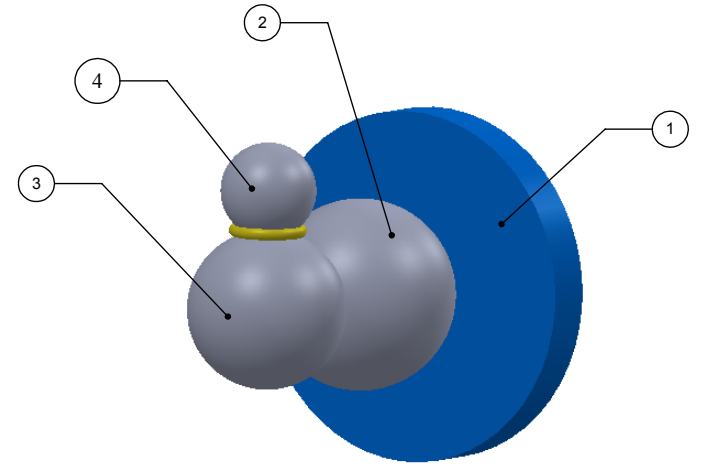

ITEM NO.	PART NUMBER	DESCRIPTION	QTY.
1	BPRD	Base	1
2	BL2S-1.5	LOWER BALL	1
3	BL2TD-1.25	BALL POST	1
4	BL1T-34	End Ball	1

UNLESS OTHERWISE STATED

.X	±.3mm
.XX	±.15mm
.XXX	±.008mm

COPYRIGHT © Allied Brass 2018

DRAWN	12-28-18	I.M
CHECKED	12-28-18	P.D
APPROVED	12-28-18	R.A

MATERIAL:	BRASS
DESCRIPTION:	ROBE HOOK

FINISH	TBD
QUANTITY	TBD
DRAWING No.	REV
BL-H1	0
SCALE	1:1
SHEET: 01	A4