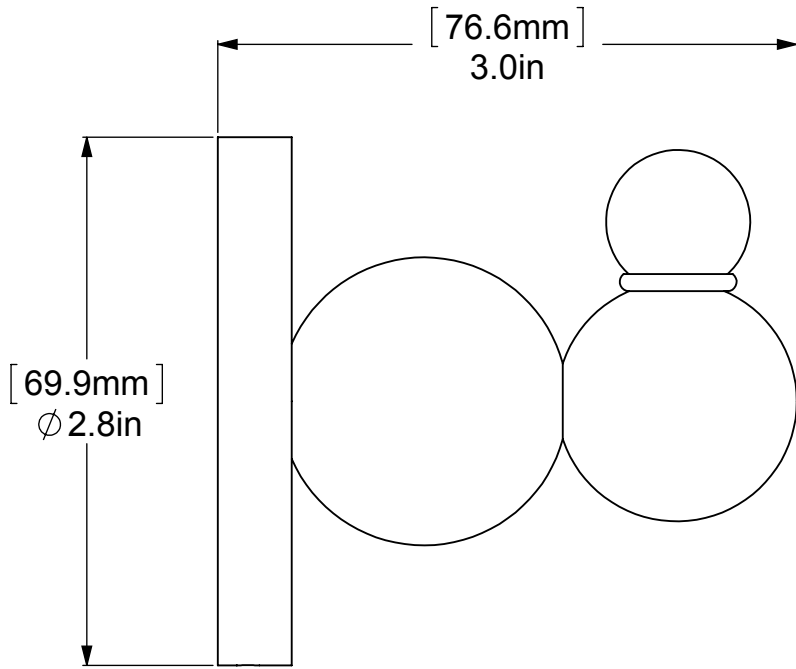

ITEM NO.	PART NUMBER	DESCRIPTION	QTY.
1	BPRD	Base	1
2	BL2S-1.5	LOWER BALL	1
3	BL2TD-1.25	BALL POST	1
4	BL1T-34	End Ball	1

UNLESS OTHERWISE STATED

.X	±.3mm
.XX	±.15mm
.XXX	±.008mm

COPYRIGHT © Allied Brass 2018

DRAWN	12-28-18	I.M
CHECKED	12-28-18	P.D
APPROVED	12-28-18	R.A

MATERIAL:	BRASS
DESCRIPTION:	ROBE HOOK

FINISH	TBD
QUANTITY	TBD
DRAWING No.	REV
BL-H1	0
SCALE	1:1
SHEET: 01	A4