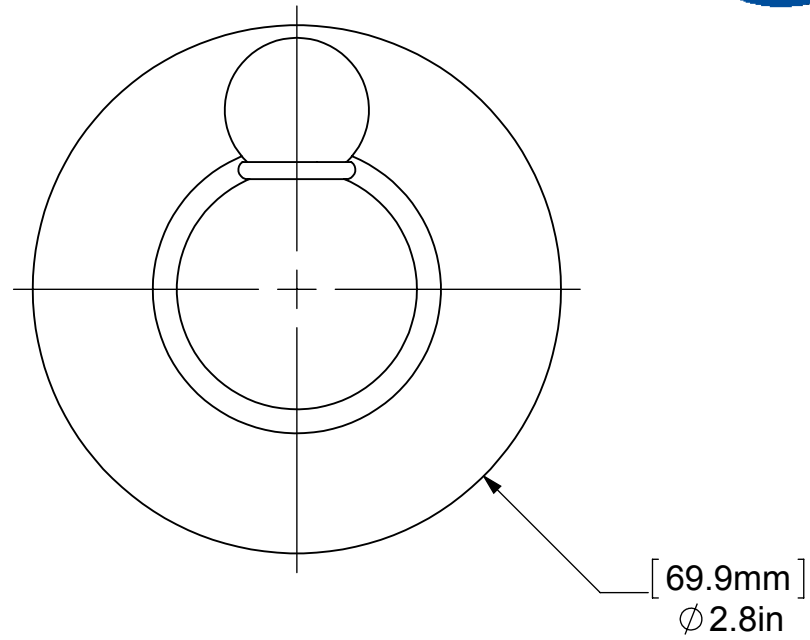

ITEM NO.	PART NUMBER	DESCRIPTION	QTY.
1	BPRD	Base	1
2	BL2S-1.5	LOWER BALL	1
3	BL2TD-1.25	BALL POST	1
4	BL1T-34	End Ball	1

UNLESS OTHERWISE STATED

.X	±.3mm
.XX	±.15mm
.XXX	±.008mm

COPYRIGHT © Allied Brass 2018

DRAWN	12-28-18	I.M
CHECKED	12-28-18	P.D
APPROVED	12-28-18	R.A

MATERIAL:	BRASS
DESCRIPTION:	ROBE HOOK

FINISH	TBD
QUANTITY	TBD
DRAWING No.	REV
BL-H1	0
SCALE	1:1
SHEET: 01	A4