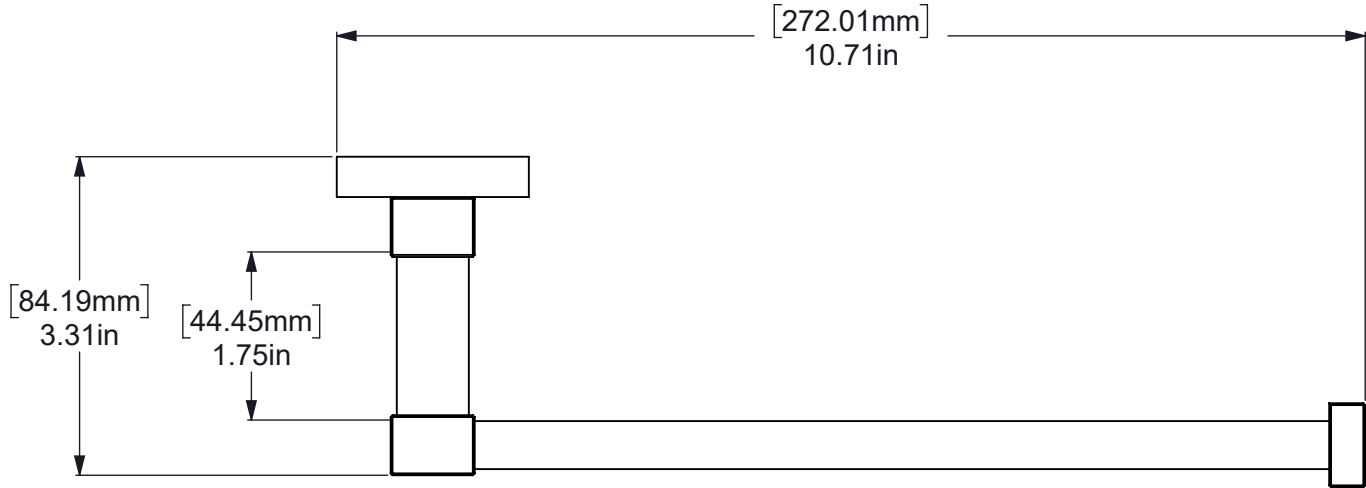

ITEM #	PART NO.	DESCRIPTION	QTY
1	BPSQ-2	BACKPLATE	1
2	HBART-78	THRU TAP ARGO HUB	1
3	TU34-1.75	TUBE	1
4	HBAR2T-78	2 TAP ARGO HUB	1
5	CASQ-78	SQUARE ARGO CAP	1
6	TU12-9	TUBE	1

UNLESS OTHERWISE STATED	
.X	±.3mm
.XX	±.15mm
.XXX	±.008mm

COPYRIGHT © Allied Brass 2022

DRAWN	10/12/2022	I.M
CHECKED	10/12/2022	R.P
APPROVED	10/12/2022	R.A

MATERIAL:	BRASS	
DESCRIPTION:	Argo Collection Guest Towel Holder	

FINISH	TBD	
QUANTITY	TBD	
DRAWING No.	AR-HTB-1	
REV	0	
SCALE	1:2	SHEET: 01 A4