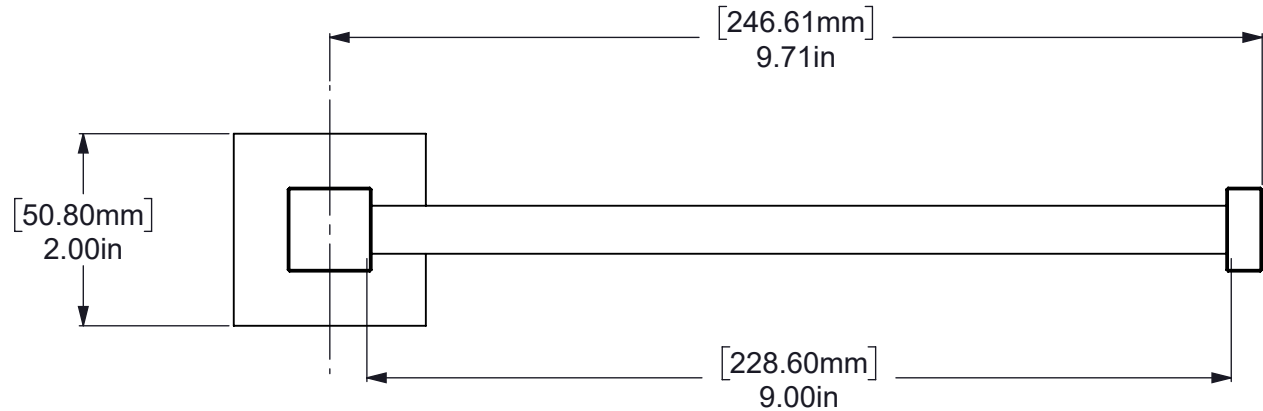

ITEM #	PART NO.	DESCRIPTION	QTY
1	BPSQ-2	BACKPLATE	1
2	HBART-78	THRU TAP ARGO HUB	1
3	TU34-1.75	TUBE	1
4	HBAR2T-78	2 TAP ARGO HUB	1
5	CASQ-78	SQUARE ARGO CAP	1
6	TU12-9	TUBE	1

UNLESS OTHERWISE STATED	
.X	±.3mm
.XX	±.15mm
.XXX	±.008mm