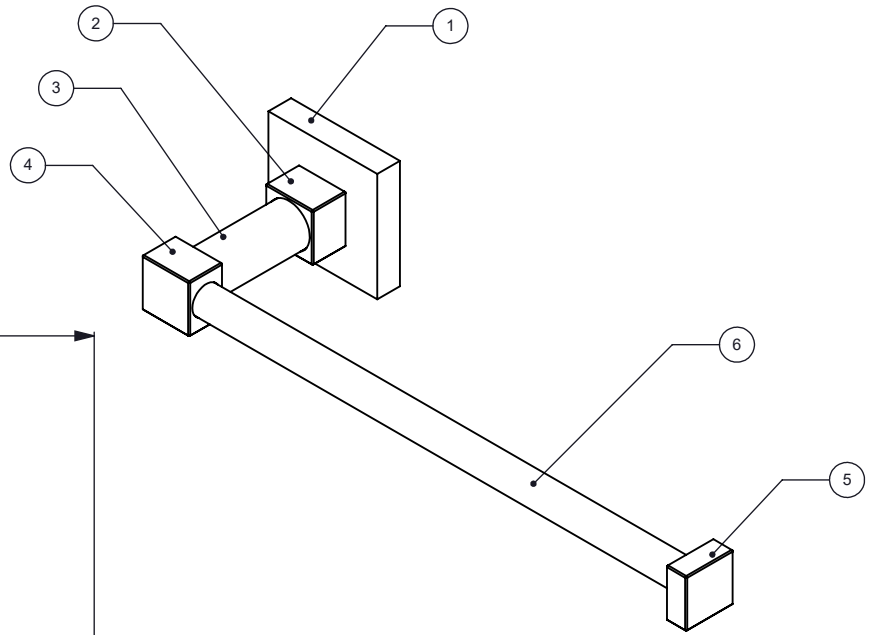

ITEM #	PART NO.	DESCRIPTION	QTY
1	BPSQ-2	BACKPLATE	1
2	HBART-78	THRU TAP ARGO HUB	1
3	TU34-1.75	TUBE	1
4	HBAR2T-78	2 TAP ARGO HUB	1
5	CASQ-78	SQUARE ARGO CAP	1
6	TU12-9	TUBE	1

UNLESS OTHERWISE STATED	
.X	±.3mm
.XX	±.15mm
.XXX	±.008mm

COPYRIGHT © Allied Brass 2022

DRAWN	10/12/2022	I.M
CHECKED	10/12/2022	R.P
APPROVED	10/12/2022	R.A

MATERIAL:	BRASS	
DESCRIPTION:	Argo Collection Guest Towel Holder	

FINISH	TBD	
QUANTITY	TBD	
DRAWING No.	AR-HTB-1	
REV	0	
SCALE	1:2	SHEET: 01 A4