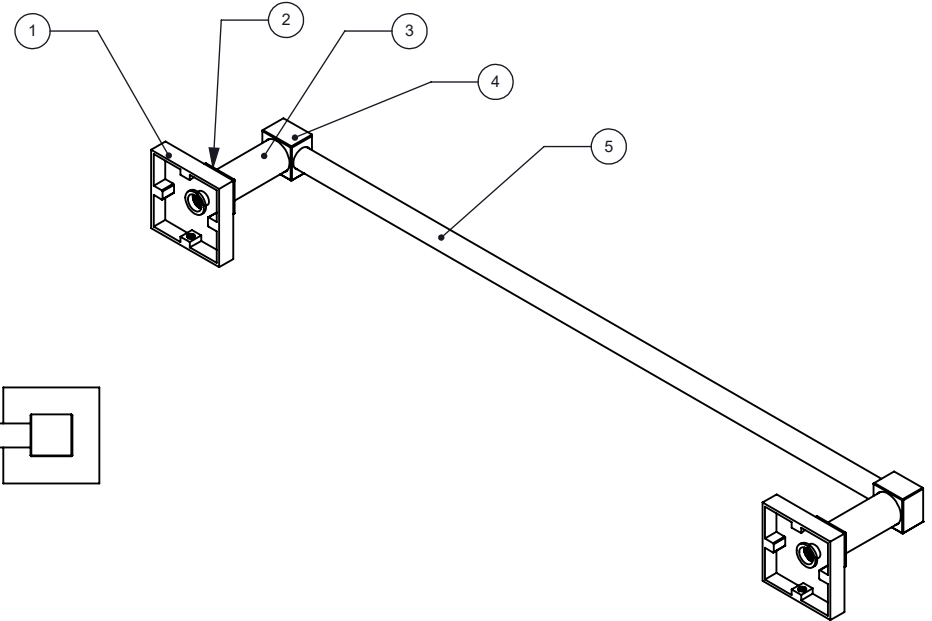

ITEM #	PART NO.	DESCRIPTION	QTY
1	BPSQ-2	BACKPLATE	2
2	HBART-78	THRU TAP ARGO HUB	2
3	TU34-1.75	TUBE	2
4	HBAR2T-78	2 TAP ARGO HUB	2
5	TU12-17.2,23.2	TUBE	1

UNLESS OTHERWISE STATED

.X	±.3mm
.XX	±.15mm
.XXX	±.008mm

COPYRIGHT © Allied Brass 2022

DRAWN	10/14/2022	I.M
CHECKED	10/14/2022	R.P
APPROVED	10/14/2022	R.A

MATERIAL:	BRASS
DESCRIPTION:	Argo Collection Towel Bar

FINISH	TBD
QUANTITY	TBD
DRAWING No.	AR-41
REV	0
SCALE	1:4
SHEET: 01	A4