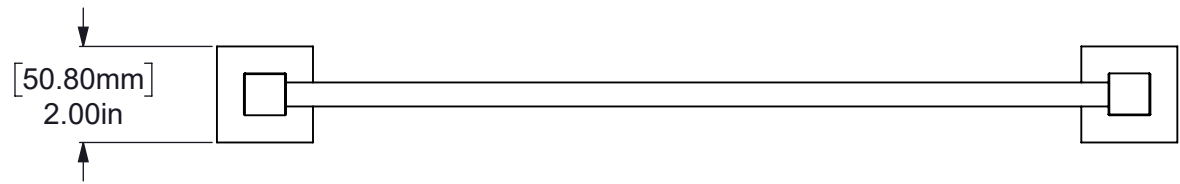

ITEM #	PART NO.	DESCRIPTION	QTY
1	BPSQ-2	BACKPLATE	2
2	HBART-78	THRU TAP ARGO HUB	2
3	TU34-1.75	TUBE	2
4	HBAR2T-78	2 TAP ARGO HUB	2
5	TU12-17.2,23.2	TUBE	1

UNLESS OTHERWISE STATED

.X	±.3mm
.XX	±.15mm
.XXX	±.008mm