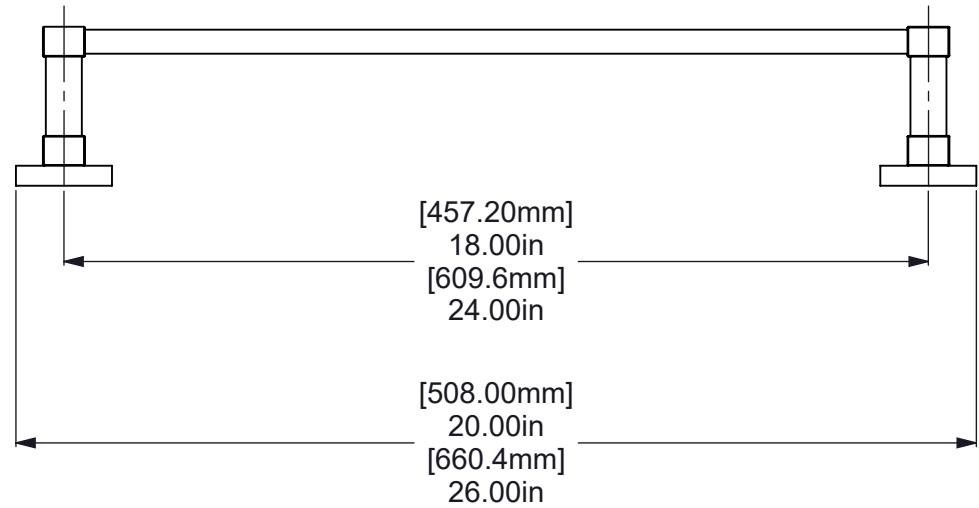

ITEM #	PART NO.	DESCRIPTION	QTY
1	BPSQ-2	BACKPLATE	2
2	HBART-78	THRU TAP ARGO HUB	2
3	TU34-1.75	TUBE	2
4	HBAR2T-78	2 TAP ARGO HUB	2
5	TU12-17.2,23.2	TUBE	1

UNLESS OTHERWISE STATED

.X	±.3mm
.XX	±.15mm
.XXX	±.008mm

COPYRIGHT © Allied Brass 2022

DRAWN	10/14/2022	I.M
CHECKED	10/14/2022	R.P
APPROVED	10/14/2022	R.A

MATERIAL:	BRASS
DESCRIPTION:	Argo Collection Towel Bar

FINISH	TBD
QUANTITY	TBD
DRAWING No.	AR-41
REV	0
SCALE	1:4
SHEET: 01	A4