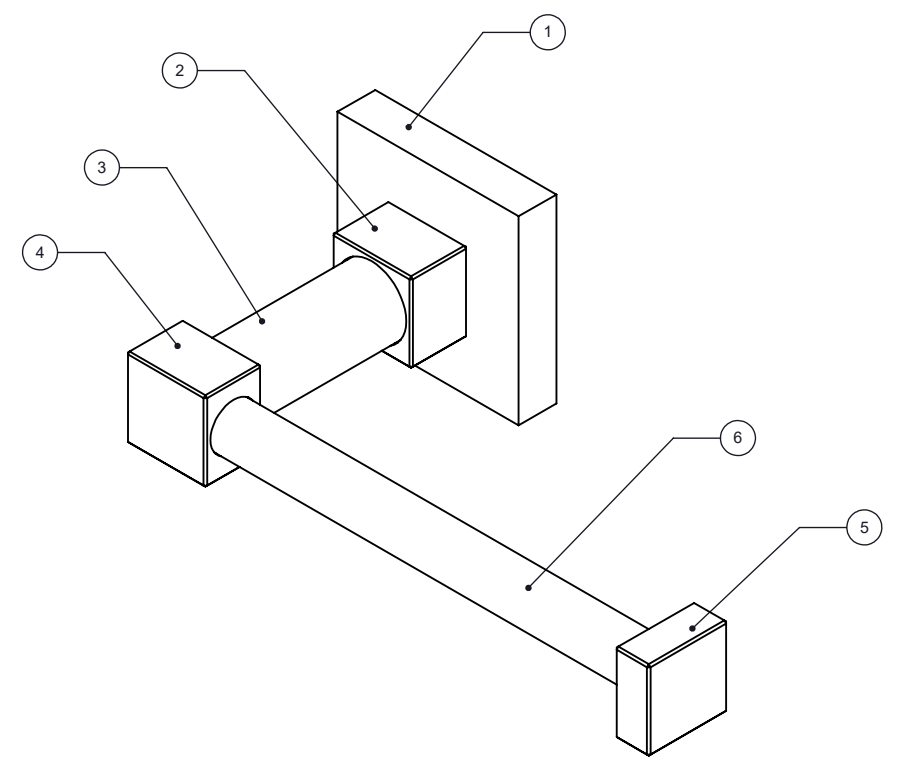

ITEM #	PART NO.	DESCRIPTION	QTY
1	BPSQ-2	BACKPLATE	1
2	HBART-78	THRU TAP ARGO HUB	1
3	TU34-1.75	TUBE	1
4	HBAR2T-78	2 TAP ARGO HUB	1
5	CASQ-78	SQUARE ARGO CAP	1
6	TU12-4.75	TUBE	1

UNLESS OTHERWISE STATED	
.X	±.3mm
.XX	±.15mm
.XXX	±.008mm

COPYRIGHT © Allied Brass 2022

DRAWN	10/12/2022	I.M	MATERIAL:	BRASS	FINISH	TBD
CHECKED	10/12/2022	R.P	DESCRIPTION:		QUANTITY	TBD
APPROVED	10/12/2022	R.A	Argo Collection Euro Toilet Paper Holder		DRAWING No.	REV
					AR-24E	0
			SCALE	1:2	SHEET: 01	A4