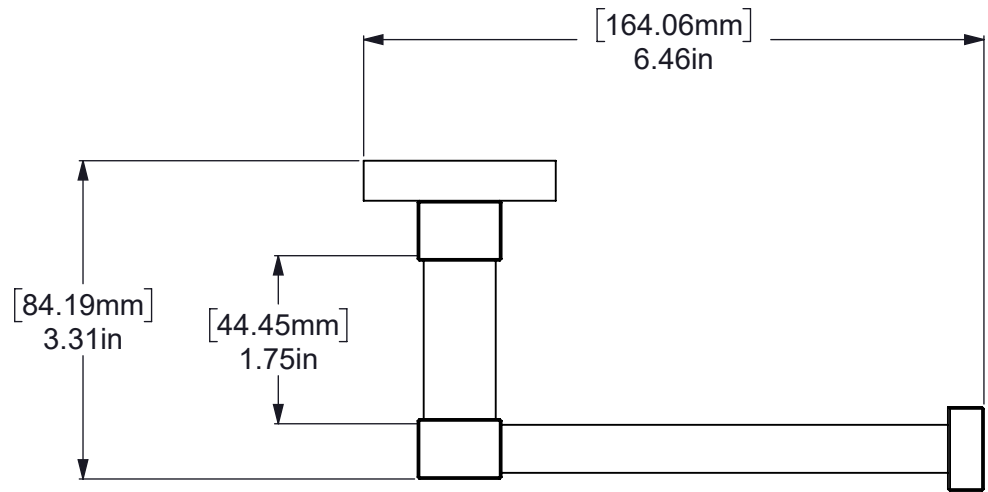

ITEM #	PART NO.	DESCRIPTION	QTY
1	BPSQ-2	BACKPLATE	1
2	HBART-78	THRU TAP ARGO HUB	1
3	TU34-1.75	TUBE	1
4	HBAR2T-78	2 TAP ARGO HUB	1
5	CASQ-78	SQUARE ARGO CAP	1
6	TU12-4.75	TUBE	1

UNLESS OTHERWISE STATED	
.X	±.3mm
.XX	±.15mm
.XXX	±.008mm

COPYRIGHT © Allied Brass 2022

DRAWN	10/12/2022	I.M	MATERIAL:	BRASS	FINISH	TBD
CHECKED	10/12/2022	R.P	DESCRIPTION:		QUANTITY	TBD
APPROVED	10/12/2022	R.A	Argo Collection Euro Toilet Paper Holder		DRAWING No.	REV
					AR-24E	0
			SCALE	1:2	SHEET: 01	A4