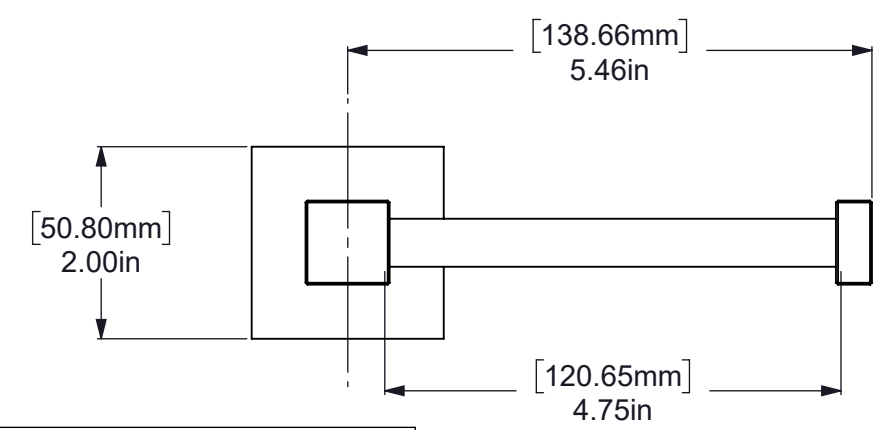

ITEM #	PART NO.	DESCRIPTION	QTY
1	BPSQ-2	BACKPLATE	1
2	HBART-78	THRU TAP ARGO HUB	1
3	TU34-1.75	TUBE	1
4	HBAR2T-78	2 TAP ARGO HUB	1
5	CASQ-78	SQUARE ARGO CAP	1
6	TU12-4.75	TUBE	1

UNLESS OTHERWISE STATED	
.X	±.3mm
.XX	±.15mm
.XXX	±.008mm

COPYRIGHT © Allied Brass 2022

DRAWN	10/12/2022	I.M	MATERIAL:	BRASS	FINISH	TBD
CHECKED	10/12/2022	R.P	DESCRIPTION:		QUANTITY	TBD
APPROVED	10/12/2022	R.A	Argo Collection Euro Toilet Paper Holder		DRAWING No.	REV
					AR-24E	0
			SCALE	1:2	SHEET: 01	A4