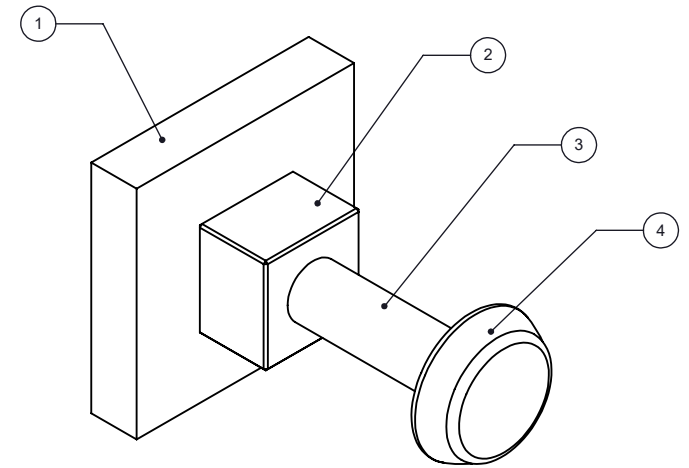

ITEM #	PART NO.	DESCRIPTION	QTY
1	BPSQ-2	BACKPLATE	1
2	HBART-78	THRU TAP ARGO HUB	1
3	TU12-1.5	TUBE	1
4	CARD-ES	ESSEX CAP	1

UNLESS OTHERWISE STATED

.X	±.3mm
.XX	±.15mm
.XXX	±.008mm

COPYRIGHT © Allied Brass 2022

THIRD ANGLE PROJECTION

DRAWN	10/13/2022	I.M
CHECKED	10/13/2022	R.P
APPROVED	10/13/2022	R.A

MATERIAL:	BRASS
DESCRIPTION:	Argo Collection Robe Hook

FINISH	TBD
QUANTITY	TBD
DRAWING No.	AR-20
REV	0
SCALE	1:1
SHEET: 01	A4