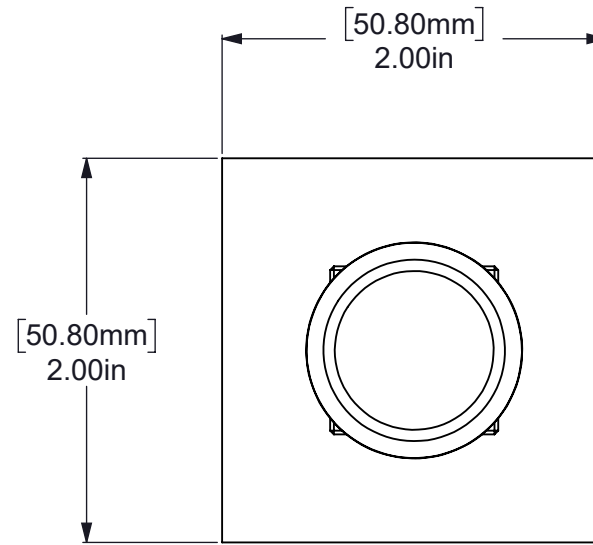

ITEM #	PART NO.	DESCRIPTION	QTY
1	BPSQ-2	BACKPLATE	1
2	HBART-78	THRU TAP ARGO HUB	1
3	TU12-1.5	TUBE	1
4	CARD-ES	ESSEX CAP	1

UNLESS OTHERWISE STATED

.X	±.3mm
.XX	±.15mm
.XXX	±.008mm

COPYRIGHT © Allied Brass 2022

THIRD ANGLE PROJECTION

DRAWN	10/13/2022	I.M
CHECKED	10/13/2022	R.P
APPROVED	10/13/2022	R.A

MATERIAL:	BRASS
DESCRIPTION:	Argo Collection Robe Hook

FINISH	TBD
QUANTITY	TBD
DRAWING No.	AR-20
REV	0
SCALE	1:1
SHEET: 01	A4