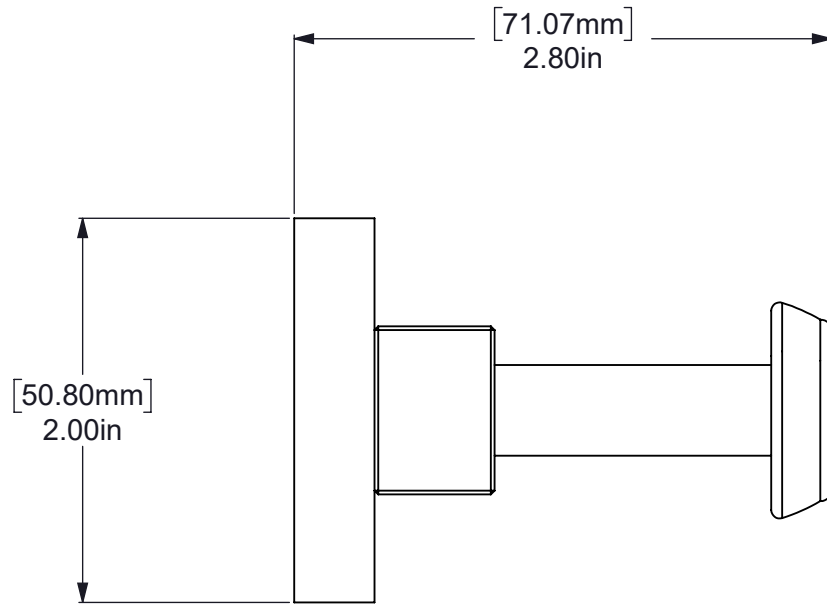

ITEM #	PART NO.	DESCRIPTION	QTY
1	BPSQ-2	BACKPLATE	1
2	HBART-78	THRU TAP ARGO HUB	1
3	TU12-1.5	TUBE	1
4	CARD-ES	ESSEX CAP	1

UNLESS OTHERWISE STATED

.X	±.3mm
.XX	±.15mm
.XXX	±.008mm

COPYRIGHT © Allied Brass 2022

THIRD ANGLE PROJECTION

DRAWN	10/13/2022	I.M
CHECKED	10/13/2022	R.P
APPROVED	10/13/2022	R.A

MATERIAL:	BRASS
DESCRIPTION:	Argo Collection Robe Hook

FINISH	TBD
QUANTITY	TBD
DRAWING No.	AR-20
REV	0
SCALE	1:1
SHEET: 01	A4