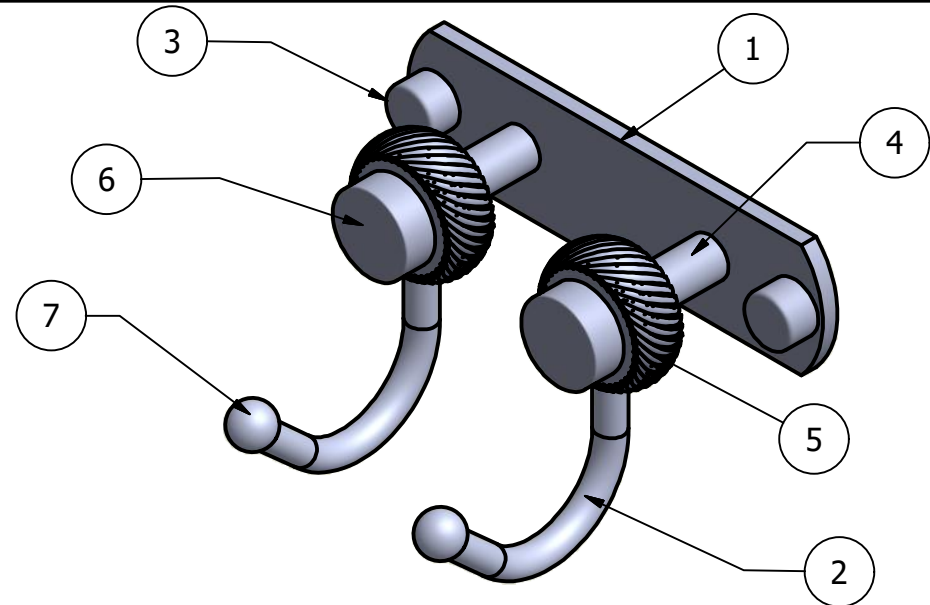

PARTS LIST			
ITEM	PART NUMBER	DESCRIPTION	QTY
1	BPHK-5	DOUBLE HOOK PLATE	1
2	HKHK	HOOK	2
3	CARD-58	MOUNTING CAP	2
4	PSRD8-12	POST	2
5	RGTWT	CONNECTOR	2
6	Card-1	FRONT CAP	2
7	BL1T-12	END BALL	2

UNLESS OTHERWISE SPECIFIED	
.X	± .3mm
.XX	± .15mm
.XXX	± .008mm

DRAWN 8-27-17 IM		CHECKED 8-27-17 P.D.		APPROVED 8-27-17 R.A.	
COPYRIGHT @ALLIEDBRASS 2017		THIRD ANGLE PROJECTION			

MATERIAL: BRASS		FINISH	TBD
DESCRIPTION:		QTY	TBD
Mercury Collection 2 Position Multi Hook with Twisted Accent		DRAWING NO. 920G-2	
		SCALE	1.5:1 SHEET: 1 OF 1