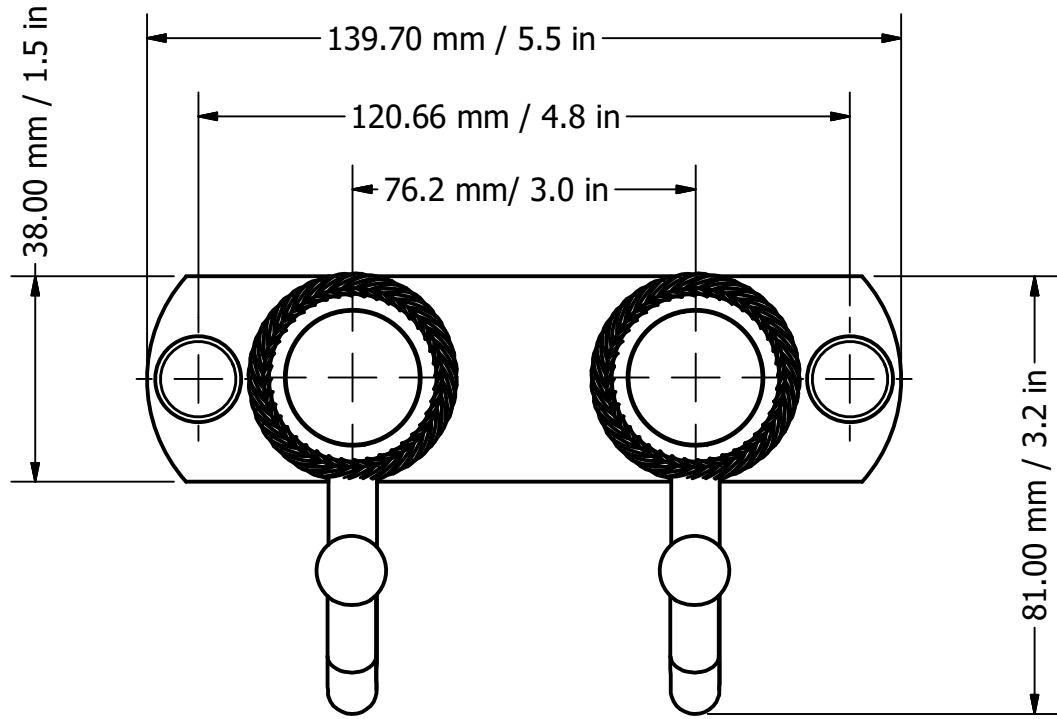

PARTS LIST			
ITEM	PART NUMBER	DESCRIPTION	QTY
1	BPHK-5	DOUBLE HOOK PLATE	1
2	HKHK	HOOK	2
3	CARD-58	MOUNTING CAP	2
4	PSRD8-12	POST	2
5	RGTWT	CONNECTOR	2
6	Card-1	FRONT CAP	2
7	BL1T-12	END BALL	2

UNLESS OTHERWISE SPECIFIED	
.X	± .3mm
.XX	± .15mm
.XXX	± .008mm

DRAWN 8-27-17 IM		CHECKED 8-27-17 P.D.		APPROVED 8-27-17 R.A.	
COPYRIGHT @ALLIEDBRASS 2017		THIRD ANGLE PROJECTION			

MATERIAL: BRASS		FINISH	TBD
DESCRIPTION:		QTY	TBD
Mercury Collection 2 Position Multi Hook with Twisted Accent		DRAWING NO. 920G-2	
		SCALE	1.5:1 SHEET: 1 OF 1

		REV	0
		A4	