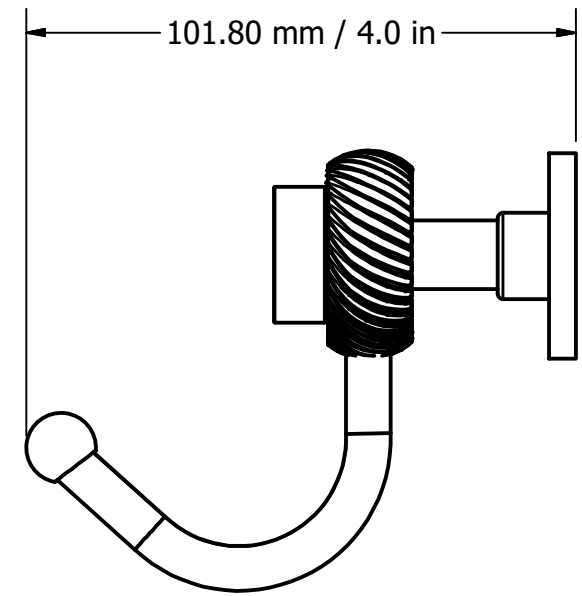

PARTS LIST			
ITEM	PART NUMBER	DESCRIPTION	QTY
1	BPHK-5	DOUBLE HOOK PLATE	1
2	HKHK	HOOK	2
3	CARD-58	MOUNTING CAP	2
4	PSRD8-12	POST	2
5	RGTWT	CONNECTOR	2
6	Card-1	FRONT CAP	2
7	BL1T-12	END BALL	2

UNLESS OTHERWISE SPECIFIED	
.X	± .3mm
.XX	± .15mm
.XXX	± .008mm

DRAWN 8-27-17 IM		CHECKED 8-27-17 P.D.		APPROVED 8-27-17 R.A.	
COPYRIGHT @ALLIEDBRASS 2017		THIRD ANGLE PROJECTION			

MATERIAL: BRASS		FINISH	TBD
DESCRIPTION:		QTY	TBD
Mercury Collection 2 Position Multi Hook with Twisted Accent		DRAWING NO. 920G-2	
		SCALE	1.5:1 SHEET: 1 OF 1