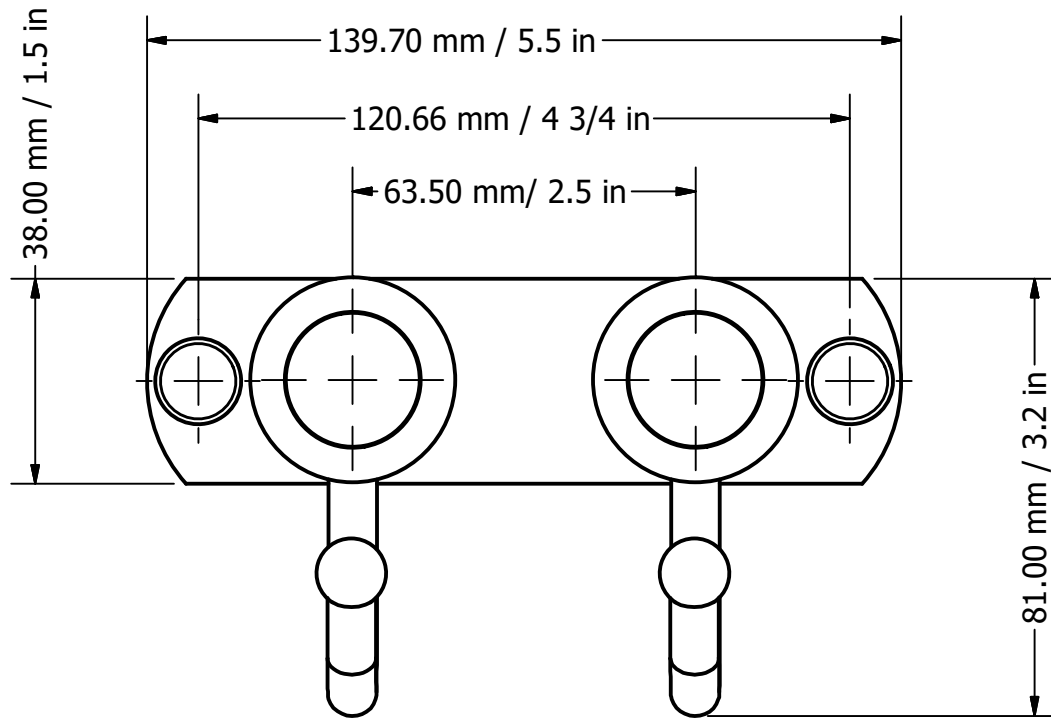

PARTS LIST			
ITEM	PART NUMBER	DESCRIPTION	QTY
1	BPHK-5	DOUBLE HOOK PLATE	1
2	HKHK	HOOK	2
3	CARD-58	MOUNTING CAP	7
4	PSRD8-12	POST	2
5	RGSMT	CONNECTOR	2
6	Card-1	FRONT CAP	2
7	BL1T-12	END BALL	

UNLESS OTHERWISE SPECIFIED	
.X	± .3mm
.XX	± .15mm
.XXX	± .008mm

APPROVED FOR PRODUCTION
 By: RICHARD PAUL
 Date: 8-23-17

FINISH	TBD
QTY	TBD
DRAWING NO.	920-2
SCALE	1.5:1
SHEET: 1 OF 1	A4

2

1