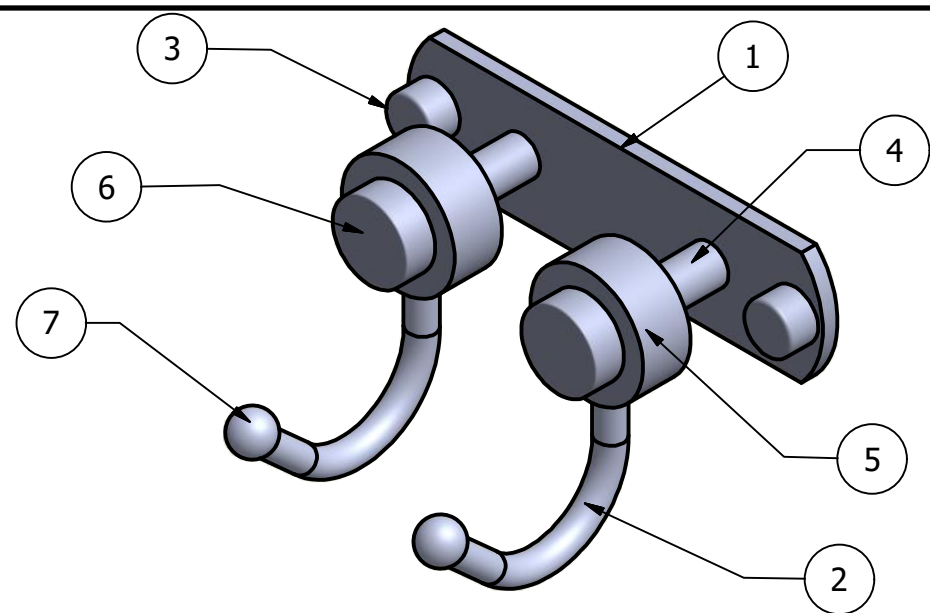

PARTS LIST			
ITEM	PART NUMBER	DESCRIPTION	QTY
1	BPHK-5	DOUBLE HOOK PLATE	1
2	HKHK	HOOK	2
3	CARD-58	MOUNTING CAP	7
4	PSRD8-12	POST	2
5	RGSMT	CONNECTOR	2
6	Card-1	FRONT CAP	2
7	BL1T-12	END BALL	

UNLESS OTHERWISE SPECIFIED	
.X	± .3mm
.XX	± .15mm
.XXX	± .008mm

COPYRIGHT @ALLIEDBRASS 2017	CHECKED	8-23-17	P.D.
	APPROVED	8-23-17	R.A.

DRAWN	8-23-17	IM
CHECKED	8-23-17	P.D.
APPROVED	8-23-17	R.A.

MATERIAL: BRASS
 DESCRIPTION: Mercury Collection 2 Position Multi Hook with Smooth Accent

APPROVED FOR PRODUCTION
 By: RICHARD PAUL
 Date: 8-23-17

FINISH	TBD
QTY	TBD
DRAWING NO.	920-2
SCALE	1.5:1
SHEET: 1 OF 1	A4

2

1