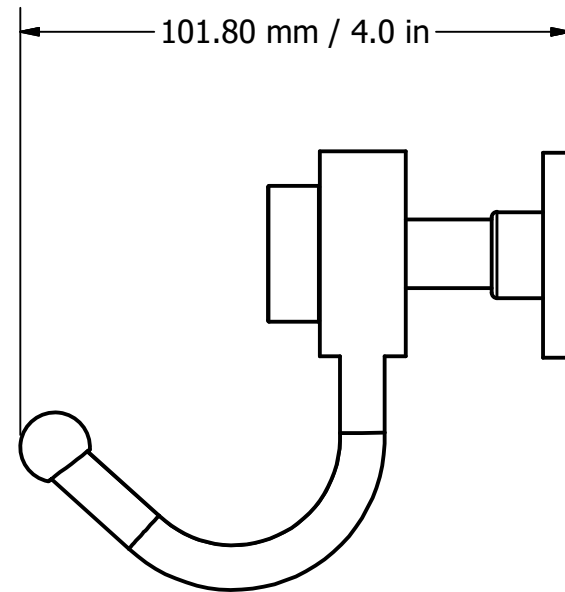

PARTS LIST			
ITEM	PART NUMBER	DESCRIPTION	QTY
1	BPHK-5	DOUBLE HOOK PLATE	1
2	HKHK	HOOK	2
3	CARD-58	MOUNTING CAP	7
4	PSRD8-12	POST	2
5	RGSMT	CONNECTOR	2
6	Card-1	FRONT CAP	2
7	BL1T-12	END BALL	

UNLESS OTHERWISE SPECIFIED	
.X	± .3mm
.XX	± .15mm
.XXX	± .008mm

APPROVED FOR PRODUCTION
 By: RICHARD PAUL
 Date: 8-23-17

FINISH	TBD
QTY	TBD
DRAWING NO.	920-2
SCALE	1.5:1
SHEET: 1 OF 1	A4

2

1