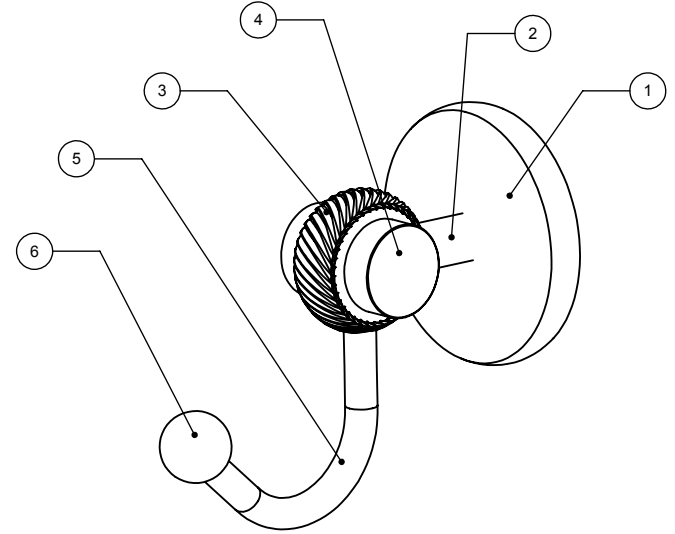

1	BPRD	BASE	1
2	TU12-.75	TUBE	1
3	RGTWD	CONNECTOR	1
4	Card-1	END LOCK	2
5	HKHK	SWINT TUBE	1
6	BL1T-34	BALL	1

UNLESS OTHERWISE STATED

.X	±.3mm
.XX	±.15mm
.XXX	±.008mm

COPYRIGHT © Allied Brass 2019

THIRD ANGLE PROJECTION

DRAWN	4-10-19	I.M
CHECKED	4-10-19	P.D
APPROVED	4-10-19	R.A

MATERIAL: BRASS  
DESCRIPTION: Satellite Orbit Two Collection Robe Hook

**APPROVED FOR PRODUCTION**

By: RICHARD PAUL  
Date: 4-10-19

FINISH	TBD
QUANTITY	TBD
DRAWING No.	REV
7220T	0
SCALE	1:1.5
SHEET: 01	A4