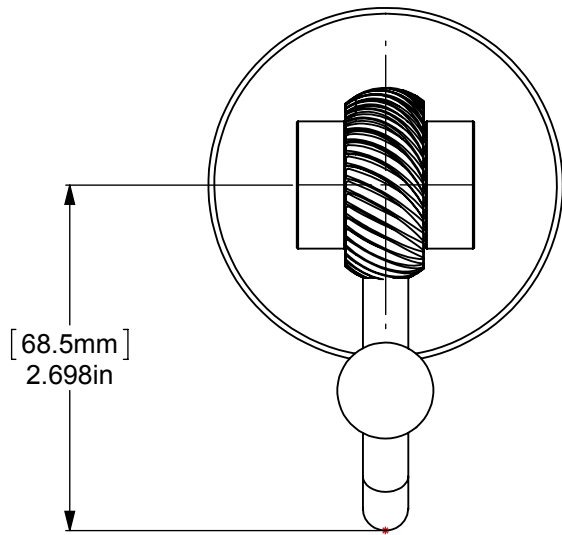

1	BPRD	BASE	1
2	TU12-.75	TUBE	1
3	RGTWD	CONNECTOR	1
4	Card-1	END LOCK	2
5	HKHK	SWINT TUBE	1
6	BL1T-34	BALL	1

UNLESS OTHERWISE STATED

.X	±.3mm
.XX	±.15mm
.XXX	±.008mm

COPYRIGHT © Allied Brass 2019

THIRD ANGLE PROJECTION

DRAWN	4-10-19	I.M
CHECKED	4-10-19	P.D
APPROVED	4-10-19	R.A

MATERIAL: BRASS  
DESCRIPTION: Satellite Orbit Two Collection Robe Hook

**APPROVED FOR PRODUCTION**

By: RICHARD PAUL  
Date: 4-10-19

FINISH	TBD
QUANTITY	TBD
DRAWING No.	REV
7220T	0
SCALE	1:1.5
SHEET: 01	A4