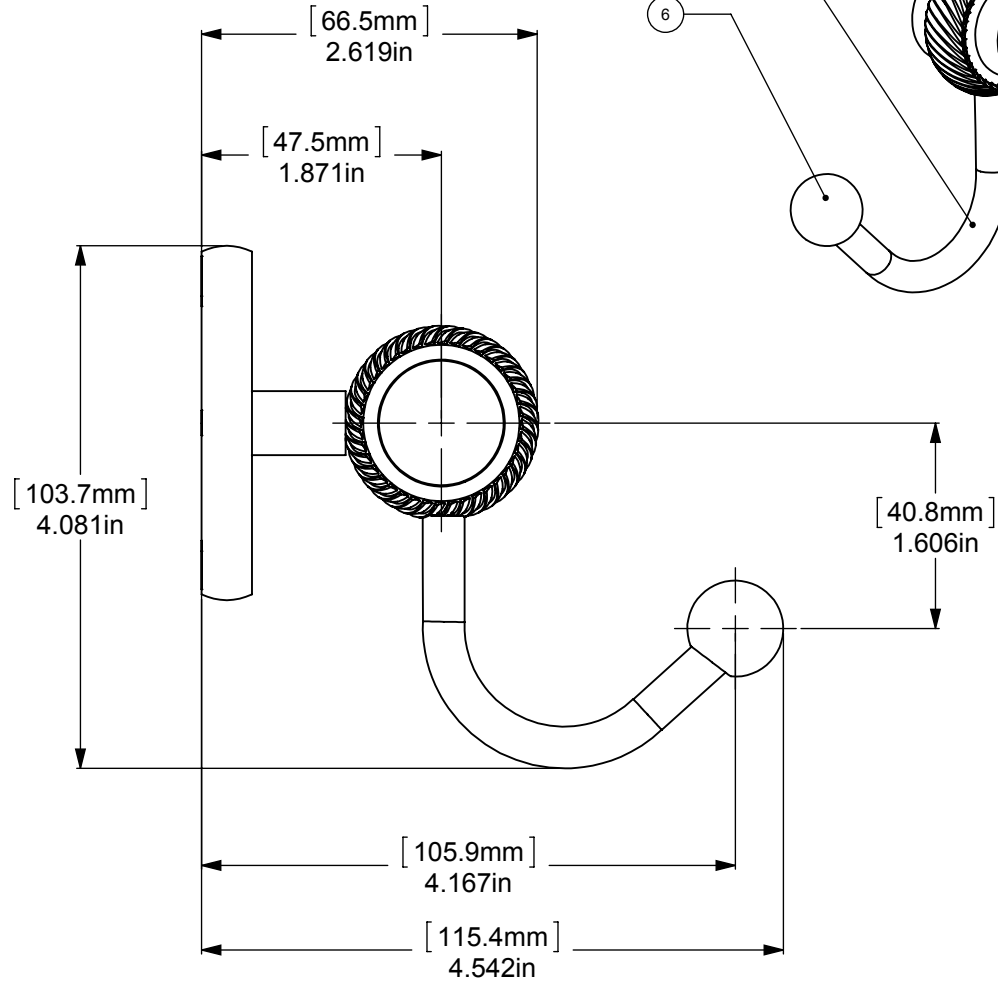

1	BPRD	BASE	1
2	TU12-.75	TUBE	1
3	RGTWD	CONNECTOR	1
4	Card-1	END LOCK	2
5	HKHK	SWINT TUBE	1
6	BL1T-34	BALL	1

UNLESS OTHERWISE STATED

.X	±.3mm
.XX	±.15mm
.XXX	±.008mm

COPYRIGHT © Allied Brass 2019

THIRD ANGLE PROJECTION

DRAWN	4-10-19	I.M
CHECKED	4-10-19	P.D
APPROVED	4-10-19	R.A

MATERIAL: BRASS  
DESCRIPTION: Satellite Orbit Two Collection Robe Hook

**APPROVED FOR PRODUCTION**

By: RICHARD PAUL  
Date: 4-10-19

FINISH	TBD
QUANTITY	TBD
DRAWING No.	REV
7220T	0
SCALE	1:1.5
SHEET: 01	A4