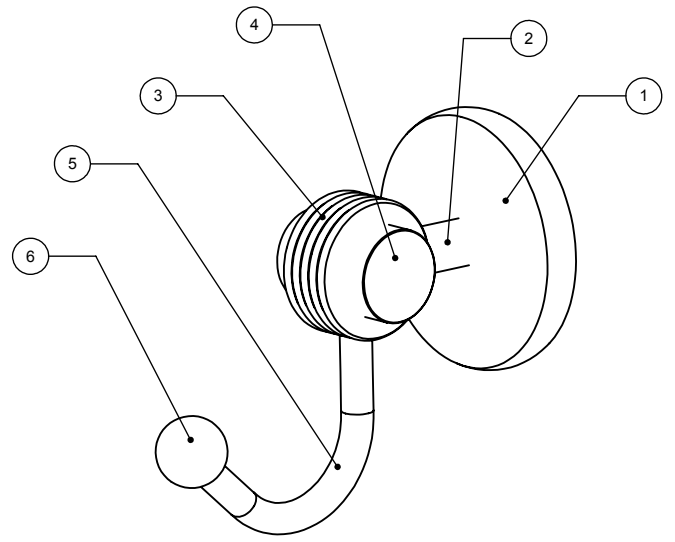

1	BPRD	BASE	1
2	TU12-.75	TUBE	1
3	RGGVD	CONNECTOR	1
4	Card-1	END LOCK	2
5	HKHK	SWINT TUBE	1
6	BLIT-34	BALL	1

APPROVED FOR PRODUCTION
 By: RICHARD PAUL
 Date: 4-10-19

UNLESS OTHERWISE STATED	
.X	±.3mm
.XX	±.15mm
.XXX	±.008mm

COPYRIGHT © Allied Brass 2019

DRAWN	4-10-19	I.M
CHECKED	4-10-19	P.D
APPROVED	4-10-19	R.A

MATERIAL: BRASS
 DESCRIPTION: Satellite Orbit Two Collection Robe Hook

FINISH	TBD
QUANTITY	TBD
DRAWING No.	REV
7220G	0
SCALE	1:1.5
SHEET: 01	A4