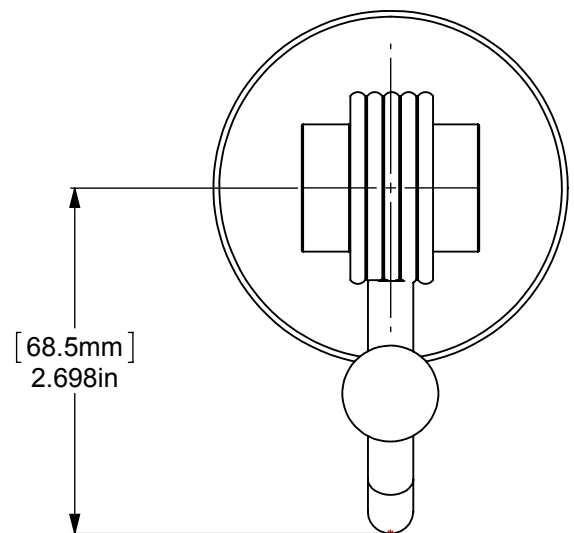

1	BPRD	BASE	1
2	TU12-.75	TUBE	1
3	RGGVD	CONNECTOR	1
4	Card-1	END LOCK	2
5	HKHK	SWINT TUBE	1
6	BLIT-34	BALL	1

APPROVED FOR PRODUCTION
 By: RICHARD PAUL
 Date: 4-10-19

UNLESS OTHERWISE STATED	
.X	±.3mm
.XX	±.15mm
.XXX	±.008mm

COPYRIGHT © Allied Brass 2019

DRAWN	4-10-19	I.M
CHECKED	4-10-19	P.D
APPROVED	4-10-19	R.A

MATERIAL: BRASS
 DESCRIPTION: Satellite Orbit Two Collection Robe Hook

FINISH	TBD
QUANTITY	TBD
DRAWING No.	REV
7220G	0
SCALE	1:1.5
SHEET: 01	A4