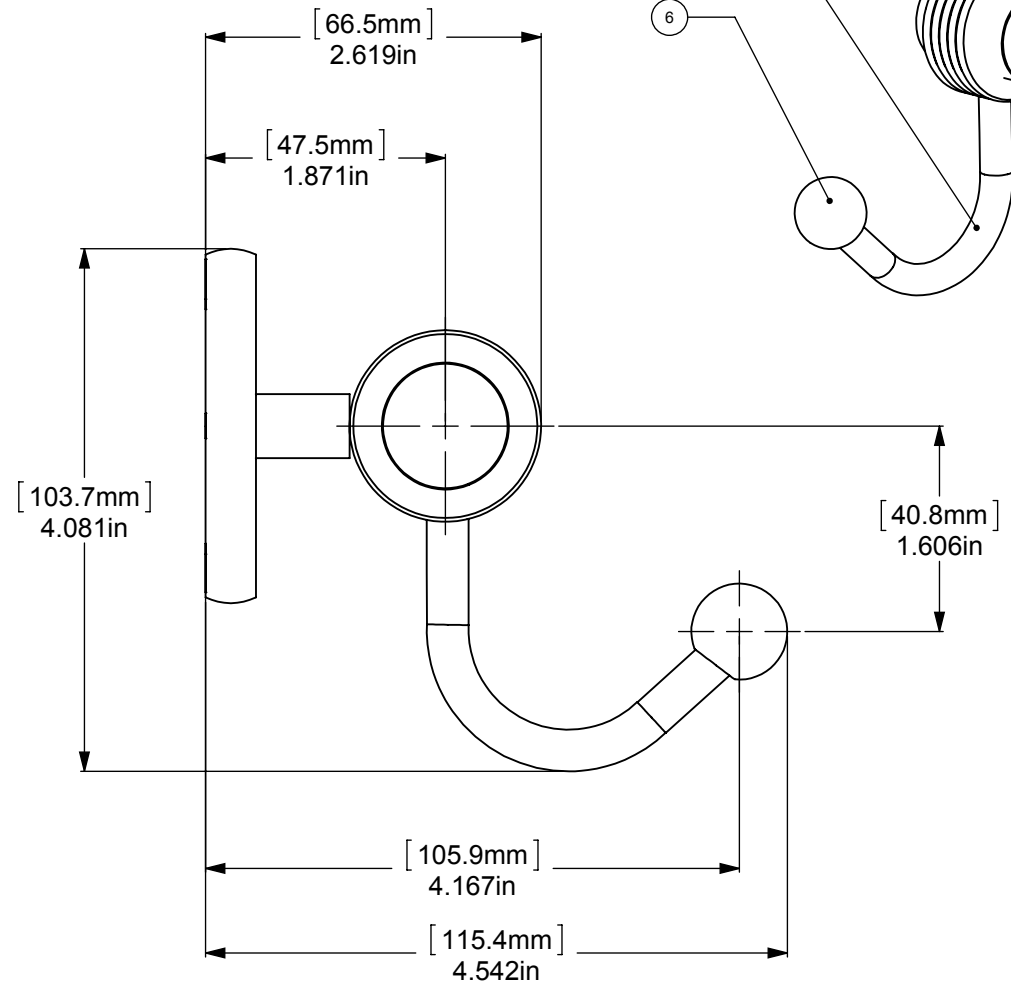

1	BPRD	BASE	1
2	TU12-.75	TUBE	1
3	RGGVD	CONNECTOR	1
4	Card-1	END LOCK	2
5	HKHK	SWINT TUBE	1
6	BLIT-34	BALL	1

APPROVED FOR PRODUCTION
 By: RICHARD PAUL
 Date: 4-10-19

UNLESS OTHERWISE STATED	
.X	±.3mm
.XX	±.15mm
.XXX	±.008mm

COPYRIGHT © Allied Brass 2019

DRAWN	4-10-19	I.M
CHECKED	4-10-19	P.D
APPROVED	4-10-19	R.A

MATERIAL: BRASS
 DESCRIPTION: Satellite Orbit Two Collection Robe Hook

FINISH	TBD
QUANTITY	TBD
DRAWING No.	REV
7220G	0
SCALE	1:1.5
SHEET: 01	A4