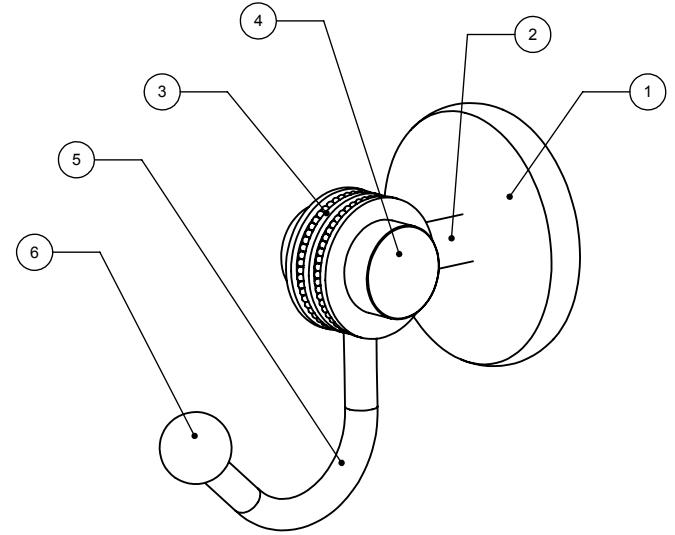

1	BPRD	BASE	1
2	TU12-.75	TUBE	1
3	RGDTD	CONNECTOR	1
4	Card-1	END LOCK	2
5	HKHK	SWINT TUBE	1
6	BL1T-34	BALL	1

APPROVED FOR PRODUCTION
 By: RICHARD PAUL
 Date: 4-10-19

UNLESS OTHERWISE STATED	
.X	±.3mm
.XX	±.15mm
.XXX	±.008mm

COPYRIGHT © Allied Brass 2019

DRAWN	4-10-19	I.M
CHECKED	4-10-19	P.D
APPROVED	4-10-19	R.A

MATERIAL:	BRASS
DESCRIPTION:	Satellite Orbit Two Collection Robe Hook

FINISH	TBD
QUANTITY	TBD
DRAWING No.	7220D
REV	0
SCALE	1:1.5
SHEET: 01	A4