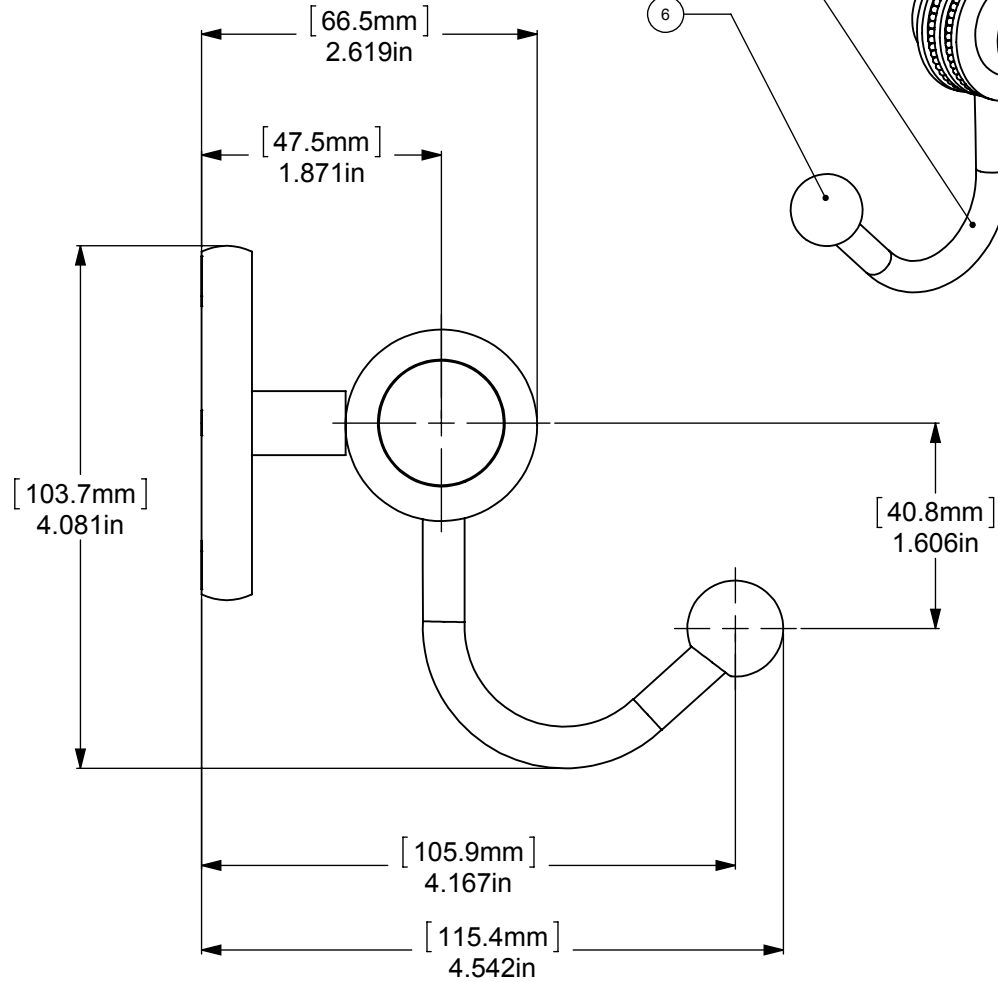

1	BPRD	BASE	1
2	TU12-.75	TUBE	1
3	RGDTD	CONNECTOR	1
4	Card-1	END LOCK	2
5	HKHK	SWINT TUBE	1
6	BL1T-34	BALL	1

APPROVED FOR PRODUCTION
 By: RICHARD PAUL
 Date: 4-10-19

UNLESS OTHERWISE STATED	
.X	±.3mm
.XX	±.15mm
.XXX	±.008mm

COPYRIGHT © Allied Brass 2019

DRAWN	4-10-19	I.M
CHECKED	4-10-19	P.D
APPROVED	4-10-19	R.A

MATERIAL:	BRASS
DESCRIPTION:	Satellite Orbit Two Collection Robe Hook

FINISH	TBD
QUANTITY	TBD
DRAWING No.	7220D
REV	0
SCALE	1:1.5
SHEET: 01	A4