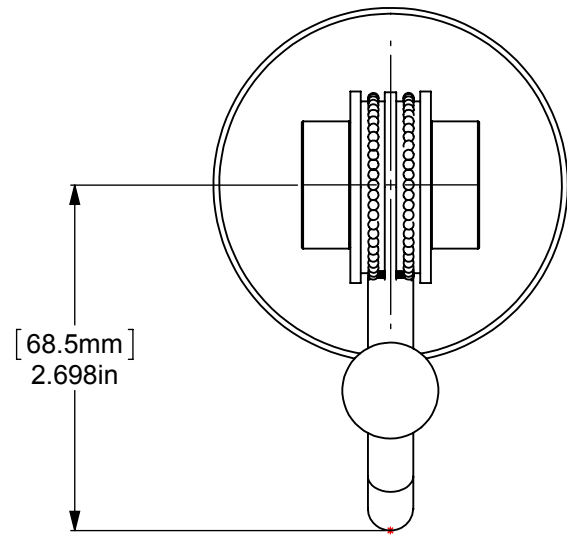

1	BPRD	BASE	1
2	TU12-.75	TUBE	1
3	RGDTD	CONNECTOR	1
4	Card-1	END LOCK	2
5	HKHK	SWINT TUBE	1
6	BL1T-34	BALL	1

APPROVED FOR PRODUCTION
 By: RICHARD PAUL
 Date: 4-10-19

UNLESS OTHERWISE STATED	
.X	±.3mm
.XX	±.15mm
.XXX	±.008mm

COPYRIGHT © Allied Brass 2019

DRAWN	4-10-19	I.M
CHECKED	4-10-19	P.D
APPROVED	4-10-19	R.A

MATERIAL:	BRASS
DESCRIPTION:	Satellite Orbit Two Collection Robe Hook

FINISH	TBD
QUANTITY	TBD
DRAWING No.	7220D
REV	0
SCALE	1:1.5
SHEET: 01	A4