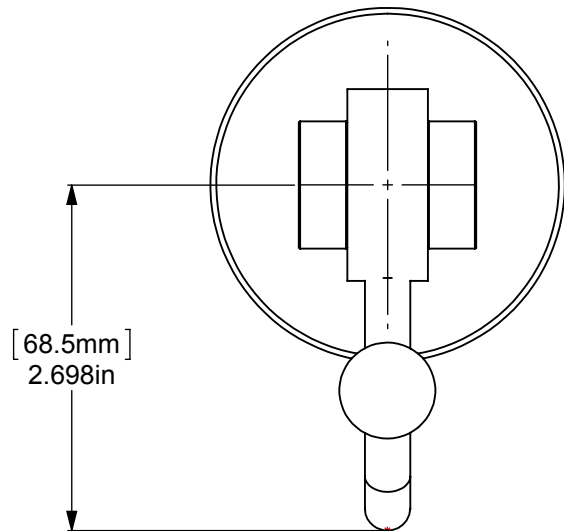

1	BPRD	BASE	1
2	TU12-.75	TUBE	1
3	RGSM D	CONNECTOR	1
4	Card-1	END LOCK	2
5	HKHK	SWINT TUBE	1
6	BLIT-34	BALL	1

**APPROVED FOR PRODUCTION**  
 By: RICHARD PAUL  
 Date: 4-10-19

UNLESS OTHERWISE STATED	
.X	±.3mm
.XX	±.15mm
.XXX	±.008mm

COPYRIGHT © Allied Brass 2019

THIRD ANGLE PROJECTION

DRAWN	4-10-19	I.M
CHECKED	4-10-19	P.D
APPROVED	4-10-19	R.A

MATERIAL:	BRASS
DESCRIPTION:	Satellite Orbit Two Collection Robe Hook

FINISH	TBD
QUANTITY	TBD
DRAWING No.	7220
SCALE	1:1.5
SHEET: 01	A4