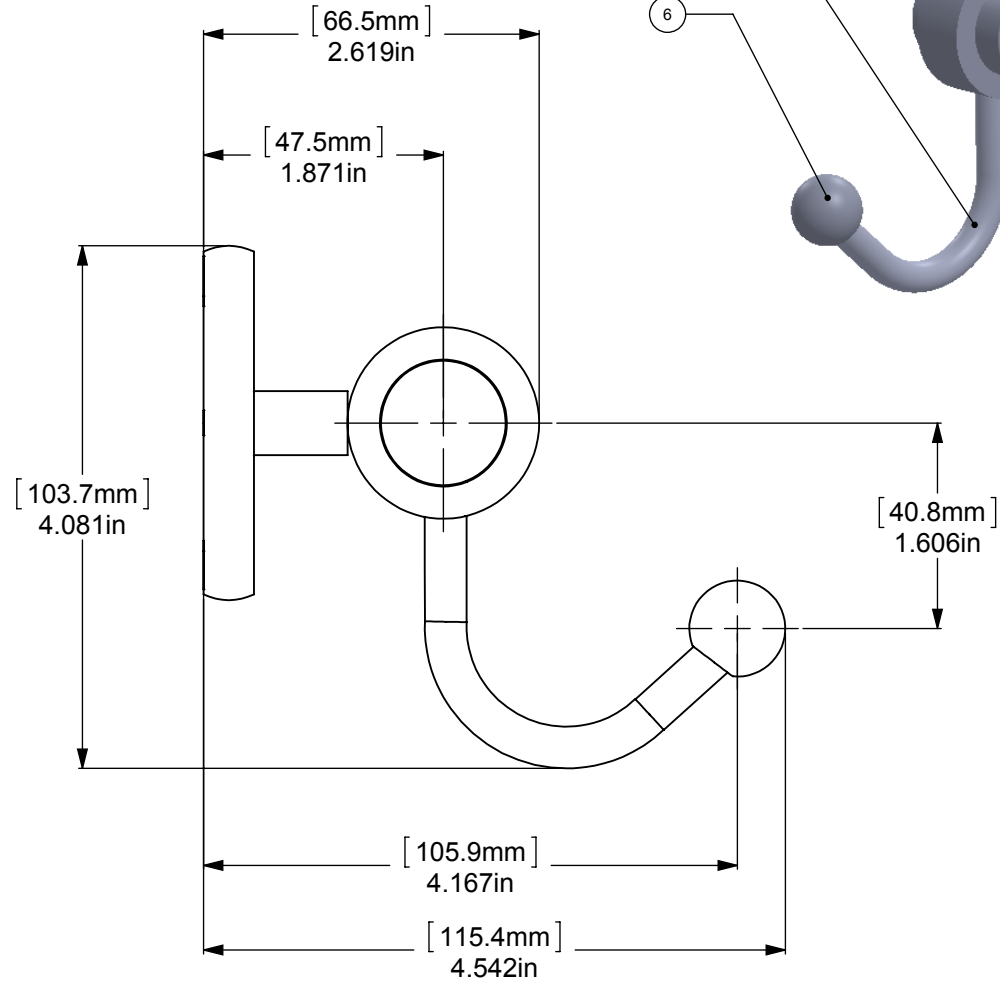

1	BPRD	BASE	1
2	TU12-.75	TUBE	1
3	RGSM D	CONNECTOR	1
4	Card-1	END LOCK	2
5	HKHK	SWINT TUBE	1
6	BLIT-34	BALL	1

**APPROVED FOR PRODUCTION**  
 By: RICHARD PAUL  
 Date: 4-10-19

UNLESS OTHERWISE STATED	
.X	±.3mm
.XX	±.15mm
.XXX	±.008mm

COPYRIGHT © Allied Brass 2019

THIRD ANGLE PROJECTION

DRAWN	4-10-19	I.M
CHECKED	4-10-19	P.D
APPROVED	4-10-19	R.A

MATERIAL:	BRASS
DESCRIPTION:	Satellite Orbit Two Collection Robe Hook

FINISH	TBD
QUANTITY	TBD
DRAWING No.	7220
SCALE	1:1.5
SHEET: 01	A4