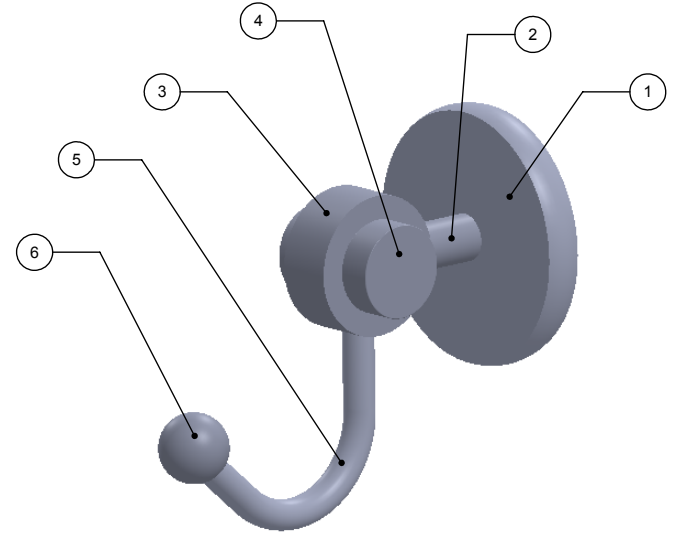

1	BPRD	BASE	1
2	TU12-.75	TUBE	1
3	RGSM D	CONNECTOR	1
4	Card-1	END LOCK	2
5	HKHK	SWINT TUBE	1
6	BLIT-34	BALL	1

**APPROVED FOR PRODUCTION**  
 By: RICHARD PAUL  
 Date: 4-10-19

UNLESS OTHERWISE STATED	
.X	±.3mm
.XX	±.15mm
.XXX	±.008mm

COPYRIGHT © Allied Brass 2019

THIRD ANGLE PROJECTION

DRAWN	4-10-19	I.M
CHECKED	4-10-19	P.D
APPROVED	4-10-19	R.A

MATERIAL:	BRASS
DESCRIPTION:	Satellite Orbit Two Collection Robe Hook

FINISH	TBD
QUANTITY	TBD
DRAWING No.	7220
SCALE	1:1.5
SHEET: 01	A4