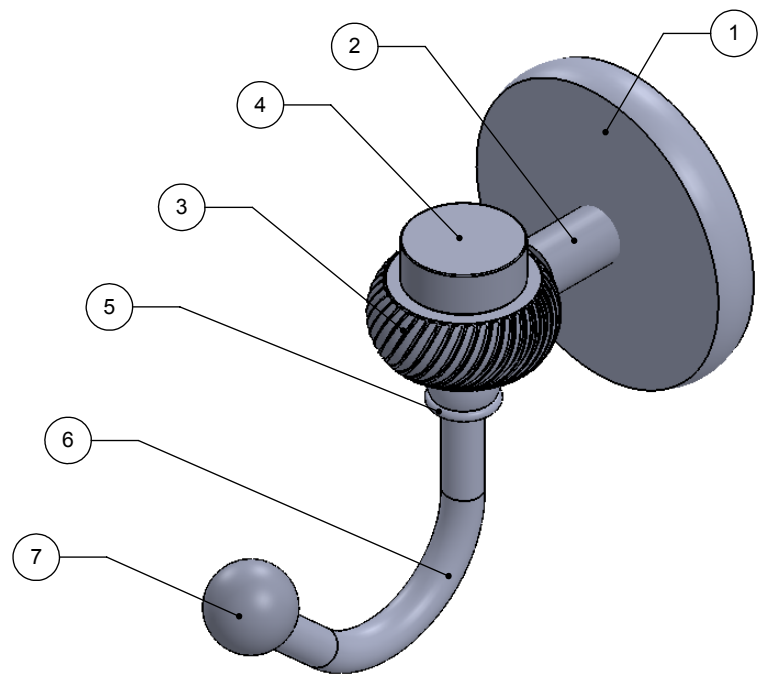

1	BPRD	BASE	1
2	TU12-.75	TUBE	1
3	RGTWT	CONNECTOR	1
4	Card-1	END LOCK	1
5	PSRD-58	HUB	1
6	HKHK	TUBE SWING	1
7	BL1T-34	END BALL	1

UNLESS OTHERWISE STATED	
.X	±.3mm
.XX	±.15mm
.XXX	±.008mm

COPYRIGHT © Allied Brass 2017

DRAWN	7/1/2017	I.M	MATERIAL:	BRASS	FINISH	TBD
CHECKED	7/1/2017	P.D	DESCRIPTION:		QUANTITY	TBD
APPROVED	7/1/2017	R.A	Satellite Orbit One Collection Robe Hook		DRAWING No.	REV
					7120T	0
				SCALE	1:1.5	SHEET: 01
						A4