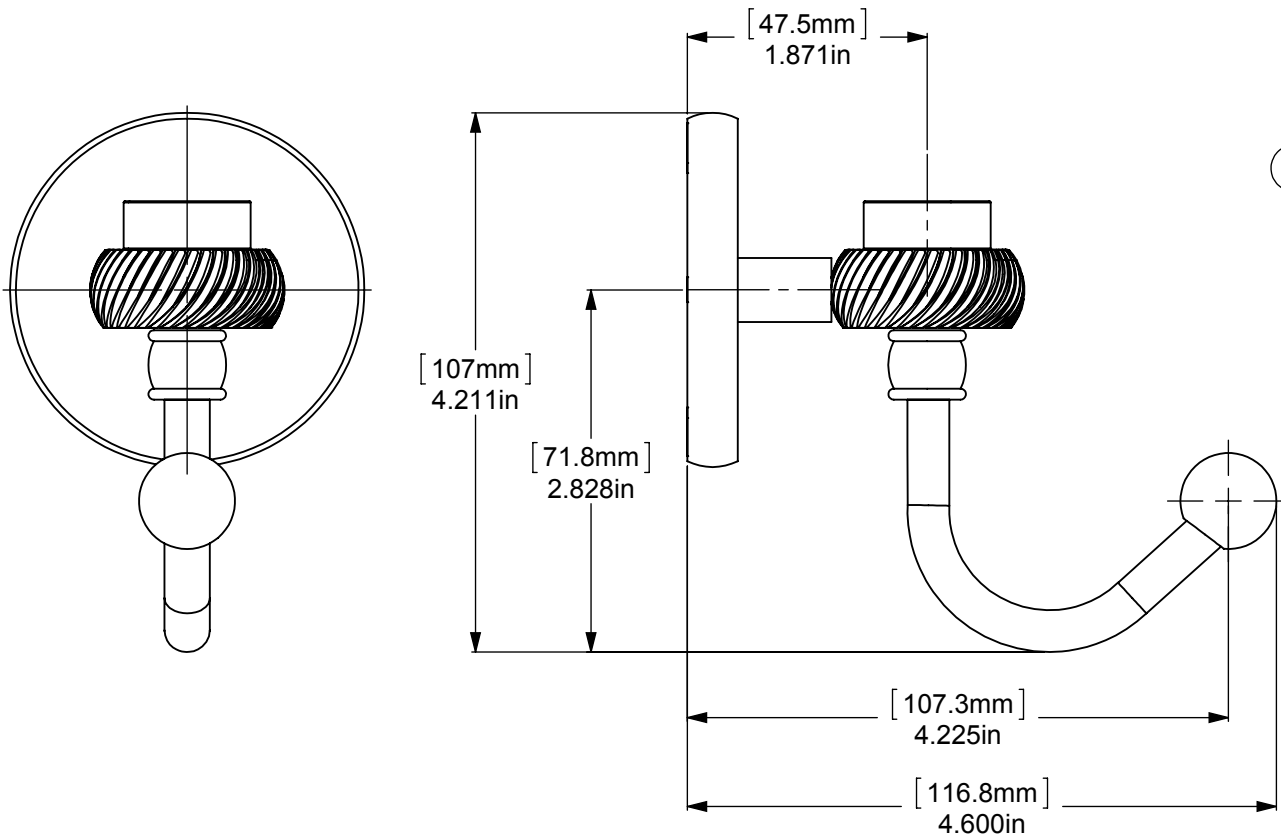

1	BPRD	BASE	1
2	TU12-.75	TUBE	1
3	RGTWT	CONNECTOR	1
4	Card-1	END LOCK	1
5	PSRD-58	HUB	1
6	HKHK	TUBE SWING	1
7	BL1T-34	END BALL	1

UNLESS OTHERWISE STATED	
.X	±.3mm
.XX	±.15mm
.XXX	±.008mm

COPYRIGHT © Allied Brass 2017

DRAWN	7/1/2017	I.M	MATERIAL:	BRASS	FINISH	TBD
CHECKED	7/1/2017	P.D	DESCRIPTION:		QUANTITY	TBD
APPROVED	7/1/2017	R.A	Satellite Orbit One Collection Robe Hook		DRAWING No.	REV
					7120T	0
				SCALE	1:1.5	SHEET: 01
						A4