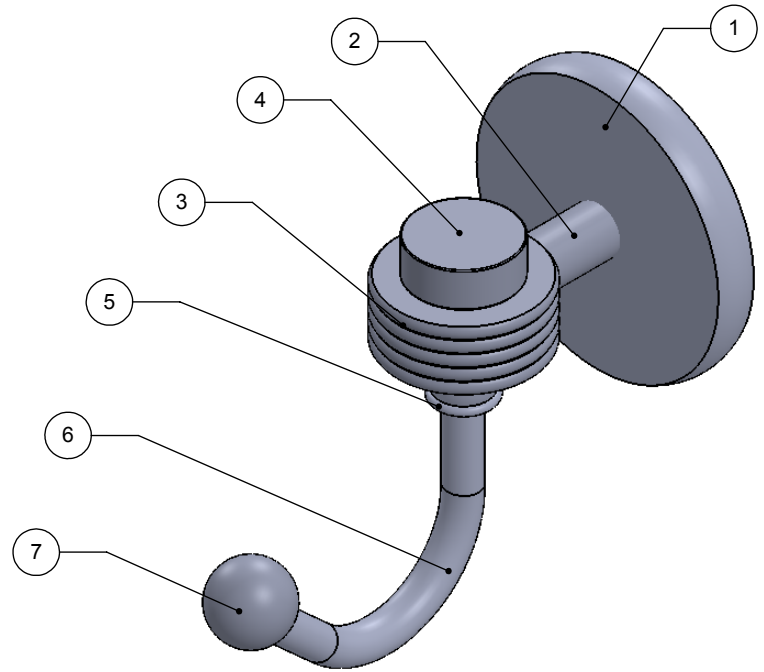

1	BPRD	BASE	1
2	TU12-.75	TUBE	1
3	RGGVT	CONNECTOR	1
4	Card-1	END LOCK	1
5	PSRD-58	HUB	1
6	HKHK	TUBE SWING	1
7	BL1T-34	END BALL	1

UNLESS OTHERWISE STATED	
.X	±.3mm
.XX	±.15mm
.XXX	±.008mm

COPYRIGHT © Allied Brass 2017

DRAWN	7/1/2017	I.M
CHECKED	7/1/2017	P.D
APPROVED	7/1/2017	R.A

MATERIAL: BRASS
 DESCRIPTION: Satellite Orbit One Collection Robe Hook

FINISH	TBD
QUANTITY	TBD
DRAWING No.	REV
7120G	0
SCALE	1:1.5 SHEET: 01 A4