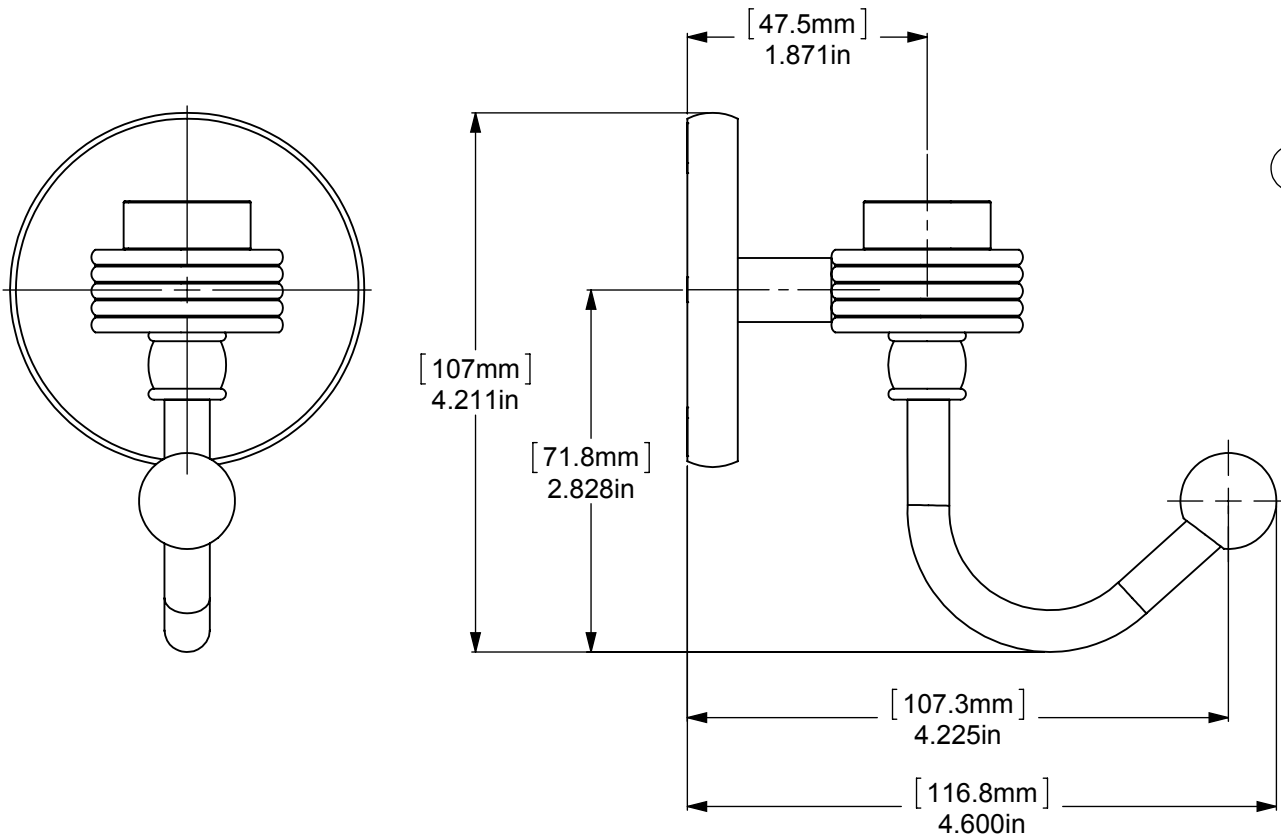

1	BPRD	BASE	1
2	TU12-.75	TUBE	1
3	RGGVT	CONNECTOR	1
4	Card-1	END LOCK	1
5	PSRD-58	HUB	1
6	HKHK	TUBE SWING	1
7	BL1T-34	END BALL	1

UNLESS OTHERWISE STATED	
.X	±.3mm
.XX	±.15mm
.XXX	±.008mm

COPYRIGHT © Allied Brass 2017

DRAWN	7/1/2017	I.M
CHECKED	7/1/2017	P.D
APPROVED	7/1/2017	R.A

MATERIAL: BRASS
 DESCRIPTION: Satellite Orbit One Collection Robe Hook

FINISH	TBD
QUANTITY	TBD
DRAWING No.	REV
7120G	0
SCALE	1:1.5 SHEET: 01 A4