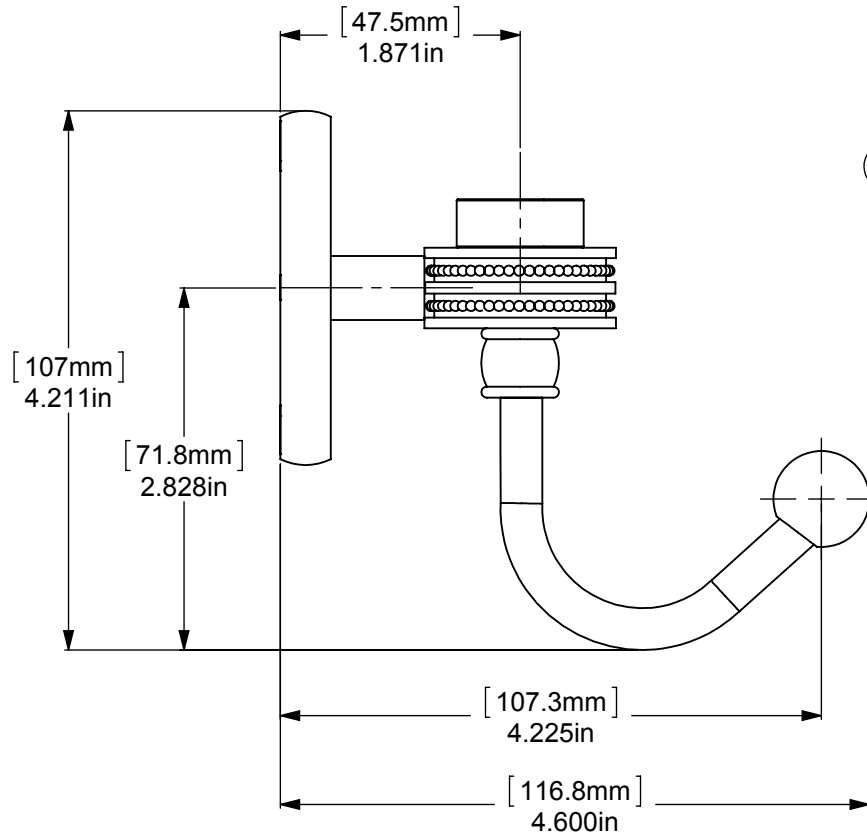

1	BPRD	BASE	1
2	TU12-.75	TUBE	1
3	RGDTT	CONNECTOR	1
4	Card-1	END LOCK	1
5	PSRD-58	HUB	1
6	HKHK	TUBE SWING	1
7	BLIT-34	END BALL	1

UNLESS OTHERWISE STATED

.X	±.3mm
.XX	±.15mm
.XXX	±.008mm

COPYRIGHT © Allied Brass 2017

THIRD ANGLE PROJECTION

DRAWN	7/1/2017	I.M
CHECKED	7/1/2017	P.D
APPROVED	7/1/2017	R.A

MATERIAL:	BRASS	
DESCRIPTION:	Satellite Orbit One Collection Robe Hook	

FINISH	TBD
QUANTITY	TBD
DRAWING No.	7120D
REV	0
SCALE	1:1.5
SHEET: 01	A4