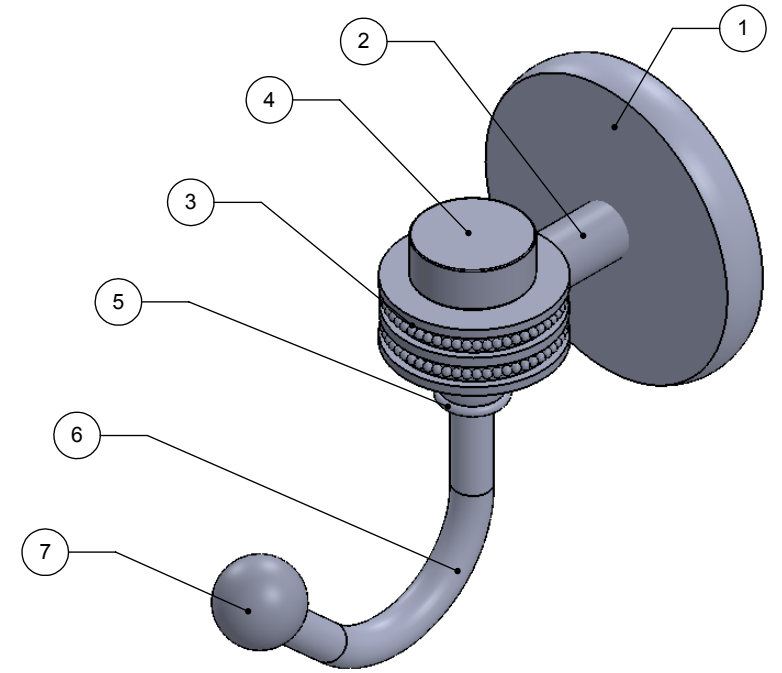

1	BPRD	BASE	1
2	TU12-.75	TUBE	1
3	RGDTT	CONNECTOR	1
4	Card-1	END LOCK	1
5	PSRD-58	HUB	1
6	HKHK	TUBE SWING	1
7	BLIT-34	END BALL	1

UNLESS OTHERWISE STATED

.X	±.3mm
.XX	±.15mm
.XXX	±.008mm

COPYRIGHT © Allied Brass 2017

THIRD ANGLE PROJECTION

DRAWN	7/1/2017	I.M
CHECKED	7/1/2017	P.D
APPROVED	7/1/2017	R.A

MATERIAL:	BRASS	
DESCRIPTION:	Satellite Orbit One Collection Robe Hook	

FINISH	TBD
QUANTITY	TBD
DRAWING No.	7120D
REV	0
SCALE	1:1.5
SHEET: 01	A4