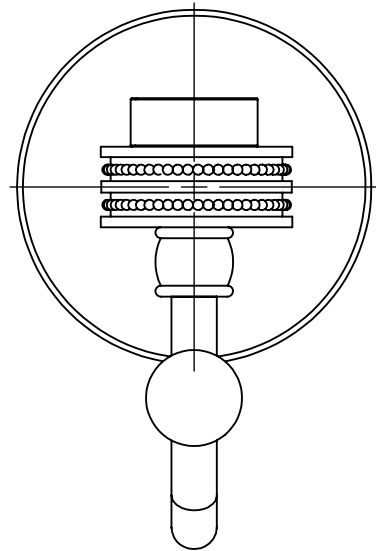

1	BPRD	BASE	1
2	TU12-.75	TUBE	1
3	RGDTT	CONNECTOR	1
4	Card-1	END LOCK	1
5	PSRD-58	HUB	1
6	HKHK	TUBE SWING	1
7	BLIT-34	END BALL	1

UNLESS OTHERWISE STATED

.X	±.3mm
.XX	±.15mm
.XXX	±.008mm

COPYRIGHT © Allied Brass 2017

THIRD ANGLE PROJECTION

DRAWN	7/1/2017	I.M
CHECKED	7/1/2017	P.D
APPROVED	7/1/2017	R.A

MATERIAL:	BRASS	
DESCRIPTION:	Satellite Orbit One Collection Robe Hook	

FINISH	TBD
QUANTITY	TBD
DRAWING No.	7120D
REV	0
SCALE	1:1.5
SHEET: 01	A4