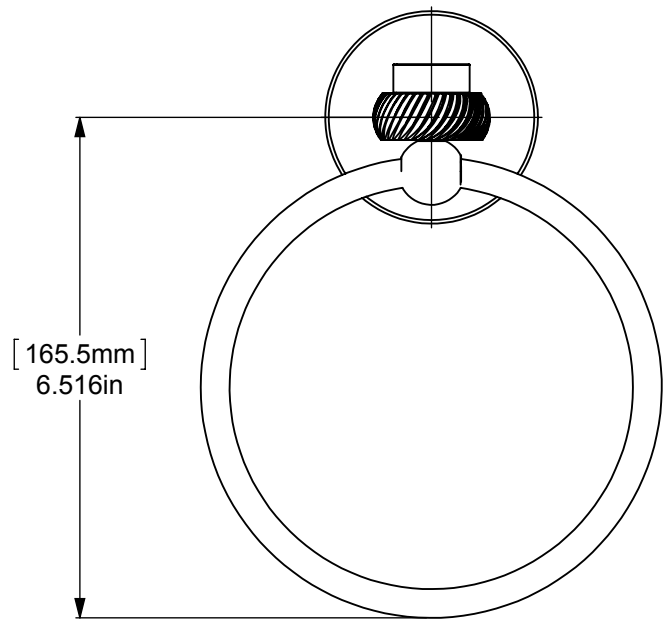

ITEM NO.	PART NUMBER	DESCRIPTION	QTY.
1	BPRD	BASE	1
2	TU12-2	TUBE	1
3	RGTWD	CONNECTOR	1
4	Card-1	END LOCK	1
5	BLTSR-1	RING SUPPORT	1
6	TRMT-6	RING	1

UNLESS OTHERWISE STATED

.X	$\pm .3\text{mm}$
.XX	$\pm .15\text{mm}$
.XXX	$\pm .008\text{mm}$

COPYRIGHT © Allied Brass 2017

THIRD ANGLE PROJECTION

DRAWN	6/27/2017	I.M
CHECKED	6/27/2017	P.D
APPROVED	6/27/2017	R.A

MATERIAL:	BRASS	
DESCRIPTION:	Satellite Orbit One Collection Towel Ring	

FINISH	TBD		
QUANTITY	TBD		
DRAWING No.		REV	
7116T		0	
SCALE	1:2.5	SHEET: 01	A4