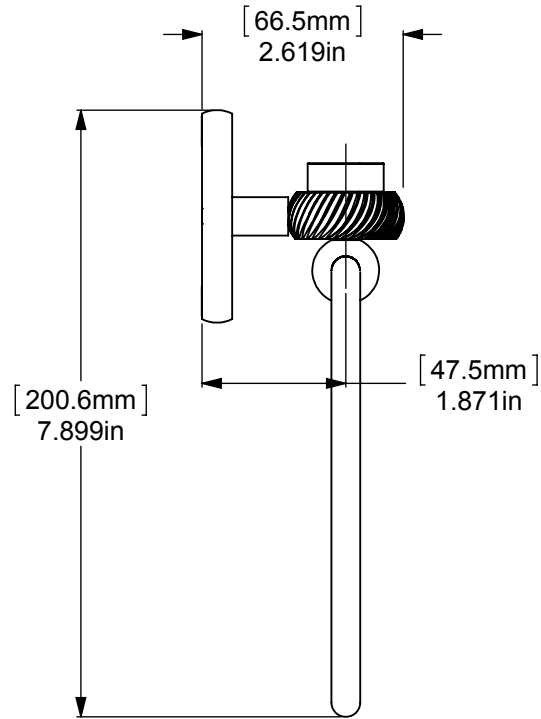

ITEM NO.	PART NUMBER	DESCRIPTION	QTY.
1	BPRD	BASE	1
2	TU12-2	TUBE	1
3	RGTWD	CONNECTOR	1
4	Card-1	END LOCK	1
5	BLTSR-1	RING SUPPORT	1
6	TRMT-6	RING	1

UNLESS OTHERWISE STATED

.X	$\pm .3\text{mm}$
.XX	$\pm .15\text{mm}$
.XXX	$\pm .008\text{mm}$

COPYRIGHT © Allied Brass 2017

THIRD ANGLE PROJECTION

DRAWN	6/27/2017	I.M
CHECKED	6/27/2017	P.D
APPROVED	6/27/2017	R.A

MATERIAL:	BRASS	
DESCRIPTION:	Satellite Orbit One Collection Towel Ring	

FINISH	TBD		
QUANTITY	TBD		
DRAWING No.		REV	
7116T		0	
SCALE	1:2.5	SHEET: 01	A4