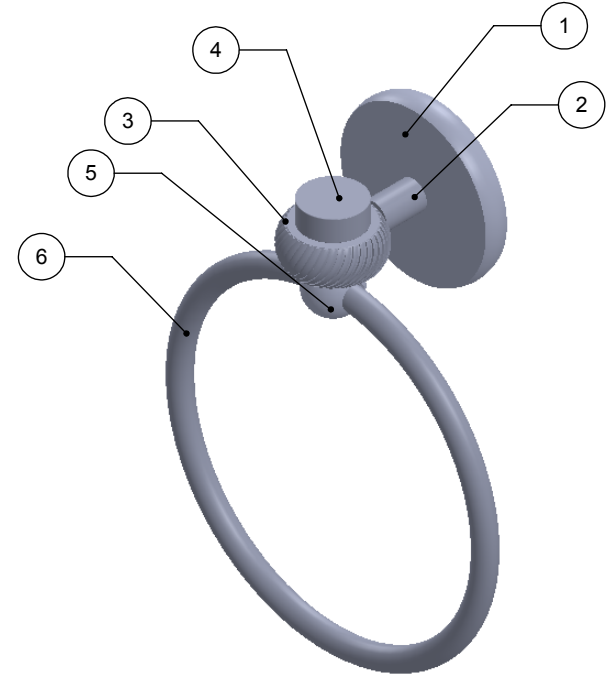

ITEM NO.	PART NUMBER	DESCRIPTION	QTY.
1	BPRD	BASE	1
2	TU12-2	TUBE	1
3	RGTWD	CONNECTOR	1
4	Card-1	END LOCK	1
5	BLTSR-1	RING SUPPORT	1
6	TRMT-6	RING	1

UNLESS OTHERWISE STATED

.X	$\pm .3\text{mm}$
.XX	$\pm .15\text{mm}$
.XXX	$\pm .008\text{mm}$

COPYRIGHT © Allied Brass 2017

THIRD ANGLE PROJECTION

DRAWN	6/27/2017	I.M
CHECKED	6/27/2017	P.D
APPROVED	6/27/2017	R.A

MATERIAL:	BRASS	
DESCRIPTION:	Satellite Orbit One Collection Towel Ring	

FINISH	TBD		
QUANTITY	TBD		
DRAWING No.		REV	
7116T		0	
SCALE	1:2.5	SHEET: 01	A4