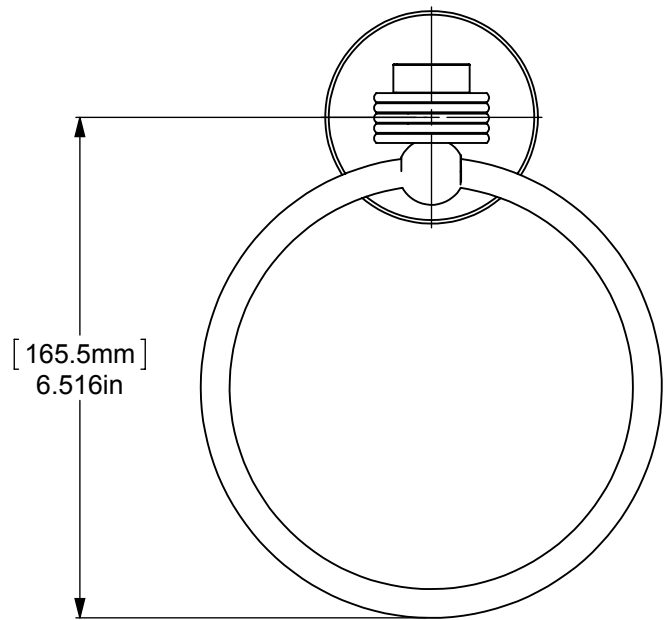

ITEM NO.	PART NUMBER	DESCRIPTION	QTY.
1	BPRD	BASE	1
2	TU12-2	TUBE	1
3	RGGVD	CONNECTOR	1
4	Card-1	END LOCK	1
5	BLTSR-1	RING SUPPORT	1
6	TRMT-6	RING	1

UNLESS OTHERWISE STATED

.X	$\pm .3\text{mm}$
.XX	$\pm .15\text{mm}$
.XXX	$\pm .008\text{mm}$

COPYRIGHT © Allied Brass 2017

THIRD ANGLE PROJECTION

DRAWN	6/27/2017	I.M
CHECKED	6/27/2017	P.D
APPROVED	6/27/2017	R.A

MATERIAL:	BRASS	
DESCRIPTION:	Satellite Orbit One Collection Towel Ring	

FINISH	TBD		
QUANTITY	TBD		
DRAWING No.	7116G		REV
			0
SCALE	1:2.5	SHEET: 01	A4