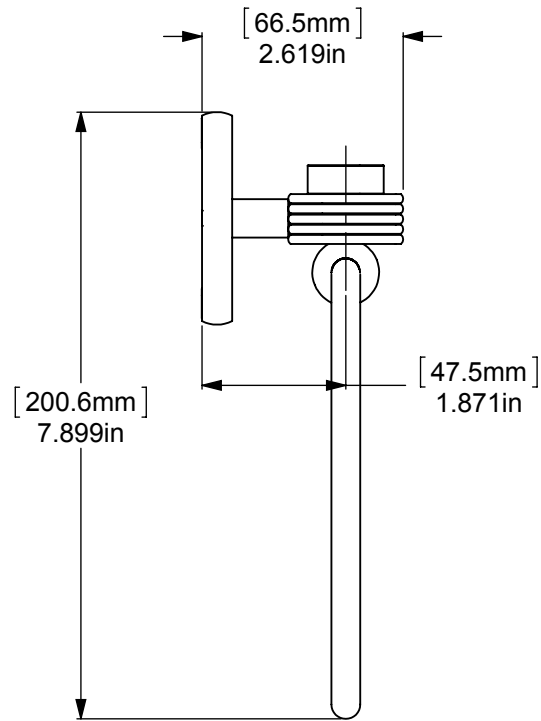

ITEM NO.	PART NUMBER	DESCRIPTION	QTY.
1	BPRD	BASE	1
2	TU12-2	TUBE	1
3	RGGVD	CONNECTOR	1
4	Card-1	END LOCK	1
5	BLTSR-1	RING SUPPORT	1
6	TRMT-6	RING	1

UNLESS OTHERWISE STATED

.X	$\pm .3\text{mm}$
.XX	$\pm .15\text{mm}$
.XXX	$\pm .008\text{mm}$

COPYRIGHT © Allied Brass 2017

THIRD ANGLE PROJECTION

DRAWN	6/27/2017	I.M
CHECKED	6/27/2017	P.D
APPROVED	6/27/2017	R.A

MATERIAL:	BRASS	
DESCRIPTION:	Satellite Orbit One Collection Towel Ring	

FINISH	TBD		
QUANTITY	TBD		
DRAWING No.	7116G		REV
			0
SCALE	1:2.5	SHEET: 01	A4