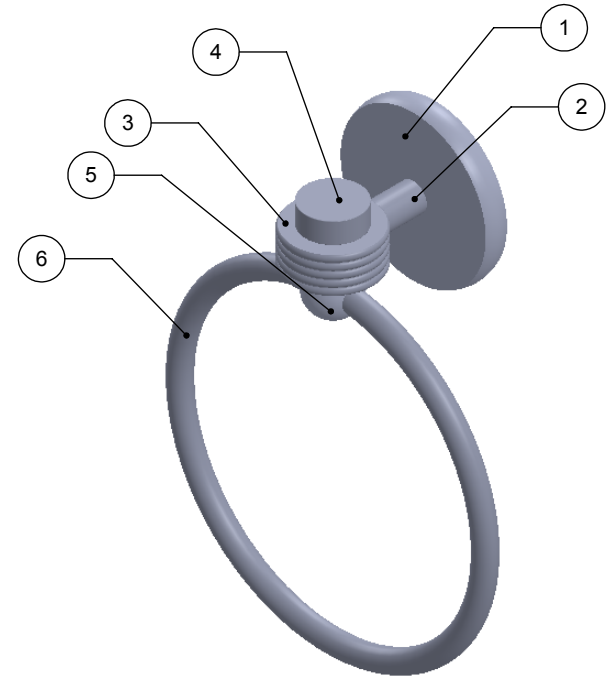

ITEM NO.	PART NUMBER	DESCRIPTION	QTY.
1	BPRD	BASE	1
2	TU12-2	TUBE	1
3	RGGVD	CONNECTOR	1
4	Card-1	END LOCK	1
5	BLTSR-1	RING SUPPORT	1
6	TRMT-6	RING	1

UNLESS OTHERWISE STATED

.X	$\pm .3\text{mm}$
.XX	$\pm .15\text{mm}$
.XXX	$\pm .008\text{mm}$

COPYRIGHT © Allied Brass 2017

THIRD ANGLE PROJECTION

DRAWN	6/27/2017	I.M
CHECKED	6/27/2017	P.D
APPROVED	6/27/2017	R.A

MATERIAL:	BRASS	
DESCRIPTION:	Satellite Orbit One Collection Towel Ring	

FINISH	TBD		
QUANTITY	TBD		
DRAWING No.	7116G		REV
			0
SCALE	1:2.5	SHEET: 01	A4