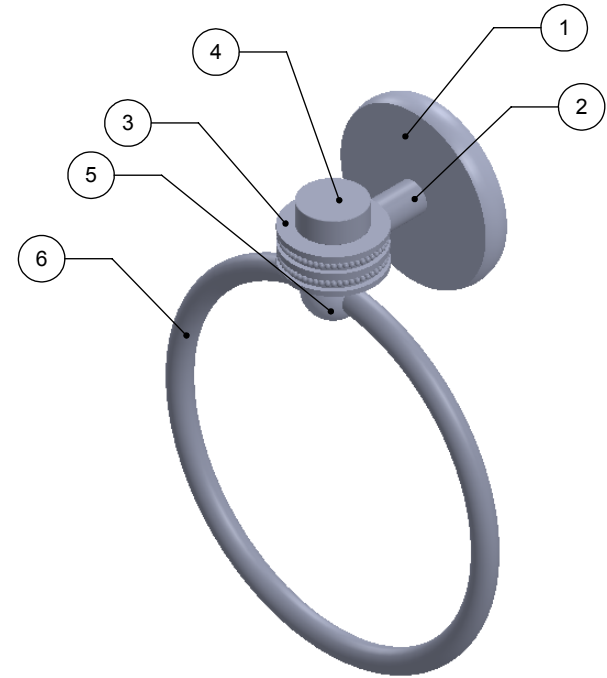

ITEM NO.	PART NUMBER	DESCRIPTION	QTY.
1	BPRD	BASE	1
2	TU12-2	TUBE	1
3	RGDTD	CONNECTOR	1
4	Card-1	END LOCK	1
5	BLTSR-1	RING SUPPORT	1
6	TRMT-6	RING	1

UNLESS OTHERWISE STATED

.X	±.3mm
.XX	±.15mm
.XXX	±.008mm

COPYRIGHT © Allied Brass 2017

THIRD ANGLE PROJECTION

DRAWN	6/27/2017	I.M
CHECKED	6/27/2017	P.D
APPROVED	6/27/2017	R.A

MATERIAL:	BRASS	
DESCRIPTION:	Satellite Orbit One Collection Towel Ring	

FINISH	TBD	
QUANTITY	TBD	
DRAWING No.		REV
7116D		0
SCALE	1:2.5	SHEET: 01 A4