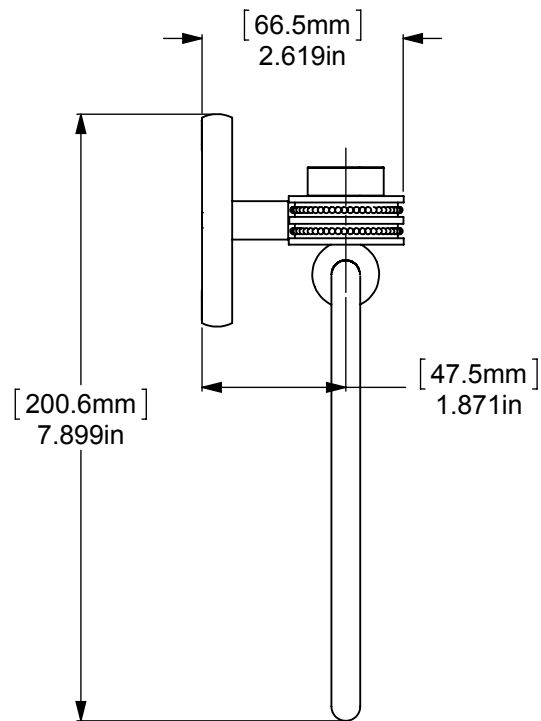

ITEM NO.	PART NUMBER	DESCRIPTION	QTY.
1	BPRD	BASE	1
2	TU12-2	TUBE	1
3	RGDTD	CONNECTOR	1
4	Card-1	END LOCK	1
5	BLTSR-1	RING SUPPORT	1
6	TRMT-6	RING	1

UNLESS OTHERWISE STATED

.X	±.3mm
.XX	±.15mm
.XXX	±.008mm

COPYRIGHT © Allied Brass 2017

THIRD ANGLE PROJECTION

DRAWN	6/27/2017	I.M
CHECKED	6/27/2017	P.D
APPROVED	6/27/2017	R.A

MATERIAL:	BRASS	
DESCRIPTION:	Satellite Orbit One Collection Towel Ring	

FINISH	TBD	
QUANTITY	TBD	
DRAWING No.		REV
7116D		0
SCALE	1:2.5	SHEET: 01 A4