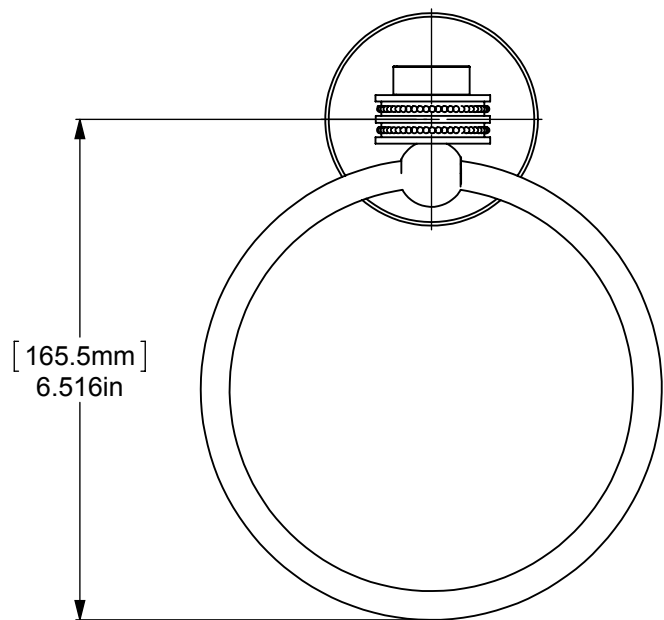

ITEM NO.	PART NUMBER	DESCRIPTION	QTY.
1	BPRD	BASE	1
2	TU12-2	TUBE	1
3	RGDTD	CONNECTOR	1
4	Card-1	END LOCK	1
5	BLTSR-1	RING SUPPORT	1
6	TRMT-6	RING	1

UNLESS OTHERWISE STATED

.X	±.3mm
.XX	±.15mm
.XXX	±.008mm

COPYRIGHT © Allied Brass 2017

THIRD ANGLE PROJECTION

DRAWN	6/27/2017	I.M
CHECKED	6/27/2017	P.D
APPROVED	6/27/2017	R.A

MATERIAL:	BRASS	
DESCRIPTION:	Satellite Orbit One Collection Towel Ring	

FINISH	TBD	
QUANTITY	TBD	
DRAWING No.		REV
7116D		0
SCALE	1:2.5	SHEET: 01 A4