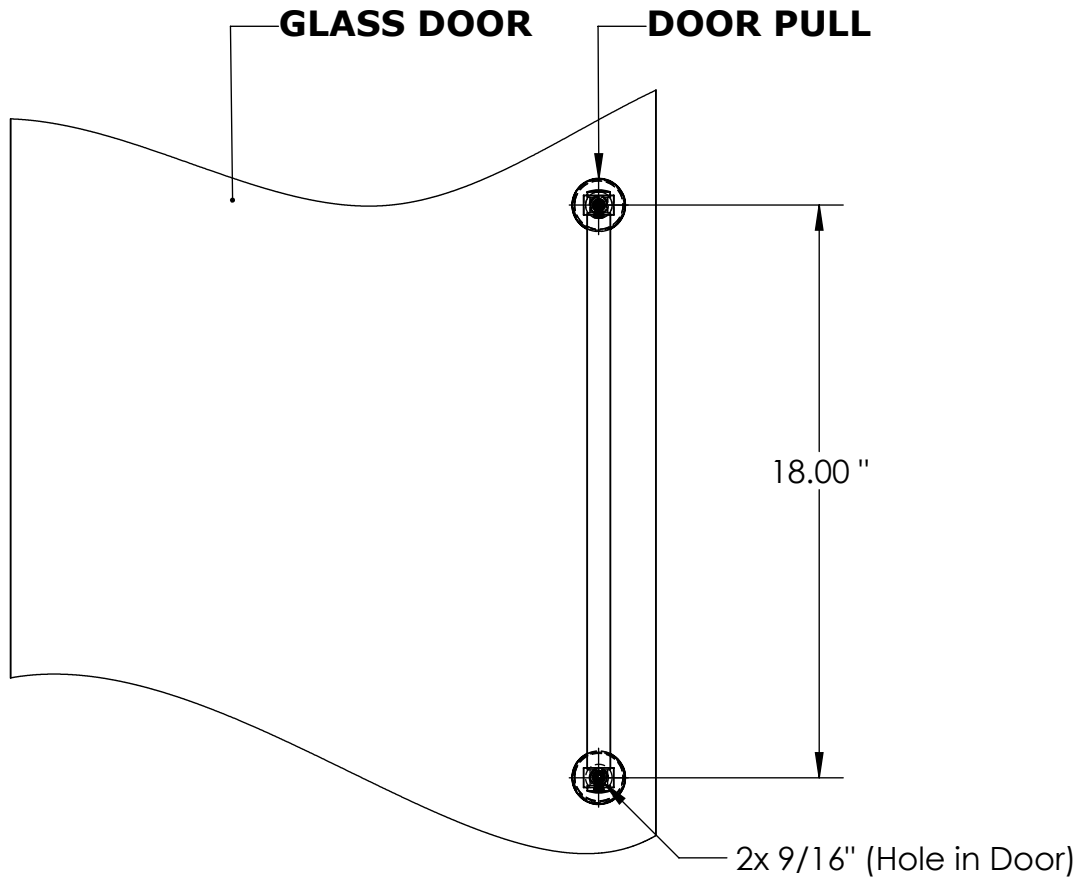

# 405-18BB

### Step 1: Drill $\varnothing 9/16$ " Holes into Glass Door

Determine your desired location for installation and make 2 marks for the location for mounting.. Drill  $\varnothing 9/16$ " hole at each of the marks.

### Step 2: Shower Door Pull Mounting

Mount Door Pull to Door as below.